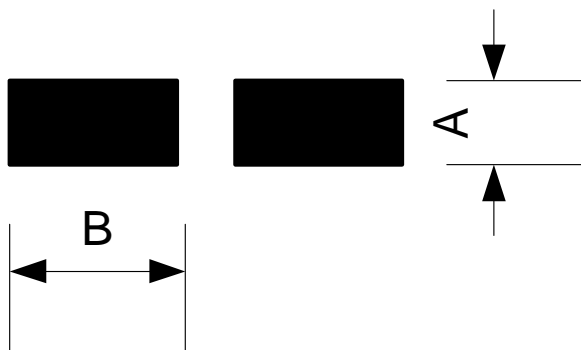

Product Name: Side Blanking Panels

Features

- Pair of space fillers to 'box in' equipment of widths less than the full rack width.
- 2U high

Sizes

- 10mm
- 20mm
- 30mm
- 40mm
- 50mm
- 60mm

Dimensions

Product	A Height	B Width
	U	mm
BLA-SB-10MM	2	10
BLA-SB-20MM	2	20
BLA-SB-30MM	2	30
BLA-SB-40MM	2	40
BLA-SB-50MM	2	50
BLA-SB-60MM	2	60