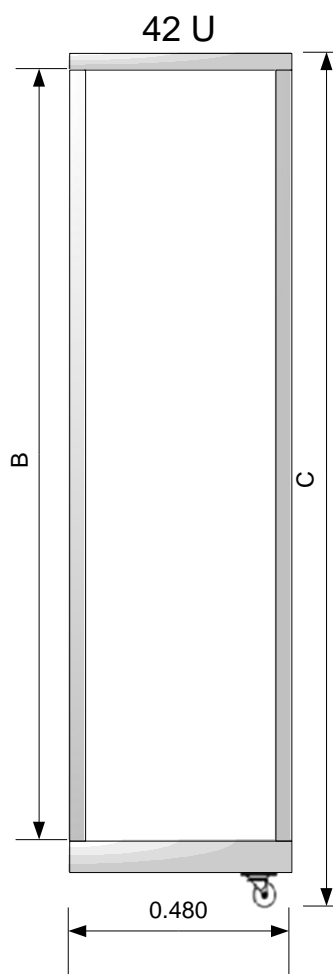

Product Name Rollarak 42U 500x500mm. Threaded Profiles.

Features

- 19" rack solution with high quality 14 gauge steel construction.
- Threaded Profiles for M6 screws.
- Rollarak assembly consists of four profiles.
- Top, base and heavy duty castors.
- Available in sizes 18U – 42U. 500x500mm or 500x600mm

The frame itself is made of 14 gauge steel to take the weight of heavy AV gear.

Supplied as standard in black in a range of heights from 18U to 42U.

A full range of accessories including shelves, fan trays, cable management and custom fascias are also available.

Self-assembly

Available 18U to 42U

19" mounting posts fitted to front and rear

Pre-drilled fixing holes for cable management

14 gauge steel construction ensures high weight capacity

Supplied as standard as black - other colours available on request

Dimensions

Side View

Front View

Product	A Useable Height		B Overall Height	C Height With Castors
	U	mm	mm	mm
18-U-55	18	800.10	889.00	963.00
21-U-55	21	933.45	1,022.35	1,096.35
24-U-55	24	1,066.80	1,155.70	1,229.70
27-U-55	27	1,200.15	1,289.05	1,363.05
33-U-55	33	1,466.85	1,555.75	1,629.75
39-U-55	39	1,733.55	1,822.45	1,896.45
42-U-55	42	1,866.90	1,955.80	2,029.80
18-U-56	18	800.10	889.00	963.00
21-U-56	21	933.45	1,022.35	1,096.35
24-U-56	24	1,066.80	1,155.70	1,229.70
27-U-56	27	1,200.15	1,289.05	1,363.05
33-U-56	33	1,466.85	1,555.75	1,629.75
39-U-56	39	1,733.55	1,822.45	1,896.45
42-U-56	42	1,866.90	1,955.80	2,029.80