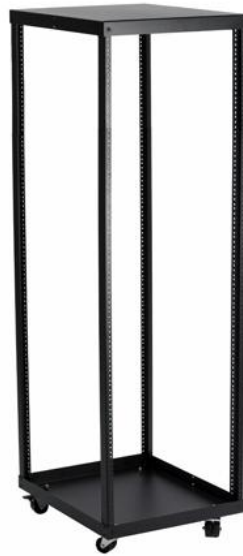

Product Name Rollarak 42U 500x500mm. Threaded Profiles.

Features

- 19" rack solution with high quality 14 gauge steel construction.
- Threaded Profiles for M6 screws.
- Rollarak assembly consists of four profiles.
- Top, base and heavy duty castors.
- Available in sizes 18U – 42U. 500x500mm or 500x600mm

Accessories

Rollarak Side Panels 500x500mm. Size 42U (Pair).

Fixed Vented Shelf 450x465mm incs. cable management.

Blanking Panels.

Black AVRack Bolts Pack of 100.

Specifications

The Rollarak is a no-compromise AV rack, specifically designed for ease of installation and maintenance.

Comprising a fully mobile cage for all-round access for rigging during installation and maintenance, the Rollarak has 19" mounting profiles fitted front and back, black powder coated mounting profiles for a fully co-ordinated finish with AV equipment.

The frame itself is made of 14 gauge steel to take the weight of heavy AV gear.

Supplied as standard in black in a range of heights from 18U to 42U.

A full range of accessories including shelves, fan trays, cable management and custom fascias are also available.