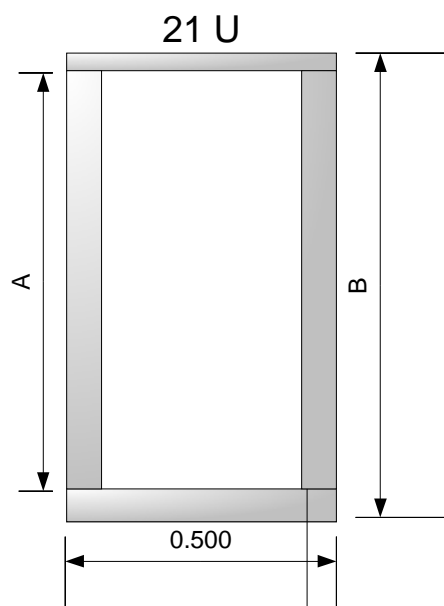

Accessories

Rollarak Side Panels 500x600mm. Size 21U (Pair).

Fixed Vented Shelf 570x465mm incs. cable management.

Blanking Panels.

Black AVRack Bolts Pack of 100.

Specifications

The Rollarak is a no-compromise AV rack, specifically designed for ease of installation and maintenance.

The frame itself is made of 14 gauge steel to take the weight of heavy AV gear.

Supplied as standard in black in a range of heights from 18U to 42U.

A full range of accessories including shelves, fan trays, cable management and custom fascias are also available.

Self-assembly

Available 18U to 42U

19" mounting posts fitted to front and rear

Pre-drilled fixing holes for cable management

14 gauge steel construction ensures high weight capacity

Supplied as standard as black - other colours available on request

Dimensions

Side View

Front View

Product	A Useable Height		B Overall Height	C Height With Castors
	U	mm	mm	mm
18-U-55	18	800.10	889.00	963.00
21-U-55	21	933.45	1,022.35	1,096.35
24-U-55	24	1,066.80	1,155.70	1,229.70
27-U-55	27	1,200.15	1,289.05	1,363.05
33-U-55	33	1,466.85	1,555.75	1,629.75
39-U-55	39	1,733.55	1,822.45	1,896.45
42-U-55	42	1,866.90	1,955.80	2,029.80
18-U-56	18	800.10	889.00	963.00
21-U-56	21	933.45	1,022.35	1,096.35
24-U-56	24	1,066.80	1,155.70	1,229.70
27-U-56	27	1,200.15	1,289.05	1,363.05
33-U-56	33	1,466.85	1,555.75	1,629.75
39-U-56	39	1,733.55	1,822.45	1,896.45
42-U-56	42	1,866.90	1,955.80	2,029.80