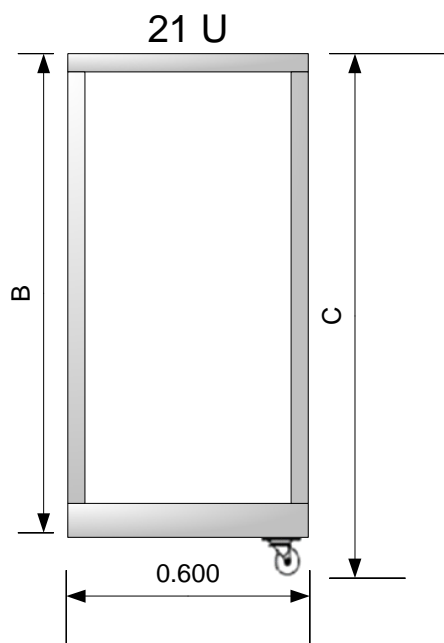

Accessories

Rollarak Side Panels 500x600mm. Size 21U (Pair).

Fixed Vented Shelf 570x465mm incs. cable management.

Blanking Panels.

Black AVRack Bolts Pack of 100.

Specifications

The Rollarak is a no-compromise AV rack, specifically designed for ease of installation and maintenance.

The frame itself is made of 14 gauge steel to take the weight of heavy AV gear.

Supplied as standard in black in a range of heights from 18U to 42U.

A full range of accessories including shelves, fan trays, cable management and custom fascias are also available.

Self-assembly

Available 18U to 42U

19" mounting posts fitted to front and rear

Pre-drilled fixing holes for cable management

14 gauge steel construction ensures high weight capacity

Supplied as standard as black - other colours available on request

Dimensions

Side View

Front View

Product	A Useable Height		B Overall Height	C Height With Castors
	U	mm	mm	mm
18-U-55	18	800.10	889.00	963.00
21-U-55	21	933.45	1,022.35	1,096.35
24-U-55	24	1,066.80	1,155.70	1,229.70
27-U-55	27	1,200.15	1,289.05	1,363.05
33-U-55	33	1,466.85	1,555.75	1,629.75
39-U-55	39	1,733.55	1,822.45	1,896.45
42-U-55	42	1,866.90	1,955.80	2,029.80
18-U-56	18	800.10	889.00	963.00
21-U-56	21	933.45	1,022.35	1,096.35
24-U-56	24	1,066.80	1,155.70	1,229.70
27-U-56	27	1,200.15	1,289.05	1,363.05
33-U-56	33	1,466.85	1,555.75	1,629.75
39-U-56	39	1,733.55	1,822.45	1,896.45
42-U-56	42	1,866.90	1,955.80	2,029.80