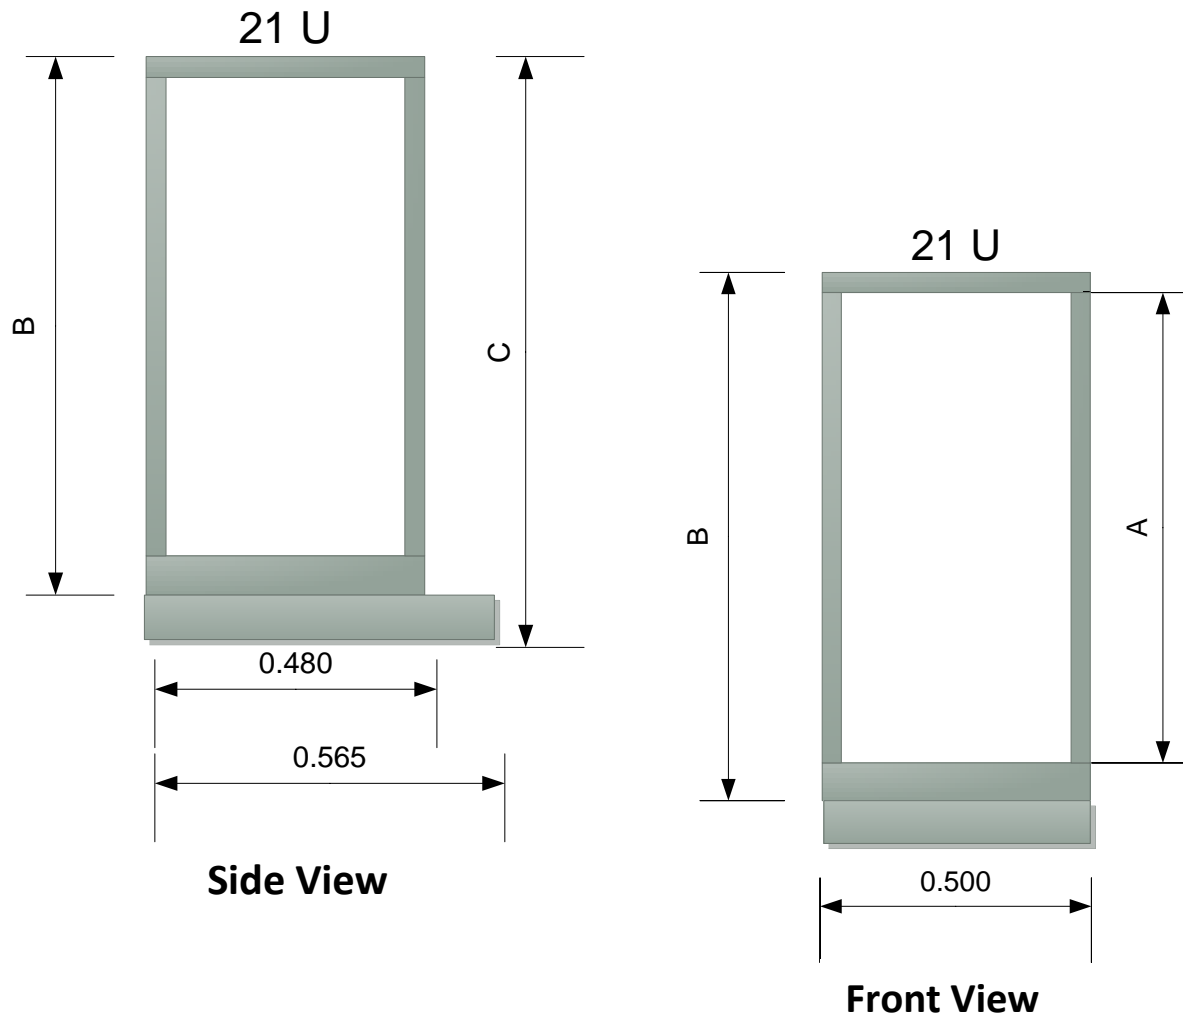

### Features

- Pull Out and Swivel 19" rack solution with high quality 14 gauge steel construction.
- Threaded profiles for M6 screws.
- Rollarak assembly consists of four profiles.
- Top & base
- Available in sizes 18U – 42U 500x480mm.
- The base requires a 570mm deep mounting space.

### Accessories

Rollarak Side Panels 480mm Deep. Size 21U (Pair).

Fixed Vented Shelf 450x465mm incs. cable management.

Blanking Panels.

Black AVRack Bolts Pack of 100

### Specifications

- Pulls out and swivels to provide access to wiring and components.
- Choice of profile length.
- Eases equipment installation.
- Shortens installation & service time.
- Available from 18U to 42U.
- Rack locks in swivel position.
- Heavy duty slide allows smooth rollout.
- Pulls out and Swivels for equipment servicing.

### Front Courtesy Panel

Dimensions

| Product | A<br>Useable Height |         | B<br>Overall Height | C<br>Height With Base |
|---------|---------------------|---------|---------------------|-----------------------|
|         | U                   | mm      | mm                  | mm                    |
| 18-U-55 | 18                  | 800.10  | 889.00              | 956.00                |
| 21-U-55 | 21                  | 933.45  | 1022.35             | 1089.35               |
| 24-U-55 | 24                  | 1066.80 | 1155.70             | 1222.70               |
| 27-U-55 | 27                  | 1200.15 | 1289.05             | 1356.05               |
| 33-U-55 | 33                  | 1466.85 | 1555.75             | 1622.75               |
| 39-U-55 | 39                  | 1733.55 | 1822.45             | 1889.45               |
| 42-U-55 | 42                  | 1866.90 | 1955.80             | 2022.80               |