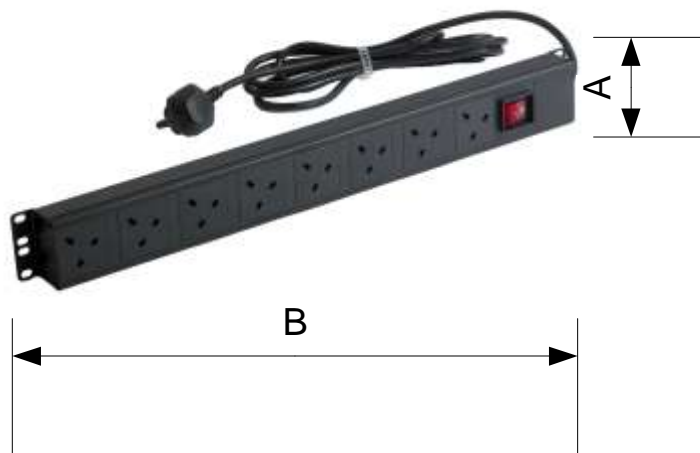

Product Name: 8 Way PDU Surge Protected Vertical 776mm

Features

- 8 Way Vertical Surge Protected - Power Distribution Units (PDUs) are units which are mounted into a data/server cabinet, to provide power for the housed equipment.
- Our PDUs are 1.5U in height, and are built using a tough aluminium extrusion.
- All our PDUs have a 3m power lead with 13A UK plug as standard, with other options available.
- The vertical PDUs have their sockets mounted at a 45 degree angle, for easier access and a better cable trail.

Dimensions

Product	A Height	B Length
	U	mm
POW-PDU-H6	1.5	490
POW-PDU-H6SUR	1.5	490
POW-PDU-V8SUR	1.5	490
POW-PDU-V12SUR	1.5	490