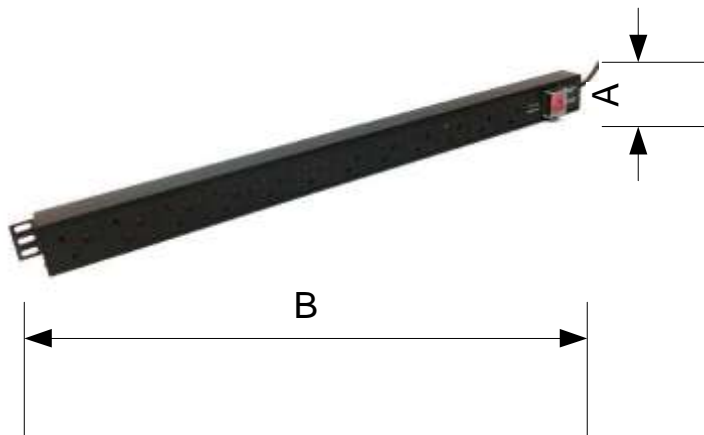

Product Name: 12 Way PDU Surge Protected Vertical 1086mm

**Features**

- 12 Way Vertical Surge Protected - Power Distribution Units (PDUs) are units which are mounted into a data/server cabinet, to provide power for the housed equipment.
- Our PDUs are 1.5U in height, and are built using a tough aluminium extrusion.
- All our PDUs have a 3m power lead with 13A UK plug as standard, with other options available.
- The vertical PDUs have their sockets mounted at a 45 degree angle, for easier access and a better cable trail.

**Dimensions**

Product	A Height	B Length
	U	mm
POW-PDU-H6	1.5	490
POW-PDU-H6SUR	1.5	490
POW-PDU-V8SUR	1.5	490
POW-PDU-V12SUR	1.5	490