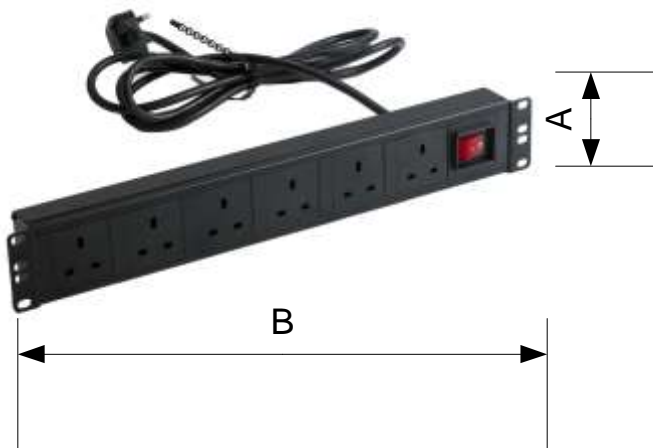

Product Name: 6 Way PDU Horizontal

Features

- 6 Way Horizontal - Power Distribution Units (PDUs) are units which are mounted into a data/server cabinet, to provide power for the housed equipment.
- Our PDUs are 1.5U in height, and are built using a tough aluminium extrusion.
- All our PDUs have a 3m power lead with 13A UK plug as standard, with other options available

Dimensions

Product	A Height	B Length
	U	mm
POW-PDU-H6	1.5	490
POW-PDU-H6SUR	1.5	490
POW-PDU-V8SUR	1.5	490
POW-PDU-V12SUR	1.5	490