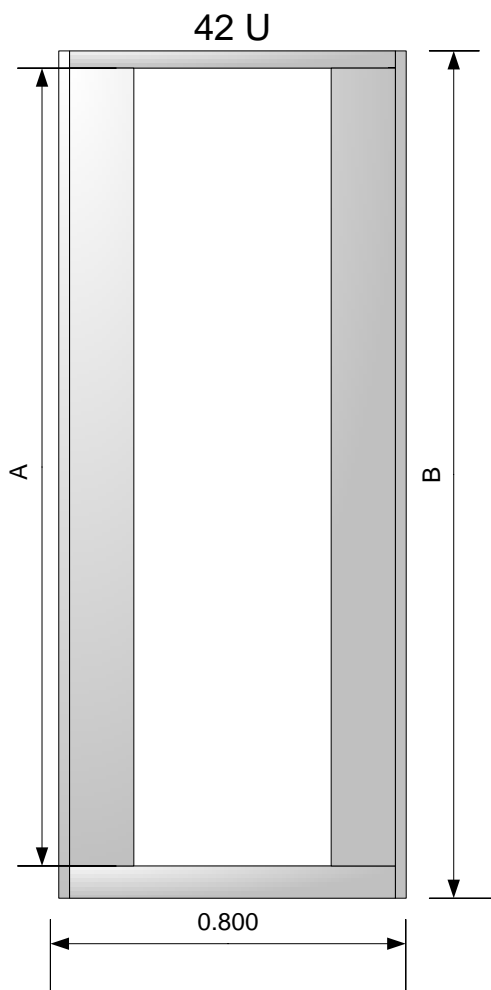

Product Name **Classic 42U 600x800mm. Threaded Profiles.**

Features

- 19" rack solution with high quality 14 gauge steel construction.
- Threaded profiles for M6 screws.
- Fully assembled, shipped on palette.
- Top, base and heavy duty castors.
- Available in sizes 18U – 45U. 600x600mm or 600x800mm.
- Includes front and side door. Rear door optional.

With a full range of accessories, including shelves, fan trays, cable management and custom fascia's the Classic offers quality at a great price.

The AV Classic is available in several sizes; 800mm x 600 and 600x600mm, which both come in a choice of heights from 21U to 45U.

Supplied as standard in black, the AV Classic is also available in other colours on request.

Dimensions

Side View

Front View

Castor Dimensions

Product	A Useable Height		B Overall Height	C Height With Castors
	U	mm	mm	mm
18-U-68	18	800.10	990.10	1,064.10
21-U-68	21	933.45	1,123.45	1,197.45
24-U-68	24	1,066.80	1,256.80	1,330.80
27-U-68	27	1,200.15	1,390.15	1,464.15
33-U-68	33	1,466.85	1,658.35	1,732.35
39-U-68	39	1,733.55	1,923.55	1,997.55
42-U-68	42	1,866.90	2,056.90	2,130.90
45-U-68	45	2,000.25	2,190.25	2,264.25