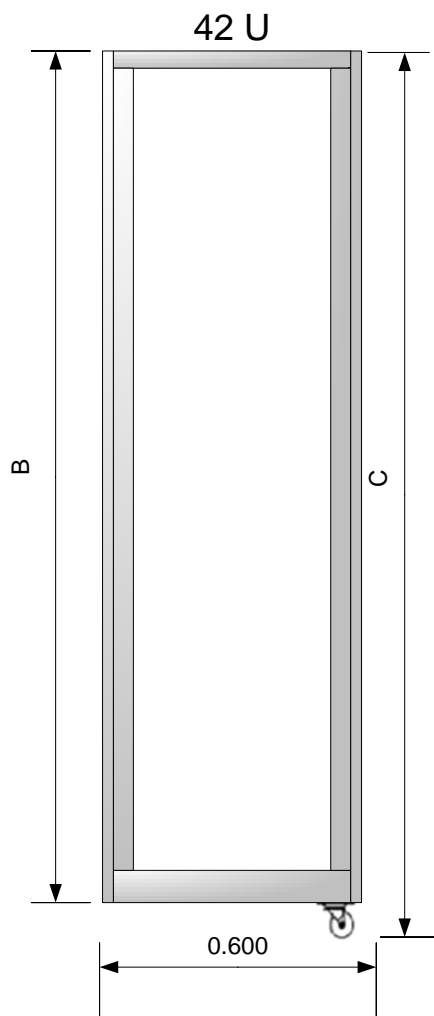

Product Name **Classic 42U 600x800mm. Threaded Profiles.**

Features

- 19" rack solution with high quality 14 gauge steel construction.
- Threaded profiles for M6 screws.
- Fully assembled, shipped on palette.
- Top, base and heavy duty castors.
- Available in sizes 18U – 45U. 600x600mm or 600x800mm.
- Includes front and side door. Rear door optional.

The AV Classic has been designed to give maximum rigging access with AV cable management mounts and easily removable side and rear panels.

What's more, the Classic is delivered fully assembled, saving valuable installation time and money.

With a full range of accessories, including shelves, fan trays, cable management and custom fascia's the Classic offers quality at a great price.

The AV Classic is available in several sizes; 800mm x 600 and 600x600mm, which both come in a choice of heights from 21U to 45U.

Supplied as standard in black, the AV Classic is also available in other colours on request.

Dimensions

Side View

Front View

Castor Dimensions

Product	A Useable Height		B Overall Height	C Height With Castors
	U	mm	mm	mm
18-U-68	18	800.10	990.10	1,064.10
21-U-68	21	933.45	1,123.45	1,197.45
24-U-68	24	1,066.80	1,256.80	1,330.80
27-U-68	27	1,200.15	1,390.15	1,464.15
33-U-68	33	1,466.85	1,658.35	1,732.35
39-U-68	39	1,733.55	1,923.55	1,997.55
42-U-68	42	1,866.90	2,056.90	2,130.90
45-U-68	45	2,000.25	2,190.25	2,264.25