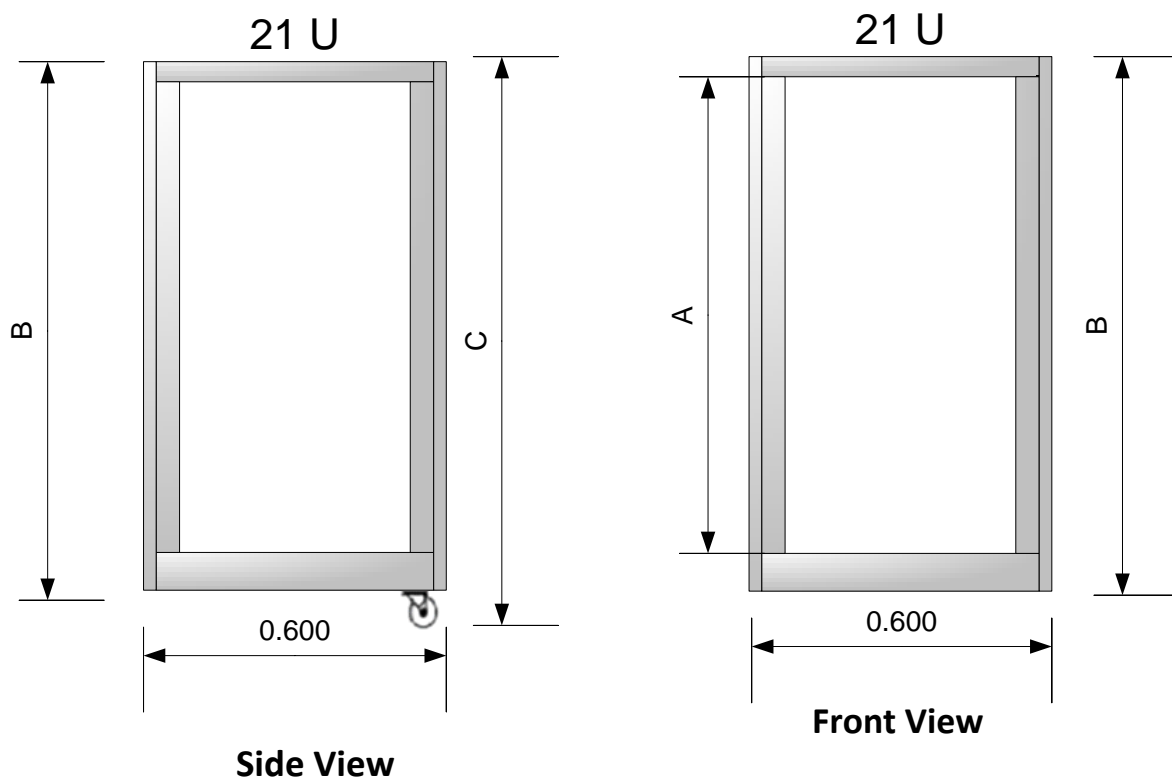

Vented shelves rated to 50kg loading capacity are also available, along with heavy duty castors.

It's not just strong, it's good looking too, with black powder coated mounting profiles and bracing bars and specialised trim strips for a co-ordinated finish and 5mm tinted, toughened glass to BS6206A specially bonded to the door.

The AV Classic has been designed to give maximum rigging access with AV cable management mounts and easily removable side and rear panels.

What's more, the Classic is delivered fully assembled, saving valuable installation time and money.

With a full range of accessories, including shelves, fan trays, cable management and custom fascia's the Classic offers quality at a great price.

The AV Classic is available in several sizes; 800mm x 600 and 600x600mm, which both come in a choice of heights from 21U to 45U.

Supplied as standard in black, the AV Classic is also available in other colours on request.

Dimensions

Castor Dimensions

Product	A Useable Height		B Overall Height	C Height With Castors
	U	mm	mm	mm
18-U-66	18	800.10	990.10	1,064.10
21-U-66	21	933.45	1,123.45	1,197.45
24-U-66	24	1,066.80	1,256.80	1,330.80
27-U-66	27	1,200.15	1,390.15	1,464.15
33-U-66	33	1,466.85	1,658.35	1,732.35
39-U-66	39	1,733.55	1,923.55	1,997.55
42-U-66	42	1,866.90	2,056.90	2,130.90
45-U-66	45	2,000.25	2,190.25	2,264.25