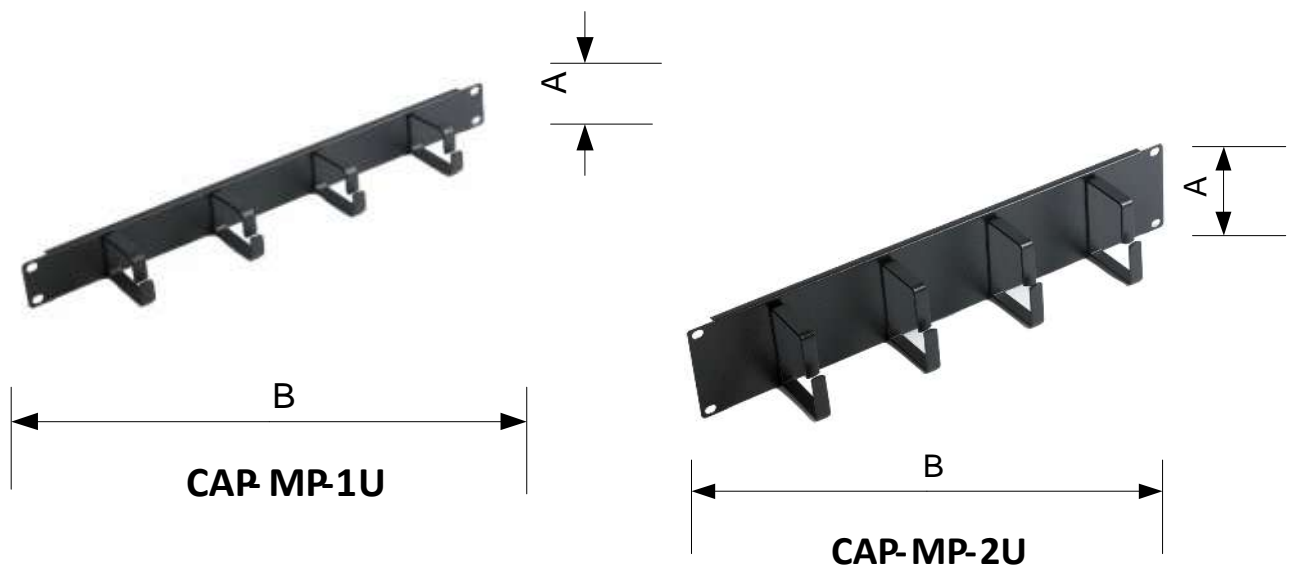

Product Name: Management Bars

Features

- Sizes 1-2U
- Can also purchase a 5 Ring Adjustable Management Bars.
- 500 or 600mm in length

Dimensions

Product	A Height	B Length
	U	mm
CAB-MB-1U	1	500/600
CAB-MB-2U	2	500/600