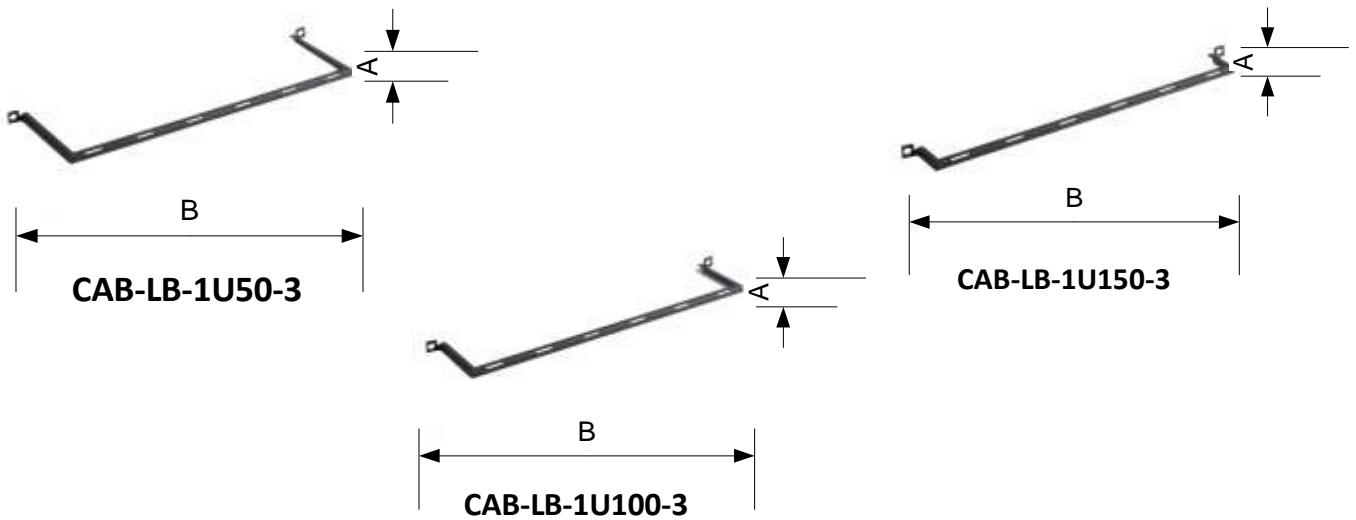

Product Name: Lacing Bars – 50/100/150mm

Features

- A 1U high cable management bar for supporting cables from the source equipment, to where they are running vertically in the rack.
- Sizes 50/100/150mm

Dimensions

Product	A Height	B Length
	U	mm
CAB-LB-1U50-3	1	50
CAB-LB-1U100-3	1	100
CAB-LB-1U150-3	1	150