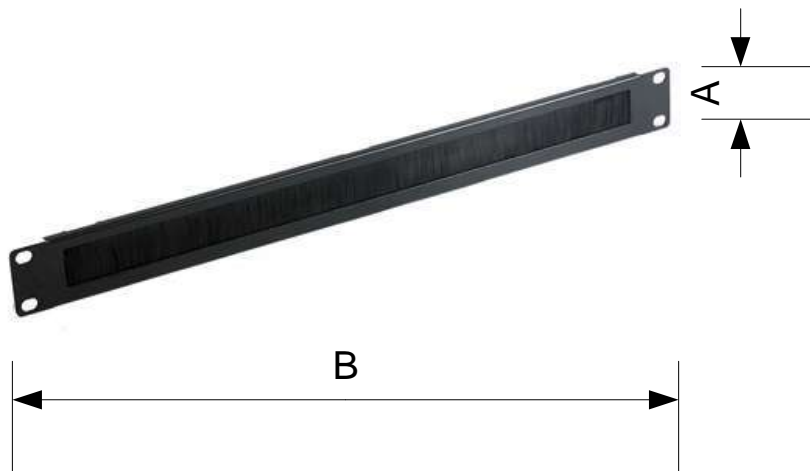

Product Name: **Brush Panel**

Features

- 1U panel with brush concealed access slot.
- Can be used on the front or rear of the rack allow cables to be run through the panel.
- 500/600mm in length

Dimensions

Product	A Height	B Length
	U	mm
CAB-BP-1U	1	500/600