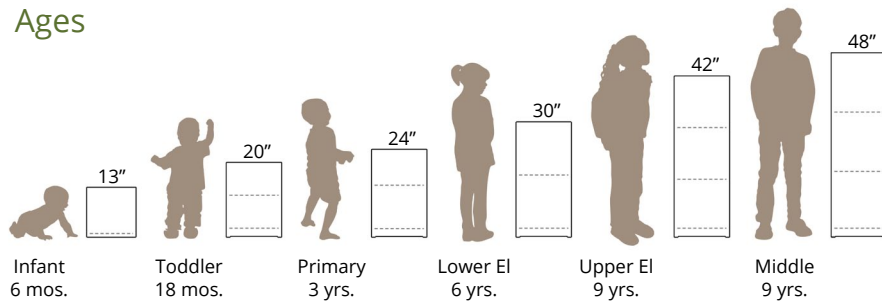

Shelf Lengths	# Legs	Width	Depth	Leg Lengths	Height with Shelf
20" W Shelves	4	19.7"	14.5"	2" H Legs	3"
40" W Shelves	4	39.3"	14.5"	8" H Legs	9"
60" W Shelves	5	59"	14.5"	12" H Legs	13"

Luce was developed as a collaborative project with Waseca Biomes, an innovative Montessori Materials company.

Visit sprout-kids.com/luce to view additional Luce options.

Shelving

sprout-kids.com/shelving

Shelves are the home to many classroom learning materials. When it comes to students engaging with the materials, we know the look, feel, and size of the shelf matters.

Sprout's Modular Shelving architecture lets you select the size, back, base, and materials you need to create the ideal environment.

Ages

Available Bases

Height	# of Adj. Shelves*	Ages	14.5" Depth (Deep)	11.5" Depth (Shallow)
13"	0	6-18 mos.	No Base	No Base
19.5"	1	1-3	Classic or Flip Casters	Classic or Flip Casters
24"	1	3-5	Classic or Flip Casters	Classic or Flip Casters
29.5"	1	4-9	Classic or Flip Casters	Classic or Flip Casters
42"	2	8-12	Classic	Classic
48"	2	10+	Classic	Classic
59.5"	3	13+	Classic	Classic