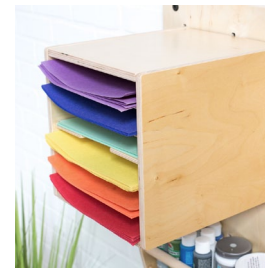

32" 1-Bowl Center

65" 2-Tubs Center

MakerWall

sprout-kids.com/makerwall

About MakerWall

A MakerWall can be modular space for educators to have their materials arranged and accessible throughout their day. It can also be part of a prepared environment for students to have access to independently pursue their interests.

The Paper Storage Shelf can be used for making craft paper accessible, organizing documents, or general paper storage.

The MakerWall has a variety of interchangeable storage options to better allow optimal customization, based on individual needs.