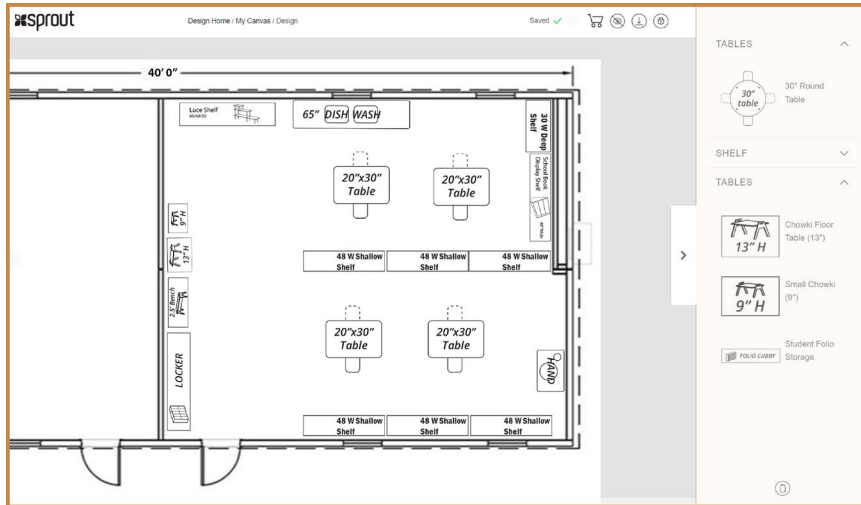

Planning your space

design.sprout-kids.com

We know it's important to get a learning environment right--and how hard it can be to visualize a space! Our goal is to help you bring your vision to life for your educational spaces.

Digital Floor Plan Tool
design.sprout-kids.com

Coming
Soon!

Use our Digital Floor Plan Tool to get started on the customization of your space. Our planning tool can be set to the specifications you provide so you can digitally set up a miniature version of a classroom. Great for mapping out the floor plan yourself, and consulting with the team members who can assist in getting it done.

Customized Help

Available
Now!

Reach out to our team for assistance in planning your educational space.

(833) 713-0033

projects@sprout-kids.com