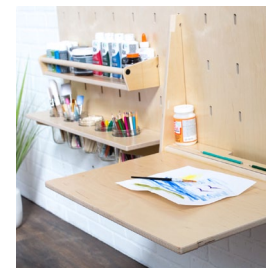

32" 1-Bowl Center

65" 2-Tubs Center

MakerWall

sprout-kids.com/makerwall

About MakerWall

A MakerWall can be modular space for educators to have their materials arranged and accessible throughout their day. It can also be part of a prepared environment for students to have access to independently pursue their interests.

The Paper Storage Shelf can be used for making craft paper accessible, organizing documents, or general paper storage.

The MakerWall has a variety of interchangeable storage options to better allow optimal customization, based on individual needs.