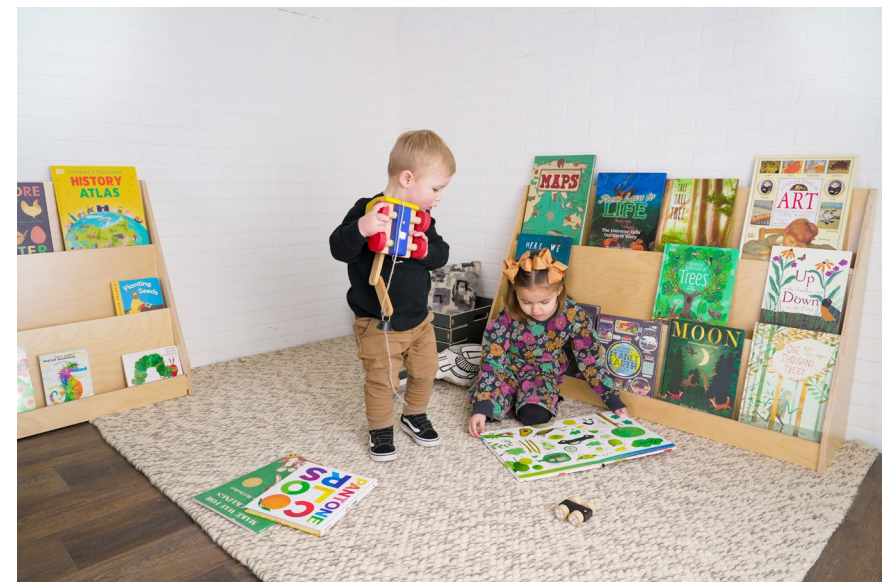

Wovewood

Lightweight and extremely durable, Wovewoods make for great classroom storage. They come in an array of shapes and sizes so you can find the ones that fit your needs and space just right.

Book Display Shelf

sprout-kids.com/classroomstorage

One way to encourage a love of reading is by displaying books in an attractive, appealing way. When the covers are easily visible, they can draw in learners of all ages.

End Caps

Back-to-back deep shelves can use a 30" wide shelf or a Book Display Shelf as an end cap.

The Book Display Shelf is available in two sizes to display the right amount of books for your space. (Small, 30", seen above and Large, 45", seen below)