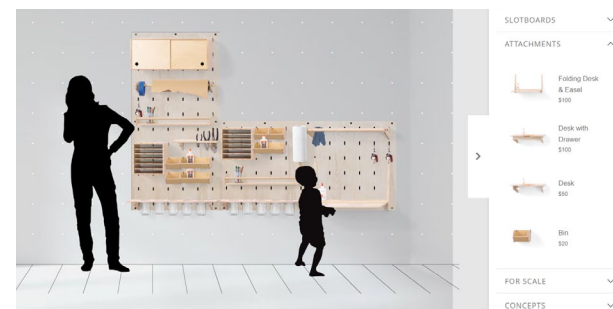

= Home Grade 5 year warranty