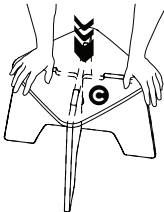

SD003TX
Top Stool Leg

SD003BX
Bottom Stool Leg

TP006KX
Stool Seat

- 1** Don't blink, this is going to be quick
- 2** Align the slots on the top **a** and bottom **b** legs. Slide them together.
- 3** Align center of base to stool seat **c** and press down firmly until flush.
- 4** You missed it--it's already done.

sprout

sprout-kids.com/ksa

-  Adult assembly only
-  Assemble completely before use
-  Not a stepstool
-  Weight capacity 150lbs