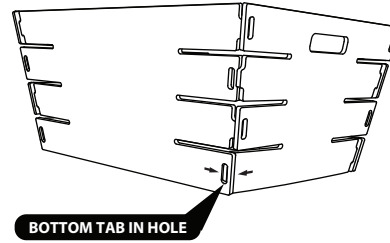

PARTS

A
(2) Ends

B
(2) Sides*

C
Bottom*

* Some slots and tabs are only on L / XL baskets.

ASSEMBLY INSTRUCTIONS

- Grab a Side **B** and an End **A**. Position them with the **bottom slots facing inward**. Insert lower two tabs into their appropriate holes on the opposite piece. No bending is necessary.

- Working upward, weave the tabs into their slots one at a time.

- Repeat Steps 1 & 2 for other Side **B** and End **A**.

- For last side, catch bottom tab in hole and then weave upward.

- Check that all slots for Bottom **C** are facing inward. Then pop in Bottom **C**, keeping fingers away from edges.