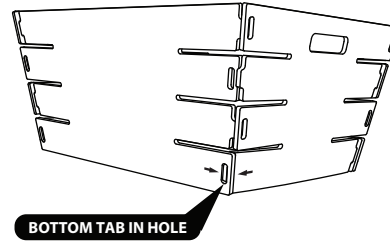

* Some slots and tabs are only on L / XL baskets.

ASSEMBLY INSTRUCTIONS

- Grab a Side **B** and an End **A**. Position them with the **bottom slots facing inward**. Insert lower two tabs into their appropriate holes on the opposite piece. No bending is necessary.

- Working upward, weave the tabs into their slots one at a time.

- Repeat Steps 1 & 2 for other Side **B** and End **A**.

- For last side, catch bottom tab in hole and then weave upward.

- Check that all slots for Bottom **C** are facing inward. Then pop in Bottom **C**, keeping fingers away from edges.