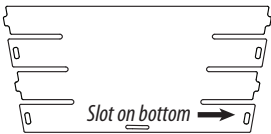

Or email us at:

support@sprout-kids.com

Watch our assembly video at:

sprout-kids.com/wwa

PARTS

A
(2) Ends

B
(2) Sides*

C
Bottom*

* Some slots and tabs are only on L / XL baskets.

ASSEMBLY INSTRUCTIONS

- Grab a Side **B** and an End **A**. Position them with the **bottom slots facing inward**. Insert lower two tabs into their appropriate holes on the opposite piece. No bending is necessary.