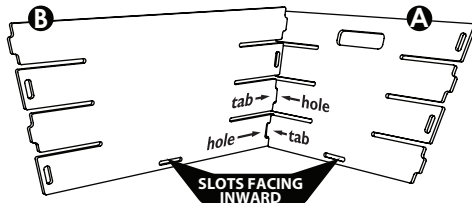

Or email us at:

support@sprout-kids.com

Watch our assembly video at:

sprout-kids.com/wwa

PARTS

A
(2) Ends

B
(2) Sides*

C
Bottom*

* Some slots and tabs are only on L / XL baskets.

ASSEMBLY INSTRUCTIONS

- Grab a Side **B** and an End **A**. Position them with the **bottom slots facing inward**. Insert lower two tabs into their appropriate holes on the opposite piece. No bending is necessary.

- Working upward, weave the tabs into their slots one at a time.

- Repeat Steps 1 & 2 for other Side **B** and End **A**.

- For last side, catch bottom tab in hole and then weave upward.

- Check that all slots for Bottom **C** are facing inward. Then pop in Bottom **C**, keeping fingers away from edges.