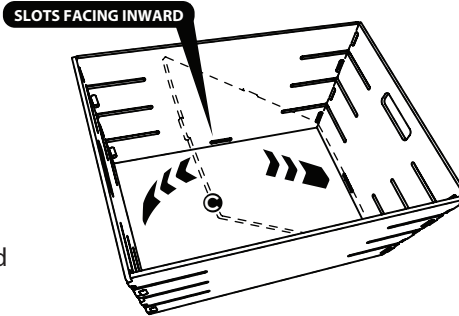

PARTS

A
(2) Ends

B
(2) Sides*

C
Bottom*

* Some slots and tabs are only on L / XL baskets.

ASSEMBLY INSTRUCTIONS

- Grab a Side **B** and an End **A**. Position them with the **bottom slots facing inward**. Insert lower two tabs into their appropriate holes on the opposite piece. No bending is necessary.

- Working upward, weave the tabs into their slots one at a time.

- Repeat Steps 1 & 2 for other Side **B** and End **A**.

- For last side, catch bottom tab in hole and then weave upward.

- Check that all slots for Bottom **C** are facing inward. Then pop in Bottom **C**, keeping fingers away from edges.

Simple. Modern. American Made.

WOVEWOOD BASKET

- ⚠ Adult assembly only
- ⚠ Assemble completely before use
- ⚠ Weight capacity 60 lbs

STOP Frustrated? Need Help?

Talk to our customer service agent at:

+1 (833) 530-0033