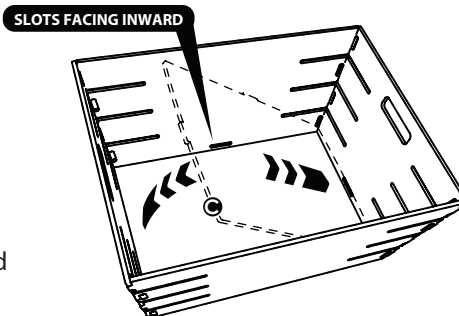

* Some slots and tabs are only on L / XL baskets.

ASSEMBLY INSTRUCTIONS

- Grab a Side **B** and an End **A**. Position them with the **bottom slots facing inward**. Insert lower two tabs into their appropriate holes on the opposite piece. No bending is necessary.

- Working upward, weave the tabs into their slots one at a time.

- Repeat Steps 1 & 2 for other Side **B** and End **A**.

- For last side, catch bottom tab in hole and then weave upward.

- Check that all slots for Bottom **C** are facing inward. Then pop in Bottom **C**, keeping fingers away from edges.

Simple. Modern. American Made.

WOVEWOOD BASKET

- ⚠ Adult assembly only
- ⚠ Assemble completely before use
- ⚠ Weight capacity 60 lbs

STOP Frustrated? Need Help?

Talk to our customer service agent at:

+1 (833) 530-0033