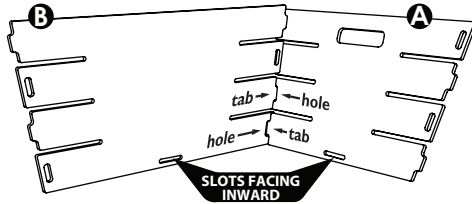

PARTS

A
(2) Ends

B
(2) Sides*

C
Bottom*

* Some slots and tabs are only on L / XL baskets.

ASSEMBLY INSTRUCTIONS

- Grab a Side **B** and an End **A**. Position them with the **bottom slots facing inward**. Insert lower two tabs into their appropriate holes on the opposite piece. No bending is necessary.

- Working upward, weave the tabs into their slots one at a time.

- Repeat Steps 1 & 2 for other Side **B** and End **A**.

- For last side, catch bottom tab in hole and then weave upward.

- Check that all slots for Bottom **C** are facing inward. Then pop in Bottom **C**, keeping fingers away from edges.