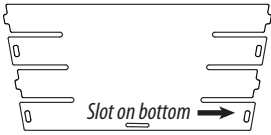

PARTS

A
(2) Ends

B
(2) Sides*

C
Bottom*

* Some slots and tabs are only on L / XL baskets.

ASSEMBLY INSTRUCTIONS

- Grab a Side **B** and an End **A**. Position them with the **bottom slots facing inward**. Insert lower two tabs into their appropriate holes on the opposite piece. No bending is necessary.

- Working upward, weave the tabs into their slots one at a time.

- Repeat Steps 1 & 2 for other Side **B** and End **A**.

- For last side, catch bottom tab in hole and then weave upward.

- Check that all slots for Bottom **C** are facing inward. Then pop in Bottom **C**, keeping fingers away from edges.