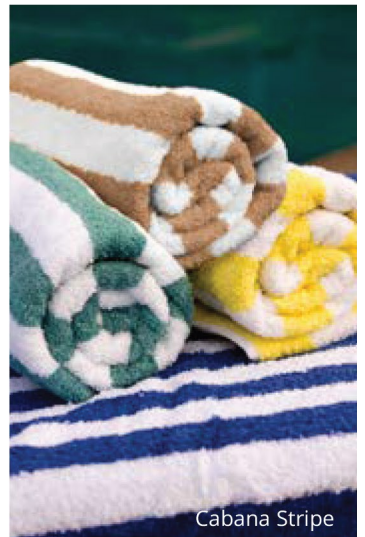

Color: White | Beige

POOL TOWELS

Marbella

Palmetto XL

Highland

Belize

Pismo

Cabana Stripe