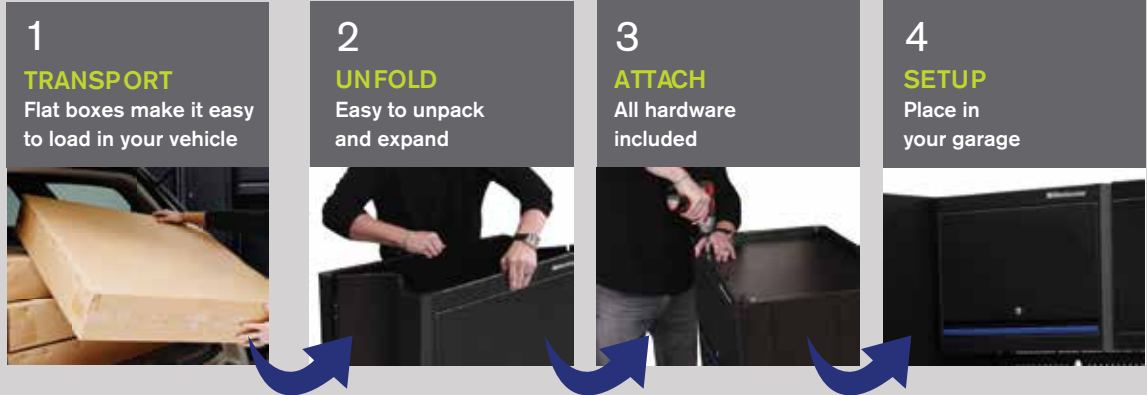

GARAGE STORAGE SYSTEM

THE ULTIMATE IN TOOL ORGANIZATION AND STORAGE

The Montezuma® Garage Storage System is 24" deep, with a patented folding design that makes it easy to transport and assemble. This system provides a complete storage solution for your garage, workshop or other workspace. With all steel construction, Montezuma storage units can stand up to daily use and won't deteriorate in a garage setting like most plastic and wood based systems.

FRUSTRATION FREE ASSEMBLY

Innovative folding design makes it easy to transport and assemble

FEATURES AND BENEFITS

- ▶ Frustration-free assembly – transport home in flat boxes, unfold, assemble and setup
- ▶ 24" deep units provide you with 33% more cubic space than standard 18" deep garage storage
- ▶ Raise and Release™ drawer latching system keeps drawers tightly closed*
- ▶ Full extension ball bearing drawer slides hold 100 lb*
- ▶ Tall cabinet is large enough to store a golf bag, as well as other sports equipment or long handled tools
- ▶ Magnetic latches and locks keep doors closed**
- ▶ Durable powder coat paint finish
- ▶ Leveling feet included on all base cabinets

2-DOOR STEEL BASE CABINET WITH STAINLESS STEEL WORKTOP

BKMG30242BC

	IMPERIAL	METRIC
Width	30-1/2"	77.6 cm
Depth	24"	61 cm
Height	34-3/4"	88.1 cm
Net Weight	77.2 lb	35 kg

▶ One adjustable shelf

1-DOOR STEEL WALL CABINET

▶ One adjustable shelf

2-DOOR STEEL TALL CABINET

BKMG3024TBC

	IMPERIAL	METRIC
Width	30-1/2"	77.6 cm
Depth	24"	61 cm
Height	80"	203.1 cm
Net Weight	119.1 lb	54 kg

▶ Three adjustable shelves – adjust or remove to accommodate long handled tools or sports equipment