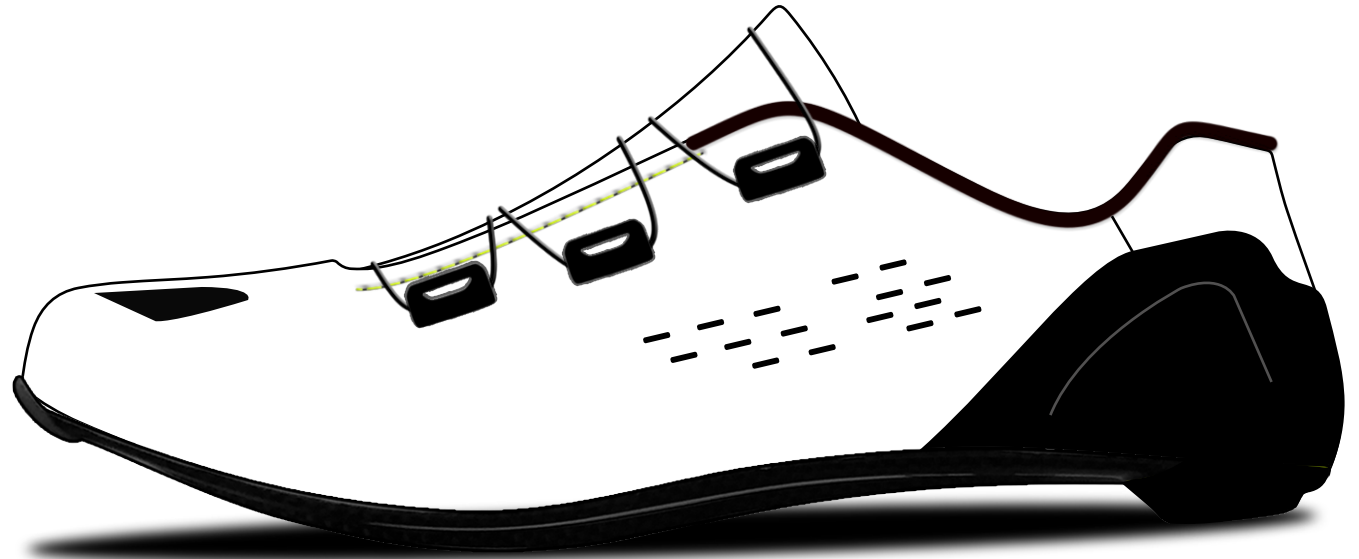

SHOE TOE

TONGUE

NOTE: HEXAGON MATERIAL CAN BE SEEN THROUGH THE CLEAR PU

HEEL COUNTER COLOUR = BLACK OR WHITE
SHOE LINING = BLACK

LOGOS / SPONSOR LOGOS

Pantone Color Reference: