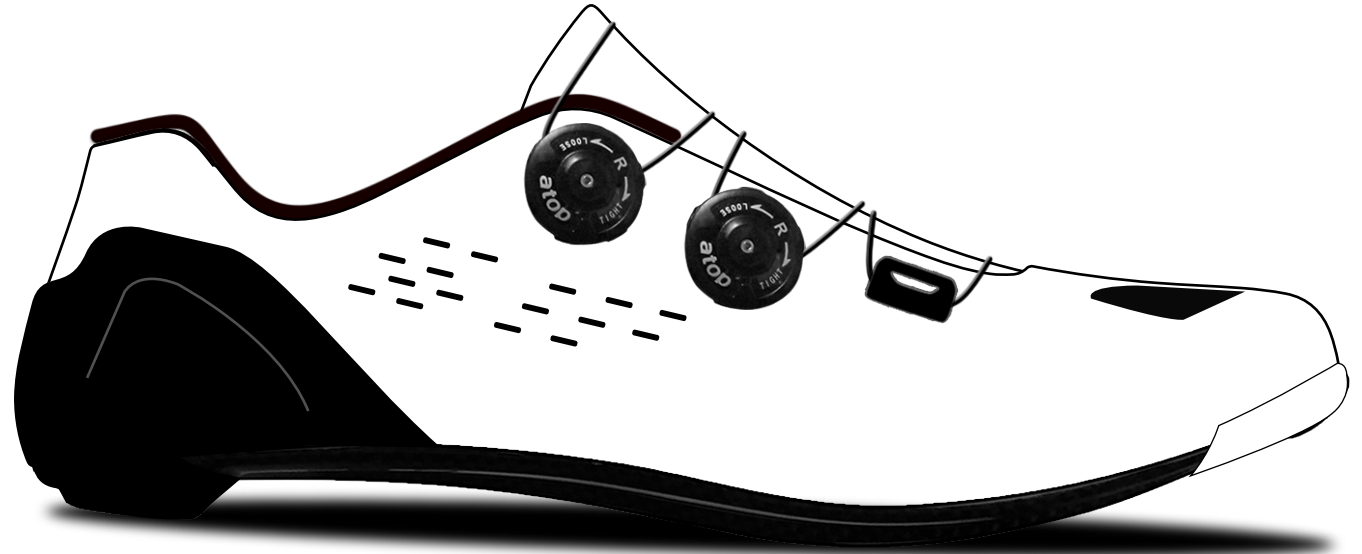

SHOE TOE

TONGUE

NOTE: HEXAGON MATERIAL CAN BE SEEN THROUGH THE CLEAR PU

HEEL COUNTER COLOUR = BLACK OR WHITE
SHOE LINING = BLACK

LOGOS / SPONSOR LOGOS

Pantone Color Reference: