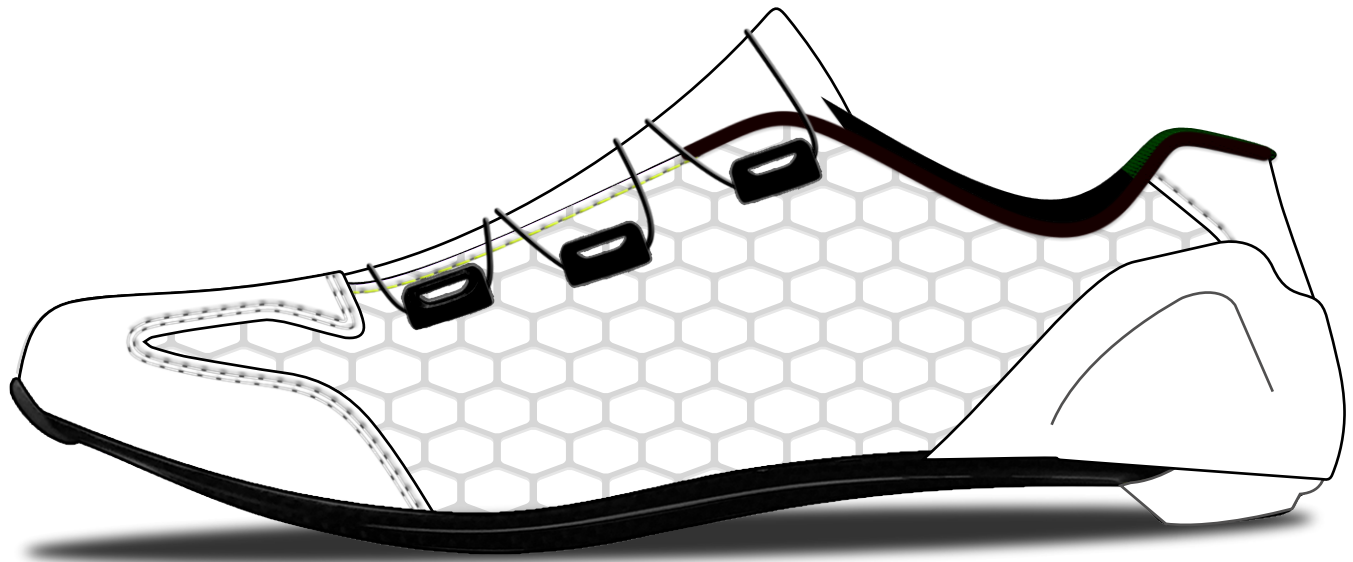

TONGUE

NOTE: HEXAGON MATERIAL CAN BE SEEN THROUGH THE CLEAR PU

HEEL COUNTER COLOUR = BLACK OR WHITE
SHOE LINING = BLACK

LOGOS / SPONSOR LOGOS

Pantone Color Reference: