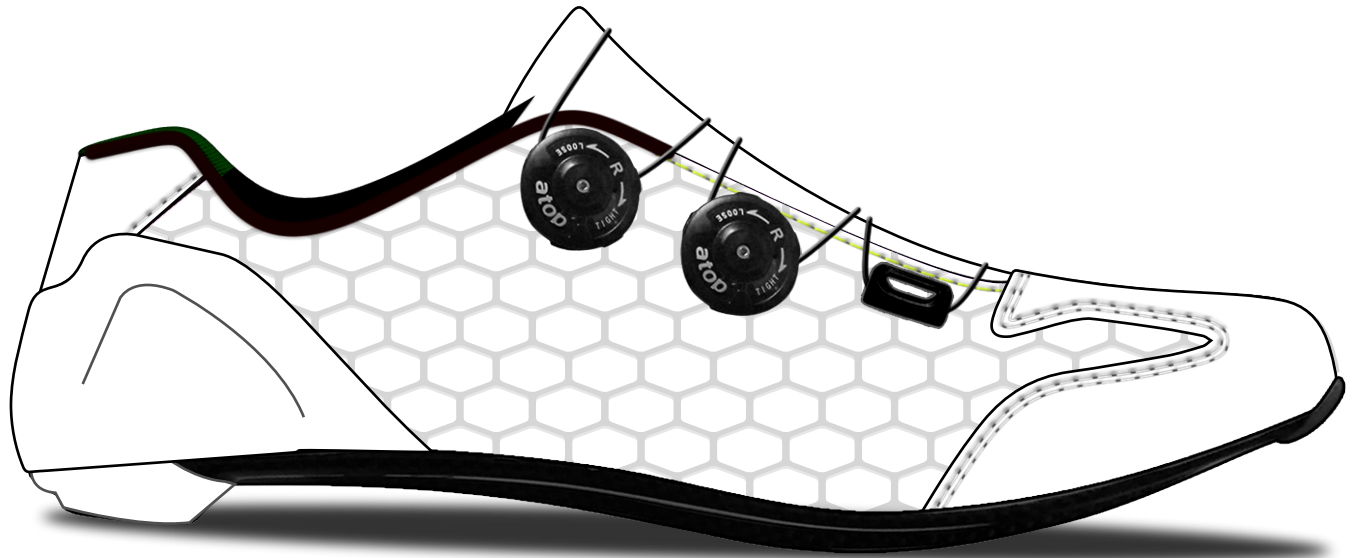

TONGUE

NOTE: HEXAGON MATERIAL CAN BE SEEN THROUGH THE CLEAR PU

HEEL COUNTER COLOUR = BLACK OR WHITE
SHOE LINING = BLACK

LOGOS / SPONSOR LOGOS

Pantone Color Reference: