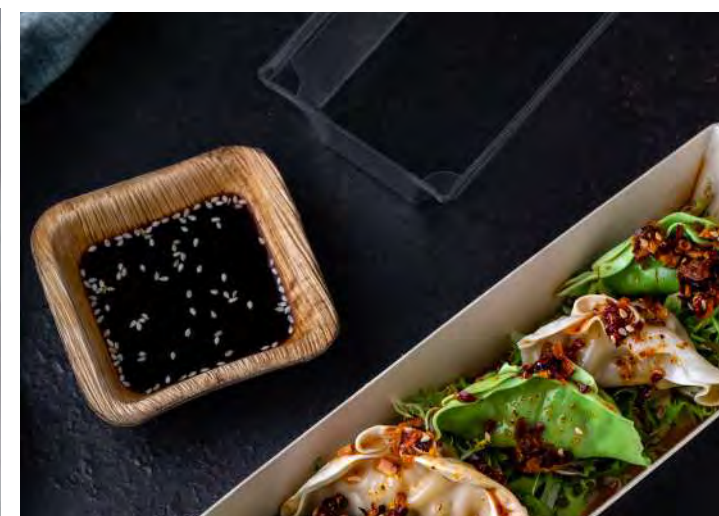

sku TG-CT-8x11D

sku TG-CT-7.7x3