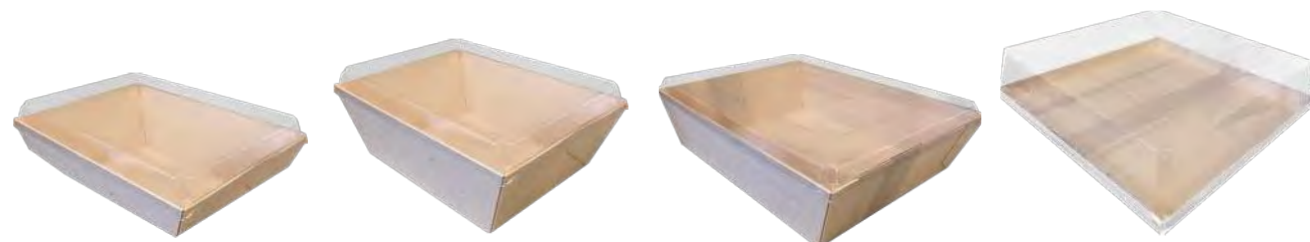

- **8"x 11" TRAY**
  sku TG-CT-8x11S
  Qty: 50
- **8"x 11" DEEP TRAY**
  sku TG-CT-8x11D
  Qty: 50
- **11.8"x 15" TRAY**
  sku TG-CT-11x15
  Qty: 50
- **16"x 16" TRAY**
  sku TG-CT-16x16
  Qty: 25