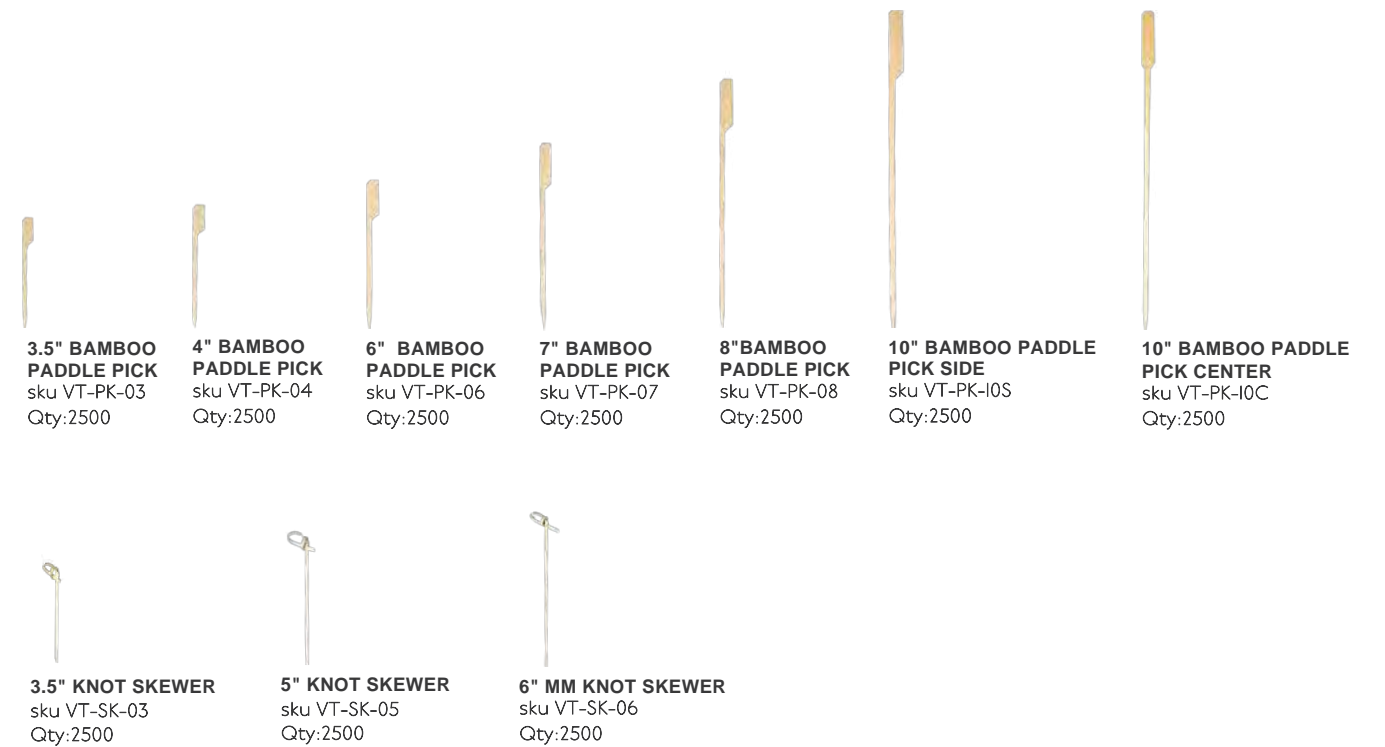

ECO²™ BAMBOO PADDLES + SKEWERS

Our bamboo paddles + skewers are a simple accessory for your culinary creations. We offer a wide range of sizes to meet your every need from appetizers to kabobs. They are a great replacement when a fork isn't needed.

sku VT-PK-06