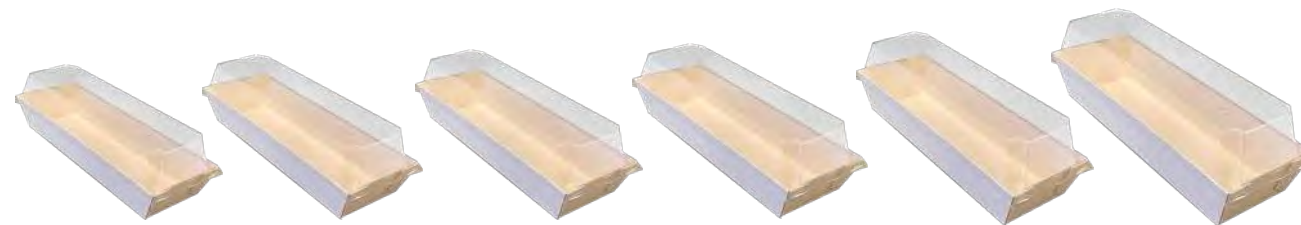

- **7.7"x 3" TRAY**
  sku TG-CT-7.7x3
  Qty: 100
- **8.5"x 3.25" TRAY**
  sku TG-CT-8.5x3.25
  Qty: 100
- **8.7"x 3.4" TRAY**
  sku TG-CT-8.7x3.4
  Qty: 100
- **9.8"x 3" TRAY**
  sku TG-CT-9.8x3
  Qty: 100
- **10"x 2.5" TRAY**
  sku TG-CT-10x2.5
  Qty: 100
- **11.8"x 2.6" TRAY**
  sku TG-CT-11.8x2.6
  Qty: 100