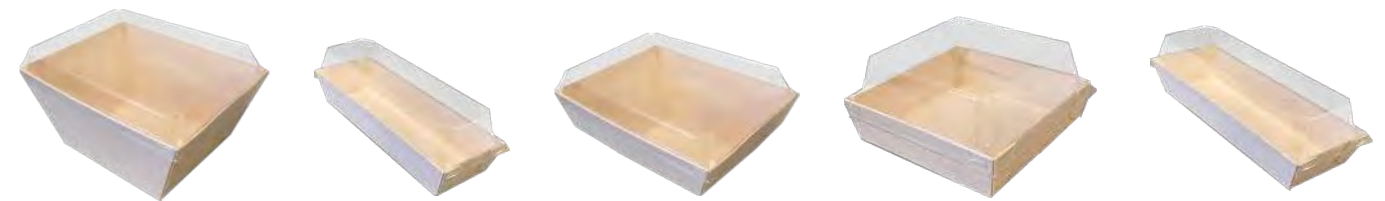

- **6"x 8" DEEP TRAY**
  sku TG-CT-6x8D
  Qty: 100
- **7"x 2" TRAY**
  sku TG-CT-7x2
  Qty: 100
- **7"x 5" TRAY**
  sku TG-CT-7x5
  Qty: 100
- **7"x 7" TRAY**
  sku TG-CT-7x7
  Qty: 100
- **7.5"x 3.5" TRAY**
  sku TG-CT-7.5x3.5
  Qty: 100