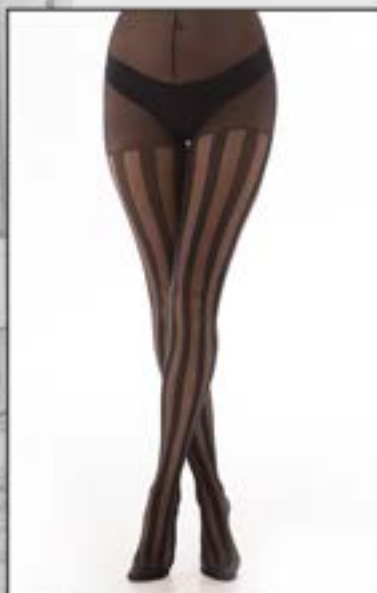

Ladder Tights
One Size
(36-42)

Solid Sheer Stripe Tights
One Size
(36-42)