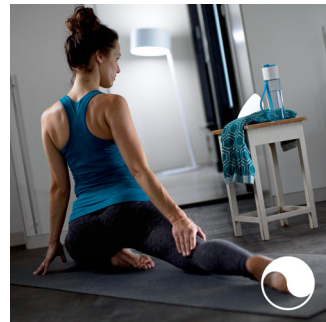

Light for your daily routines

Light influences our mood and behaviour. Philips Hue can help you to customise your daily routines into moments you can enjoy. Skip your morning coffee and get ready for the day with cool, bright white daylight that helps to energise your body and mind. Stay focused with finely tuned bright white light. Or put your feet up and relax with a soft glow of white light for the perfect end to the day.