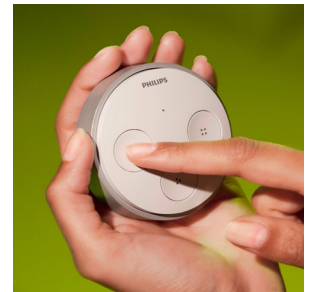

Philips Hue
Tap switch

8718696498026

Your favourite scenes

to set the mood

Recall your four favourite scenes anywhere in your home at the touch of a button. Use Philips Hue Tap as a remote control and turn all your lights off at the same time. Completely wireless and works without batteries, for your comfort.

Easy control

- Recall your favourite Philips Hue scenes
- Place it where it matters
- Use as a remote control
- Powered by your touch - no batteries
- Requires a Philips Hue bridge

PHILIPS

Highlights

Recall your favourite scenes

You can pre-set your 4 favourite Philips Hue light settings in Philips Hue Tap switch. Select a scene you have created yourself, one of the scenes that Philips has created for you or programme a button to switch all lights off. It's all up to you

Place it anywhere

Philips Hue Tap switch can be used as a normal wall switch. You can place it anywhere you want, using screws or the adhesive tape on the back plate of the switch

Use as a remote control