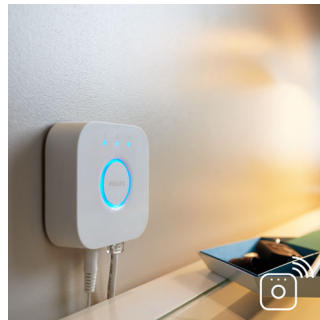

Full control with Hue bridge

Connect your Philips Hue lights with the bridge to unlock the endless possibilities of the system.

Specifications

The bulb

- Fitting: E27 screw base fitting
- Form factor: A60
- Lifetime: 25,000 hour(s)
- Colour temperature: 2700K (warm white)
- Wattage: 9.5 W
- Light output: High-quality white light, Dimmable via smart device only, Beam angle 180°, >80 CRI
- Lumen output: 800 lm
- Software upgradable: when connected to Hue bridge
- Start up: Instant 100% light output
- Height: 110 mm
- Width: 61 mm

The switch

- Batteries included: 1 x CR2450
- Frequency band: 2400 – 2483.5 MHz
- Lifetime: 50 000 clicks
- Max. lights per switch: 10 if not linked to Hue bridge
- Minimal battery lifetime: 3 year(s)
- Minimal range indoor: 12 m
- Software upgradeable: when connected to Hue bridge
- Switch depth: 11 mm
- Switch height: 92 mm
- Switch width: 35 mm
- Weight of switch: 37 g
- Wall plate depth: 14 mm
- Wall plate height: 115 mm
- Wall plate width: 70 mm
- Weight including wall plate: 67 g
- Zigbee Light link: protocol IEEE 802.15.4

What's in the box?

- Hue dimmer switch: 1
- Hue white bulbs: 1

Environmental

- Operational humidity: 5% < H < 95% (non-condensing)
- Operational temperature: -10°C – 45°C

Guarantee

- 2 years

Issue date 2017-08-06

Version: 4.0.1

12 NC: 9290 011 37007
EAN: 87 18696 45252 3

© 2017 Philips Lighting Holding B.V.
All Rights reserved.

Specifications are subject to change without notice.
Trademarks are the property of Philips Lighting Holding B.V. or their respective owners.

www.philips.com