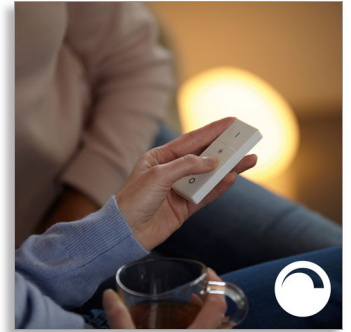

Philips Hue
Wireless dimming kit

E27

8718696452523

Dimmable light

with easy control

Get started with the Philips Hue wireless dimming kit and enjoy smooth wireless dimming. Control the bulb with the included dimmer switch or connect everything to a Philips Hue bridge for control from your smart device.

Easy control and comfort

- Installation-free dimming
- Place the switch anywhere
- Use as a remote control
- Control up to 10 Philips Hue lights simultaneously
- Full control from smart device with Hue bridge