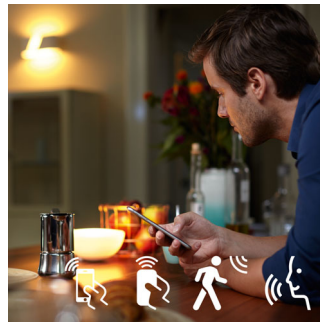

Easy control and comfort

- Smart control, home and away
- Set timers for your convenience
- Installation-free dimming
- Control it your way

PHILIPS

Highlights

Smart control, home and away

With the Philips Hue iOS and Android apps, you can control your lights remotely wherever you are. Check if you have forgotten to switch your lights off before you left your home, and switch them on if you are working late.

Installation-free dimming

Experience guaranteed smooth dimming with Philips Hue. Not too bright. Not too dark. Just right. No need for wires, an electrician or installation

Timers for your convenience

Philips Hue can make it seem like you're at home when you're not, using the schedule function in the Philips Hue app. Set the lights to come on at a pre-set time, so the lights are on when you arrive home. You can even set rooms to light up at different times. And of course, you can let the lights turn off gradually in the night, so you never have to worry whether you've left any lights on.

Control it your way

Connect your Philips Hue lights with the bridge and start discovering the endless possibilities. Control your lights from your smartphone or tablet via the Philips Hue app, or add switches to your system to activate your lights. Set timers, notifications, alarms and more for the full Philips Hue experience. Philips Hue even works with Amazon Alexa, Apple HomeKit and Google Home to allow you to control your lights with your voice.