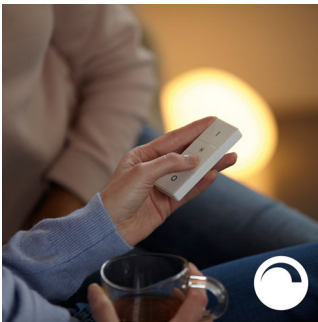

Easy control and comfort

- Smart control, home and away
- Set timers for your convenience
- Installation-free dimming
- Control it your way

PHILIPS

Highlights

Smart control, home and away

With the Philips Hue iOS and Android apps, you can control your lights remotely wherever you are. Check if you have forgotten to switch your lights off before you left your home, and switch them on if you are working late.

Installation-free dimming

Experience guaranteed smooth dimming with Philips Hue. Not too bright. Not too dark. Just right. No need for wires, an electrician or installation

Timers for your convenience

Philips Hue can make it seem like you're at home when you're not, using the schedule function in the Philips Hue app. Set the lights to come on at a pre-set time, so the lights are on when you arrive home. You can even set rooms to light up at different times. And of course, you can let the lights turn off gradually in the night, so you never have to worry whether you've left any lights on.

Control it your way

Connect your Philips Hue lights with the bridge and start discovering the endless possibilities. Control your lights from your smartphone or tablet via the Philips Hue app, or add switches to your system to activate your lights. Set timers, notifications, alarms and more for the full Philips Hue experience. Philips Hue even works with Amazon Alexa, Apple HomeKit and Google Home to allow you to control your lights with your voice.