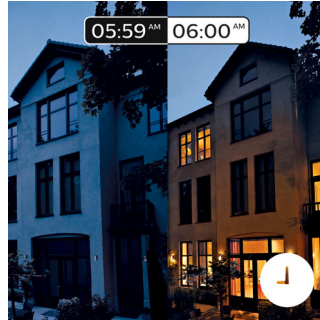

Easy control and comfort

- Smart control, home and away
- Set timers for your convenience
- Installation-free dimming
- Control it your way

PHILIPS

Highlights

Smart control, home and away

With the Philips Hue iOS and Android apps, you can control your lights remotely wherever you are. Check if you have forgotten to switch your lights off before you left your home, and switch them on if you are working late.

Installation-free dimming

Experience guaranteed smooth dimming with Philips Hue. Not too bright. Not too dark. Just right. No need for wires, an electrician or installation

Timers for your convenience

Philips Hue can make it seem like you're at home when you're not, using the schedule function in the Philips Hue app. Set the lights to come on at a pre-set time, so the lights are on when you arrive home. You can even set rooms to light up at different times. And of course, you can let the lights turn off gradually in the night, so you never have to worry whether you've left any lights on.

Control it your way

Connect your Philips Hue lights with the bridge and start discovering the endless possibilities. Control your lights from your smartphone or tablet via the Philips Hue app, or add switches to your system to activate your lights. Set timers, notifications, alarms and more for the full Philips Hue experience. Philips Hue even works with Amazon Alexa, Apple HomeKit and Google Home to allow you to control your lights with your voice.