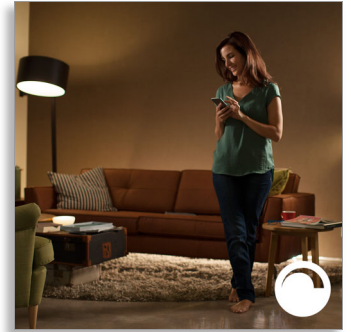

Philips Hue
White starterkit E27

Starter kit
2 x E27

8718696449592

Automate your lights

for easy control and comfort

Control your Philips Hue white lights from anywhere in the world, as long as you have Internet. Or automate your lights to make it seem like you're at home when you aren't. Works with Amazon Alexa, Apple HomeKit and Google Assistant.

Easy control and comfort

- Smart control, home and away
- Set timers for your convenience
- Installation-free dimming
- Control it your way

PHILIPS

Highlights

Smart control, home and away

With the Philips Hue iOS and Android apps, you can control your lights remotely wherever you are. Check if you have forgotten to switch your lights off before you left your home, and switch them on if you are working late.

Installation-free dimming

Experience guaranteed smooth dimming with Philips Hue. Not too bright. Not too dark. Just right. No need for wires, an electrician or installation

Timers for your convenience

Philips Hue can make it seem like you're at home when you're not, using the schedule function in the Philips Hue app. Set the lights to come on at a pre-set time, so the lights are on when you arrive home. You can even set rooms to light up at different times. And of course, you can let the lights turn off gradually in the night, so you never have to worry whether you've left any lights on.