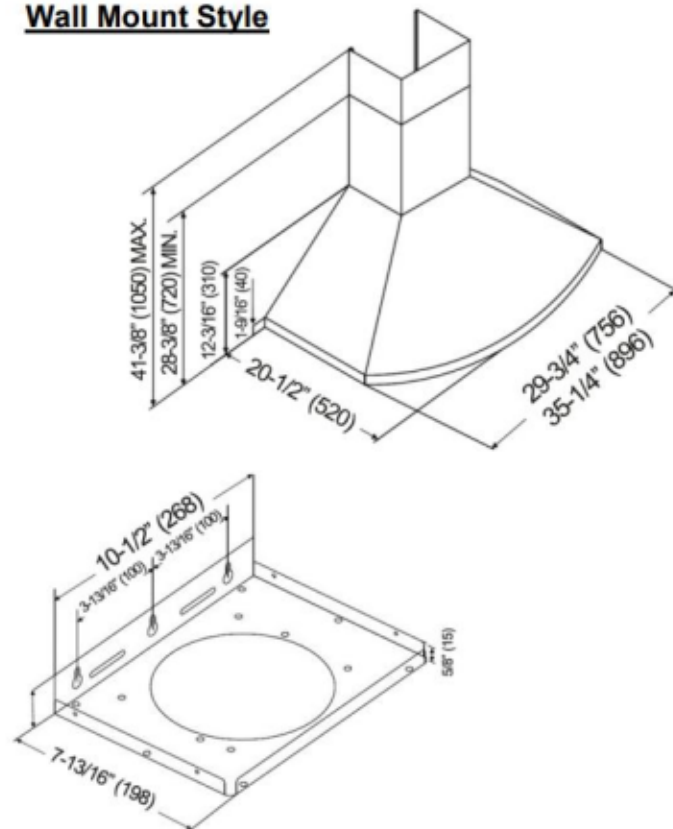

**Premium**  
**RA92 SQB6-XX SERIES**  
 Wall Mount

<b>Model / Size</b>	RA9230SQB6-XX / 30" RA9236SQB6-XX / 36" RA9230SQB6-DC30-XX / 30" RA9236SQB6-DC36-XX / 36" RA9230SQB6-DC46-XX / 30" RA9236SQB6-DC46-XX / 36"
<b>Appearance</b>	
<b>Stainless Steel</b>	✓
<b>Seamless</b>	✓
<b>Performance</b>	
<b>CFM / Sone</b>	280 to 700 / 2.0 to 7.0
<b>QuietMode™</b>	2.0 Sone
<b>LED Light</b>	2 x Lights (3W)
<b>ECO Mode</b>	10 Minutes on QuietMode™ Every Hour to Promote a Cleaner Kitchen Air Quality
<b>LED Light</b>	3-Level Lighting 2 x LED Light (3W) – 30" & 36"
<b>Speed</b>	6
<b>Control</b>	Electronic Buttons with Delay Shutoff, Flame & Temperature Sensor
<b>Delay Shutoff</b>	5-Minute Delay Shutoff
<b>Blower Type</b>	Single Horizontal Squirrel Cage
<b>Exhaust</b>	Top 6" Round
<b>Consumption / Ampere</b>	420W / 3.5A
<b>Filter</b>	Baffle Filter
<b>Optional Accessories</b>	
<b>Backsplash Panel</b>	SSP30 (30" x 32") SSP36 (36" x 32")
<b>Remote Control</b>	KRC6

**Wall Mount Style**

**Duct Cover**