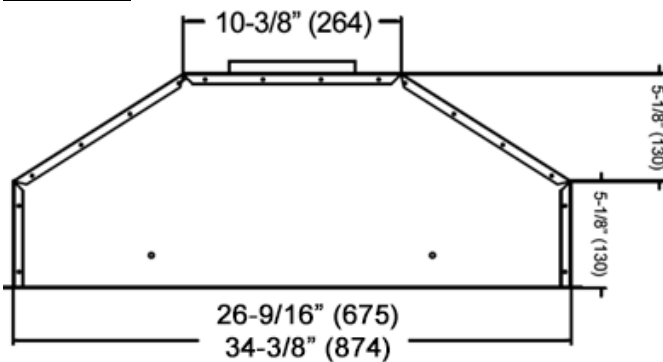

KOBE®

KOBE Range Hoods

So Quiet... You Won't Believe It's On!

IN2830SQP-XX (30")

IN2836SQP-XX (36")

Premium IN28 SQP-XX Series Built-In

Model / Size	IN2830SQP-XX / 30" IN2836SQP-XX / 36"
Appearance	
Stainless Steel	✓
Seamless	✓
Performance	
CFM / Sone	300 to 750 / 1.0 to 5.6
QuietMode™	1.0 Sone / 40 dB
LED Light	2 x LED Lights (3W)
Speed	3
Control	Mechanical Push Button
Blower Type	Single Horizontal Squirrel Cage
Exhaust	Top 6" Round
Consumption / Ampere	300W / 2.5A
Filter	Baffle Filter
Optional Accessories	
Backsplash Panel	SSP30 (30" x 32") SSP36 (36" x 32")
Liner	INL36211A (36") – for 30" hood only

Built-In

Bottom View

Front View

Optional Liner (for 30" hood only)