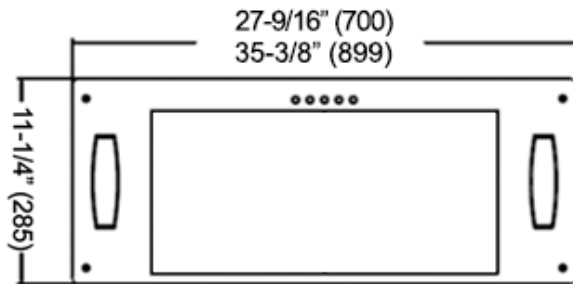

KOBE®

KOBE Range Hoods

So Quiet... You Won't Believe It's On!

IN2830SQP-XX (30")

IN2836SQP-XX (36")

Premium IN28 SQP-XX Series Built-In

Model / Size	IN2830SQP-XX / 30" IN2836SQP-XX / 36"
Appearance	
Stainless Steel	✓
Seamless	✓
Performance	
CFM / Sone	300 to 750 / 1.0 to 5.6
QuietMode™	1.0 Sone / 40 dB
LED Light	2 x LED Lights (3W)
Speed	3
Control	Mechanical Push Button
Blower Type	Single Horizontal Squirrel Cage
Exhaust	Top 6" Round
Consumption / Ampere	300W / 2.5A
Filter	Baffle Filter
Optional Accessories	
Backsplash Panel	SSP30 (30" x 32") SSP36 (36" x 32")
Liner	INL36211A (36") – for 30" hood only

Built-In

Bottom View

Front View

Optional Liner (for 30" hood only)