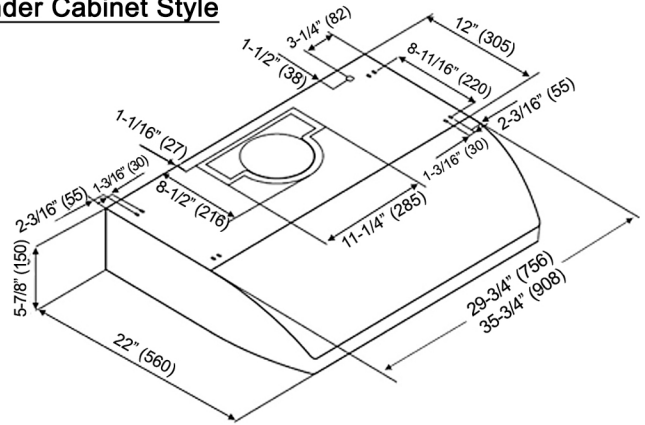

Under Cabinet Style

Information subject to change without notice.
Measurement in inches (mm). Inches are converted

* Building code may vary.
www.koberangehoods.com VER. 180222