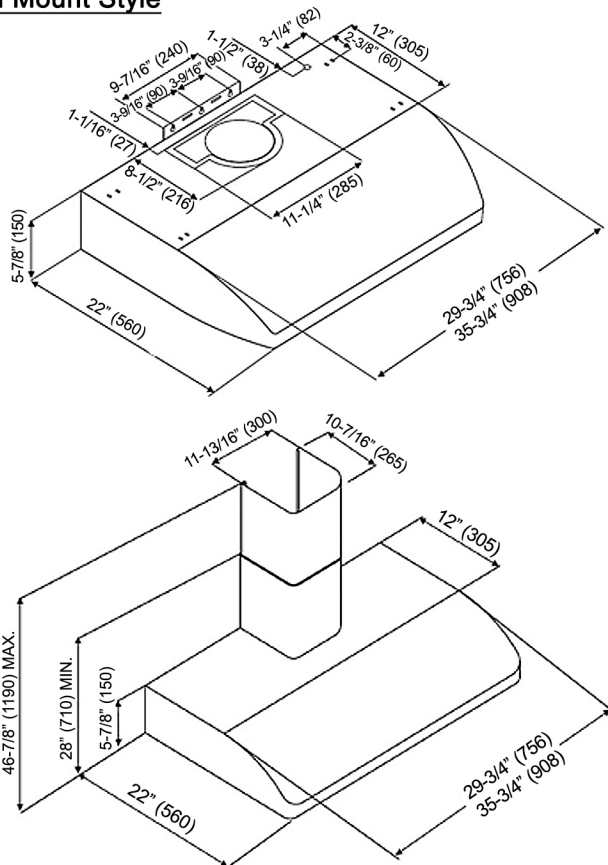

# Brillia® CHX22 SQB-1 SERIES Multi-Style

Under Cabinet Style

Wall Mount Style (Duct Cover is Included)

Model / Size	For Under Cabinet CHX2230SQB-1 / 30" CHX2236SQB-1 / 36"	For Wall Mount CHX2230SQB-WM-1 / 30" CHX2236SQB-WM-1 / 36"
<b>Appearance</b>		
Stainless Steel	✓	
Seamless	✓	
<b>Performance</b>		
CFM / Sone	300 to 680 / 1.0 to 5.0	
QuietMode™	1.0 Sone / 40 dB	
LED Lights	2 x Lights (3W) - 30" , 36"	
Speed	3 Speed	
Control	Mechanical Push Button	
Blower Type	Twin Vertical Turbine Impeller	
Exhaust	Top - 6" Round	
Optional Exhaust (with TVC20)	Top - 3-1/4" x 10" Rectangular Rear - 3-1/4" x 10" Rectangular	
Consumption / Ampere	232W / 2.21A	
Filter	Baffle Filter	
<b>Optional Accessories</b>		
Top Vent Cover	TVC20	
Backsplash Panel	SSP30 (30" x 32") SSP36 (36" x 32")	

## Wall Mount Style

## Under Cabinet Style

Information subject to change without notice.  
Measurement in inches (mm). Inches are converted

\* Building code may vary.  
www.koberangehoods.com VER. 180222