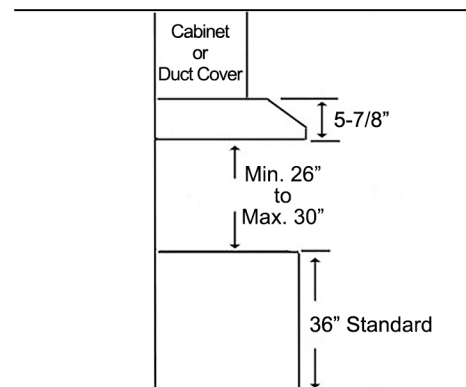

# Brillia® CHX22 SQB-1 SERIES Multi-Style

Under Cabinet Style

Wall Mount Style (Duct Cover is Included)

Model / Size	For Under Cabinet CHX2230SQB-1 / 30" CHX2236SQB-1 / 36"	For Wall Mount CHX2230SQB-WM-1 / 30" CHX2236SQB-WM-1 / 36"
<b>Appearance</b>		
Stainless Steel	✓	
Seamless	✓	
<b>Performance</b>		
CFM / Sone	300 to 680 / 1.0 to 5.0	
QuietMode™	1.0 Sone / 40 dB	
LED Lights	2 x Lights (3W) - 30" , 36"	
Speed	3 Speed	
Control	Mechanical Push Button	
Blower Type	Twin Vertical Turbine Impeller	
Exhaust	Top - 6" Round	
Optional Exhaust (with TVC20)	Top - 3-1/4" x 10" Rectangular Rear - 3-1/4" x 10" Rectangular	
Consumption / Ampere	232W / 2.21A	
Filter	Baffle Filter	
<b>Optional Accessories</b>		
Top Vent Cover	TVC20	
Backsplash Panel	SSP30 (30" x 32") SSP36 (36" x 32")	

## Under Cabinet Style

Information subject to change without notice.  
Measurement in inches (mm). Inches are converted

\* Building code may vary.  
www.koberangehoods.com VER. 180222