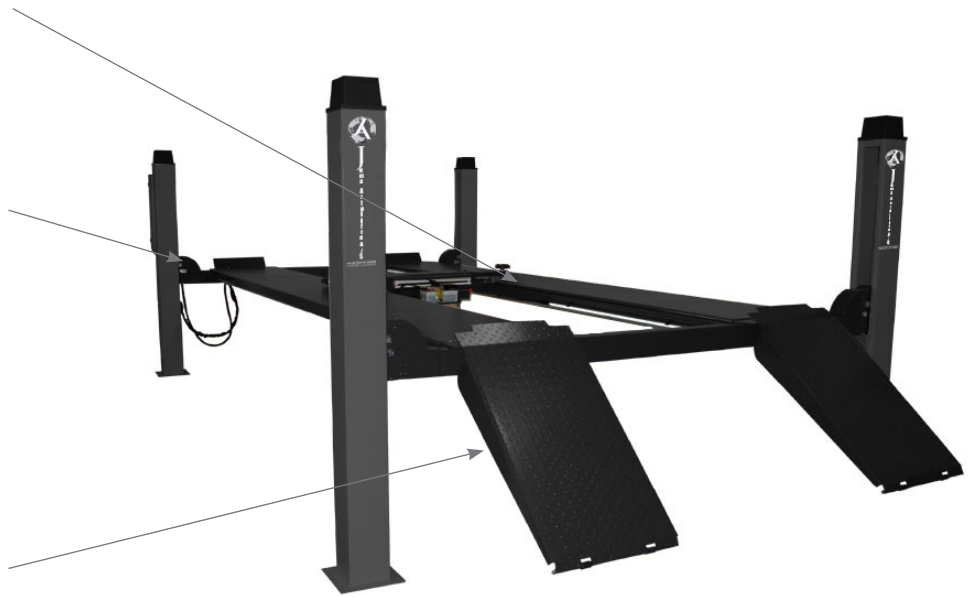

## Jema Autolifte Basic line 4 Post lift JA4000F

4 Post JA4000F is an excellent solution if the consumer need a strong and reliable 4 Post lift with plain runways.

The lift has movable runways and 4-double safety locking system and is ideal for the semi-professional workshop or small garage. JA4000F has full automatic control box with double safety and alarm buzz when lowering.

### Plain runways

JA4000F is produced with plain runways which makes it excellent for small and medium garages who work on small and medium vehicles

### Functionality and capacity

JA4000F is a hydraulic 4 post lift. The piston is positioned below the ramp and steel wires make sure the force from the piston does the lift rises and is lowering. Max lifting height 1845mm and a loading capacity of 4000kg.

**JA4000F is an ideal solution for consumers who need a strong and reliable 4 post lift with plain runways. An optional hydraulic jack can be placed between the runways. JA4000F is of course CE approved.**