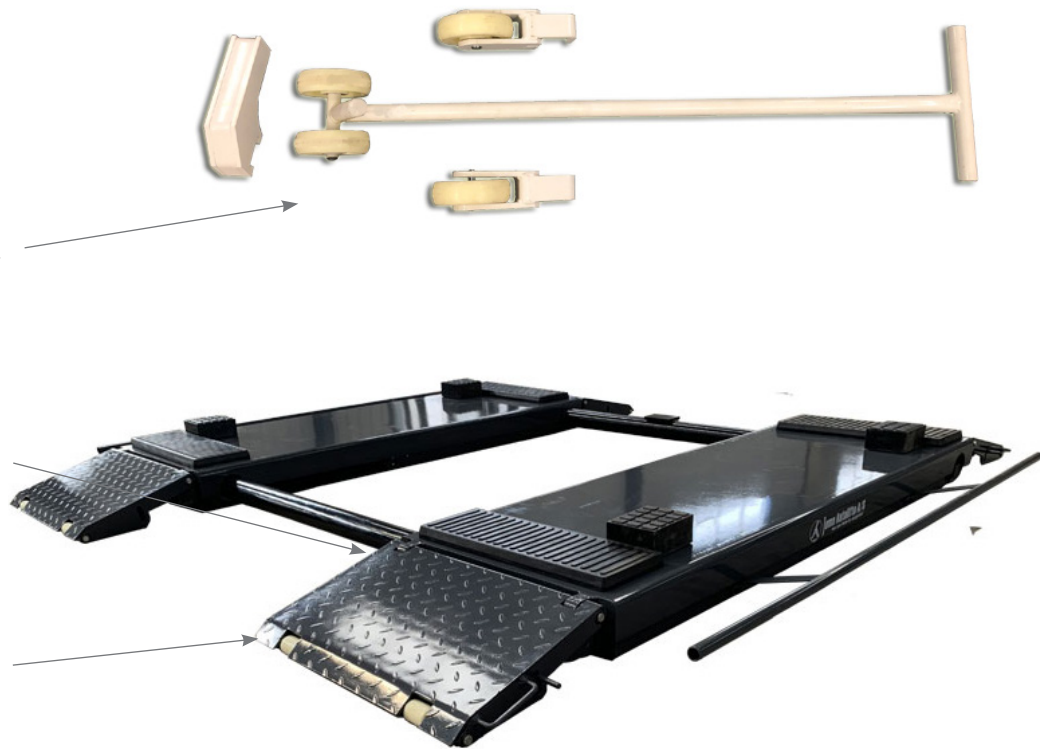

JA3000S is approved by CEM International.

**Technical specifications**

- Loading capacity 3000 kg.
- Rise time 25 sec.
- Drop time 20 sec.
- Lifting height 1000 mm
- Digital information controlbox
- 220V power supply
- Motor power 2.2 Kw
- Noise level 70 db
- Safety valve
- Weight 500 kg.
- CE Approved

**Digital control box**

JA3000S has digital information display control box. The Service scissor lift use only 220V to work.

**Mobile kit**

JA3000S is a mobile scissor service lift. The mobile kit is optional and is fast and easy to install.

**Rubber blocks**

Rubber blocks is included JA3000S so when the consumer rises the lift they can place the rubber blocks on the cars lifting points.

**The chutes**

The chutes is used to get a easy access with the car on the lift,

The best product in its class!  
Jema Autolifte has developed a new type on control box, which inform the end-user when the JA3000S need the yearly service check. This bring safety to a hole new level!