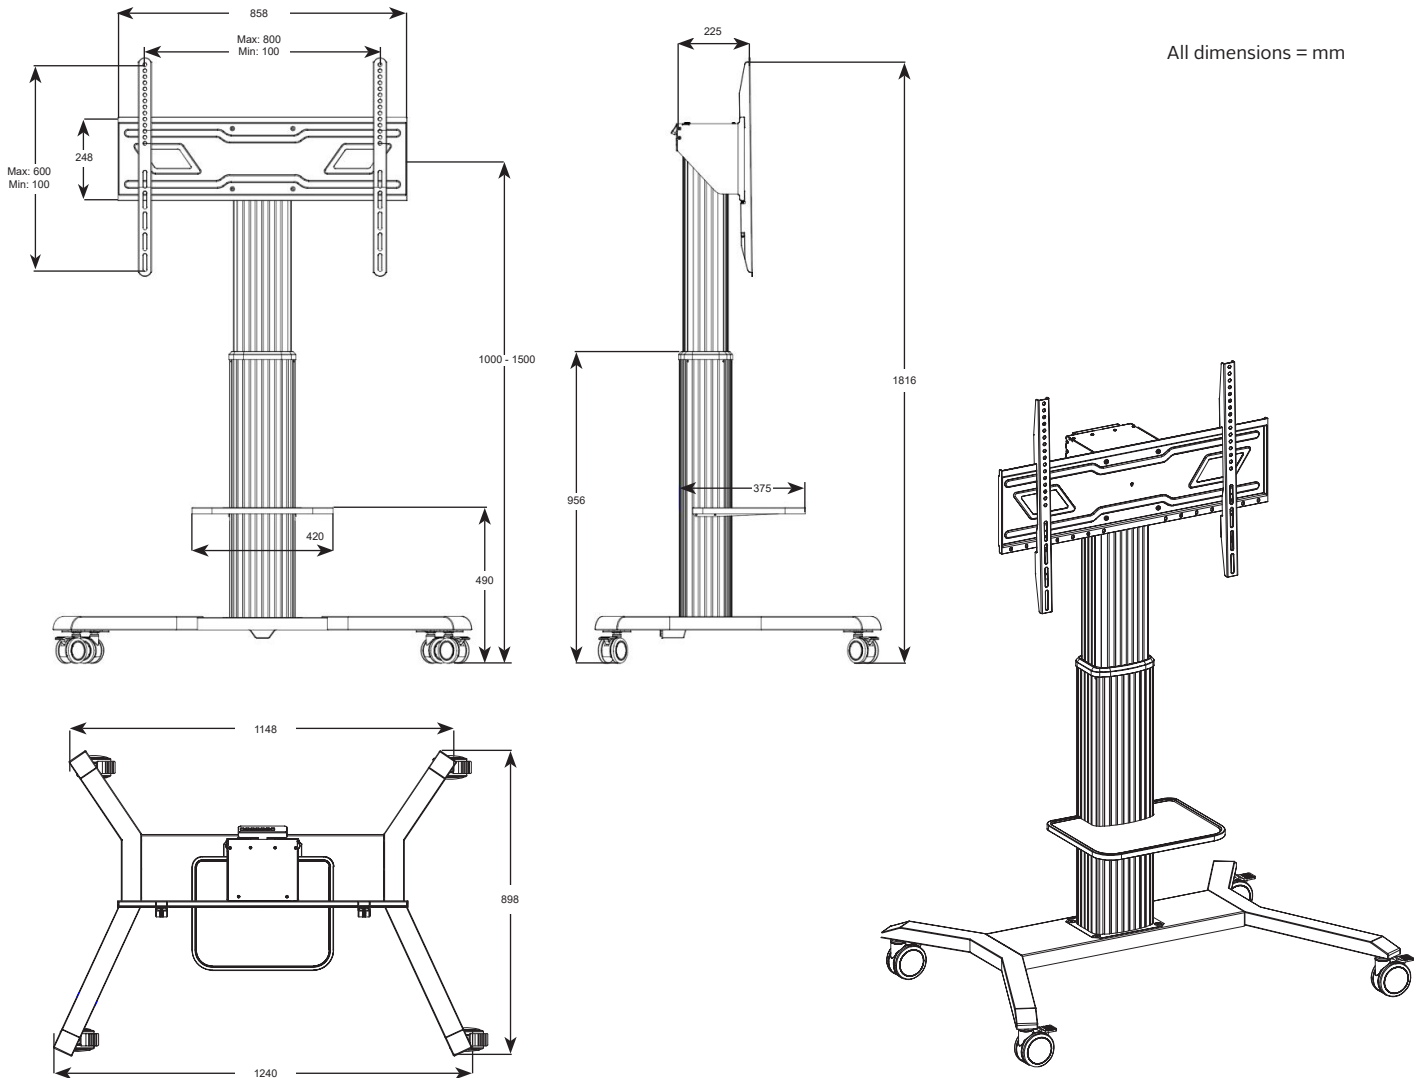

PR598-M	Flat Panel Motorised Trolley for 50" to 98" Displays

Product Specifications

	DIMENSIONS (W x H x D)	PRODUCT WEIGHT	LOAD CAPACITY	FINISH	AVAILABLE COLORS
PR598-M	1240 x 1300-1800 x 898mm (48.82" x 51.18-70.86" x 35.35")	52kg (114.4lb)	130kg (286lb) display 4kg (8.8lb) media shelf	Textured Powder Coat	Black

Package Specifications

	PACKAGE SIZE (W x H x D)	PACKAGE SHIP WEIGHT	PACKAGE UPC CODE	PACKAGE CONTENTS	UNITS IN PACKAGE
PR598-M	1150 x 300 x 740mm (45.28" x 11.81" x 29.13")	54kg (118.8lb)	735029344896	Base, Left Leg, Right Leg, Assembled column/actuator, Display adapter, Metal shelf, Locking casters, hardware & instructions	1

Architect Specifications

The Paramount™ Flat Panel Motorised Trolley shall be a Peerless-AV model PR598-M and shall be located where indicated on the plans. Assembly and installation shall be done according to instructions provided by the manufacturer.

Visit peerless-av.com to see the complete line of AV solutions from Peerless-AV, including outdoor displays, kiosks, digital audio, display mounts, projector mounts, carts/stands, and a full assortment of accessories.

Peerless-AV
2300 White Oak Circle
Aurora, IL 60502
USA
(800) 865-2112
(630) 375-5100

Peerless-AV EMEA
Unit 2 Curo Park
Frogmore, St. Albans
Hertfordshire, AL2 2DD
United Kingdom
+44 (0) 1923 200 100

Peerless-AV B.V.
Papendorpseweg 75
3528 BJ Utrecht
The Netherlands
+31 (0) 70 770 8037

Peerless-AV Latin America
Av. de las Industrias 413
Parque Industrial Escobedo
General Escobedo, N.L.,
México, 66062
+52 (81) 8384-8300