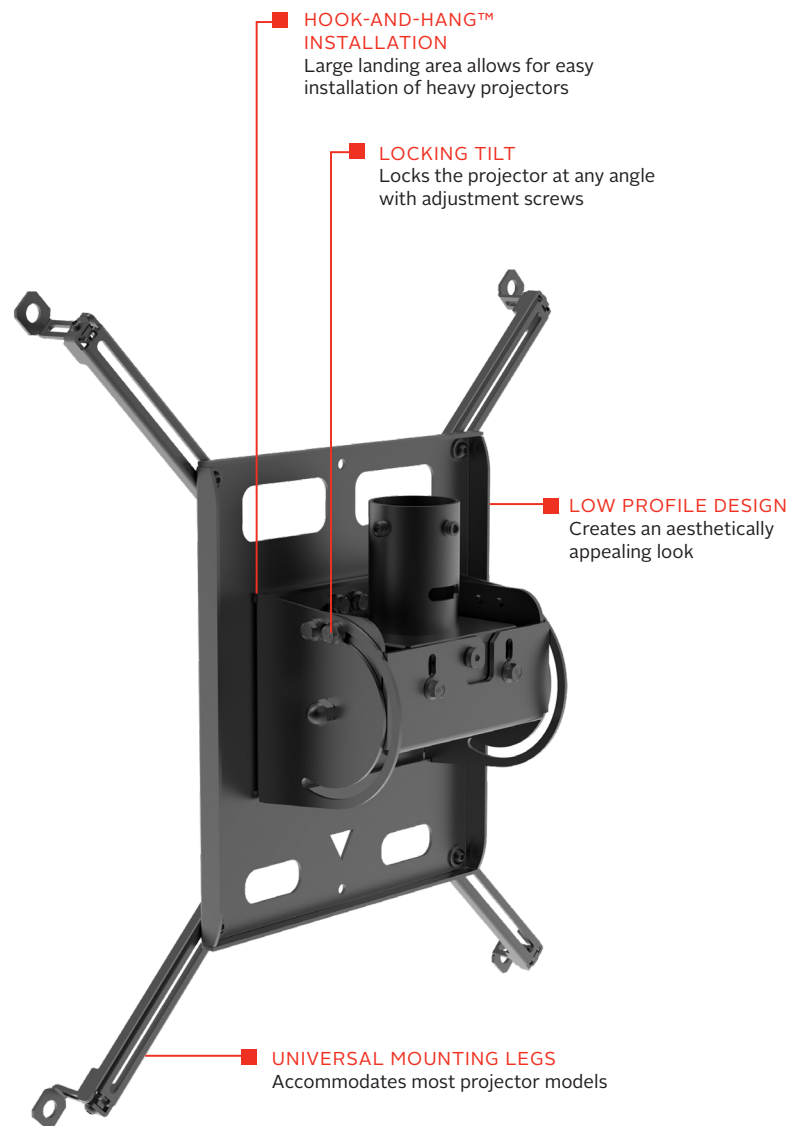

PJR125-POR-EUK

Max load  
125lb (56.7kg)

Landscape Orientation

±100°  
Pitch

±6°  
Roll

360°  
Swivel

Portrait Orientation

±20°  
Pitch

±100°  
Roll

360°  
Swivel

Floor Orientation

+10/-190°  
Pitch

±20°  
Roll

360°  
Swivel

# Universal Portrait Projector Mount

FOR PROJECTORS UP TO 125LB (56.7KG)

Peerless-AV's Universal Portrait Projector Mount is the perfect mounting solution for holding a projector in multiple orientations. Whether the projector is needed in portrait orientation for digital signage, or positioned toward the floor in an interactive exhibit in a museum, the PJR125-POR-EUK provides mounting flexibility. The tilt, roll and swivel features are all lockable to prevent even the smallest shift of the image. Six universal legs provide additional support for projectors with more than four mounting holes and are completely adjustable. The Hook-and-Hang™ feature provides a large landing area when securing a projector to the mount and takes the weight off the installer while they are making adjustments.

- Pre-assembled design reduces installation time
- Includes six universal mounting legs (four preinstalled)
- Universal adaptor plate extends up to a 25.5" (648mm) mounting pattern to accommodate most projector models
- Cable management allows cables to be routed through the mount and out of sight
- Simple Hook-and-Hang™ design eases the installation of heavy projectors
- PJR125-POR-EUK works with Peerless-AV® ADD%, AEC%, EXT%, MOD% extension columns