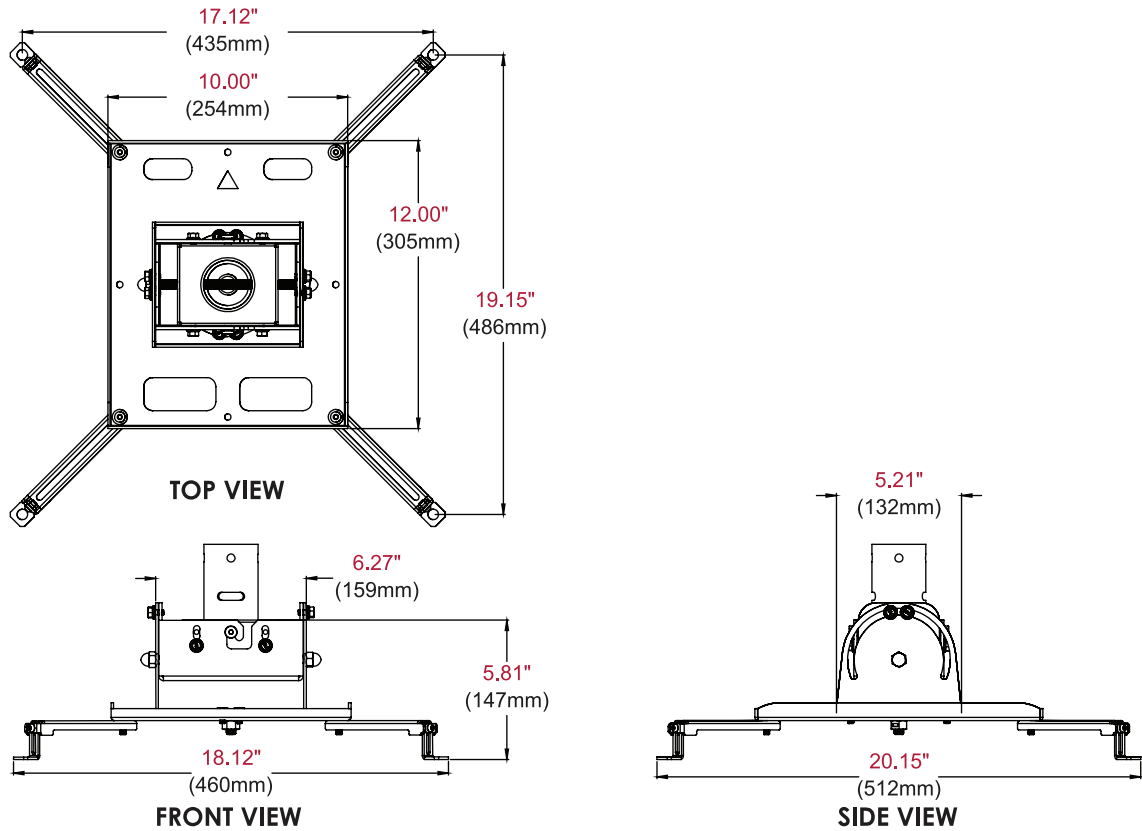

	DIMENSIONS (W x H x D)	PRODUCT WEIGHT	LOAD CAPACITY	FINISH	AVAILABLE COLORS
PJR125-POR-EUK	18.12" x 8.97" x 20.15" (460 x 228 x 512mm)	11.0lb (4.99kg)	125lb (56.7kg)	Powder Coat	Black

**Package Specifications**

	PACKAGE SIZE (W x H x D)	PACKAGE SHIP WEIGHT	PACKAGE UPC CODE	PACKAGE CONTENTS	UNITS IN PACKAGE
PJR125-POR-EUK	16.00" x 12.00" x 14.00" (406 x 305 x 356mm)	13.0lb (5.90kg)	735029325574	Projector Mount, Support Collar for MOD-P%, Mounting Hardware & Instructions	1

All dimensions = inch (mm)

**Architect Specifications**

The Universal Portrait Projector Mount shall be a Peerless-AV model PJR125-POR-EUK and shall be located where indicated on the plans. Assembly and installation shall be done according to instructions provided by the manufacturer.