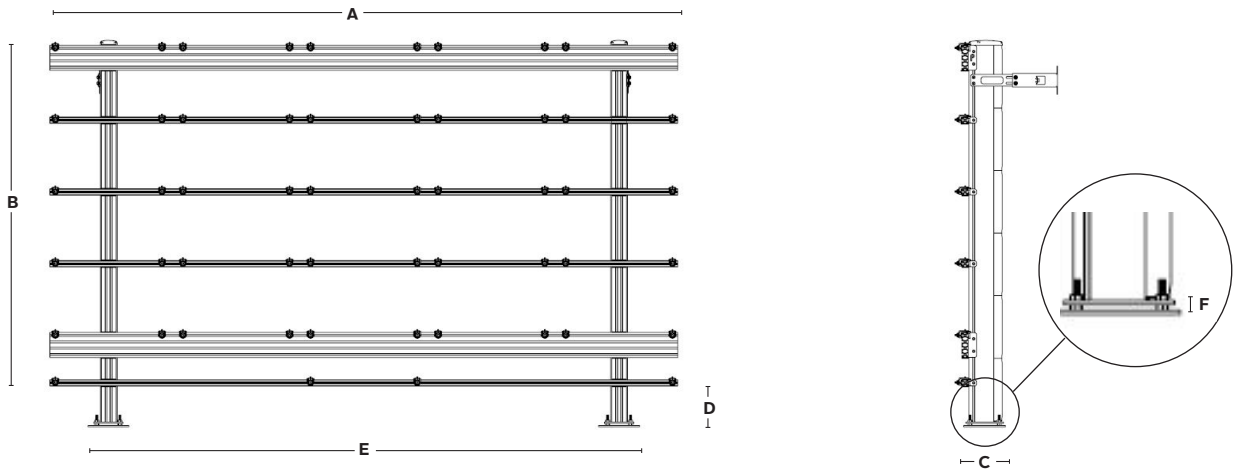

# SEAMLESS KITTED+ Floor-to-Wall

The SEAMLESS Kitted+ Series is an adaptable range of substructures for the SEAMLESS Kitted Series dvLED Mounting System. For any application where mounting directly to a wall is not an option, the Kitted+ Series offers a choice of substructure categories (Free Standing / Mobile Trolley / Bolt Down / Floor-to-Wall / Floor-to-Ceiling) to safely support the total load of a dvLED video wall or all-in-one display. Kitted+ series offers a slim, space saving design and facilitates a quick and easy dvLED video wall installation for any corporate reception, retail display, hospitality venue, showroom, event or entertainment setting.

DS-LEDKFW-%%-5X5 shown

- Adaptable, kitted solution for installations where mounting direct to a wall is not an option
- Slim, space saving design fits neatly in any installation environment
- Integrated cable management in concealed channels provides a clean, clutter-free appearance
- Lightweight aluminium frame makes shipping, handling and installation easier
- Anodised aluminium finish for a durable, decorative appearance
- Modular design provides scalability in installation configuration and size
- Compatible with all Kitted Series mounts, offering peace of mind when designing solutions or if project specs change
- Designed for all leading dvLED brands

Dimensions = mm

Floor-to-Wall		DIMENSION "A"	DIMENSION "B"	DIMENSION "C"	DIMENSION "D"	DIMENSION "E"	DIMENSION "F"
27"	4X4	2400	1350	440-481	472-495	1200-1800	22-45
	5X5	3000	1687.5	440-481	734-757	1200-1800	22-45
	6X6	3600	2025	440-481	397-420	1200-1800	22-45
27.5"	4X4	2440	1372	440-481	450-473	1200-1800	22-45
	5X5	3050	1715	440-481	707-730	1200-1800	22-45
	6X6	3660	2058	440-481	364-387	1200-1800	22-45
43"	3X3	2880	1620	440-481	802-825	1200-1800	22-45
	4X4	3840	2160	440-481	262-285	1200-1800	22-45