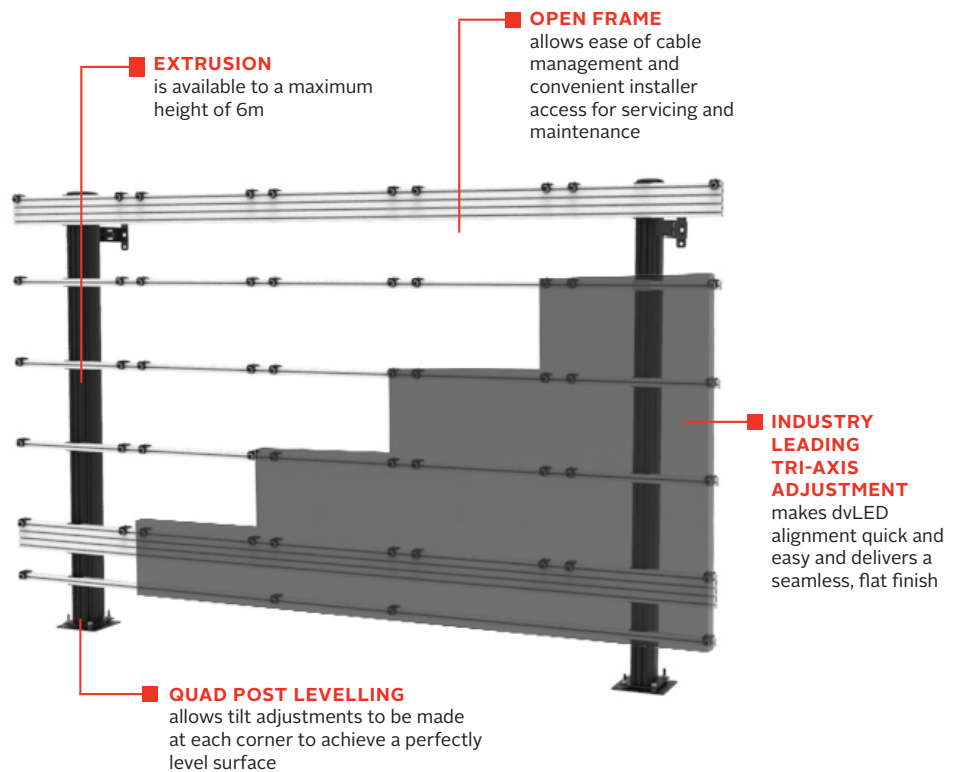

# SEAMLESS KITTED+ Floor-to-Wall

The SEAMLESS Kitted+ Series is an adaptable range of substructures for the SEAMLESS Kitted Series dvLED Mounting System. For any application where mounting directly to a wall is not an option, the Kitted+ Series offers a choice of substructure categories (Free Standing / Mobile Trolley / Bolt Down / Floor-to-Wall / Floor-to-Ceiling) to safely support the total load of a dvLED video wall or all-in-one display. Kitted+ series offers a slim, space saving design and facilitates a quick and easy dvLED video wall installation for any corporate reception, retail display, hospitality venue, showroom, event or entertainment setting.

DS-LEDKFW-%%-5X5 shown

- Adaptable, kitted solution for installations where mounting direct to a wall is not an option
- Slim, space saving design fits neatly in any installation environment
- Integrated cable management in concealed channels provides a clean, clutter-free appearance
- Lightweight aluminium frame makes shipping, handling and installation easier
- Anodised aluminium finish for a durable, decorative appearance
- Modular design provides scalability in installation configuration and size
- Compatible with all Kitted Series mounts, offering peace of mind when designing solutions or if project specs change
- Designed for all leading dvLED brands

All dimensions are estimate only

Architect Specifications

The SEAMLESS Kitted+ Series Universal Floor-to-Wall shall be a Peerless-AV model DS-LEDKFW-4x4, DS-LEDKFW-5x5 or DS-LEDKFW-6x6 Model and shall be located where indicated on the plans. Assembly and installation shall be done according to instructions provided by the manufacturer.