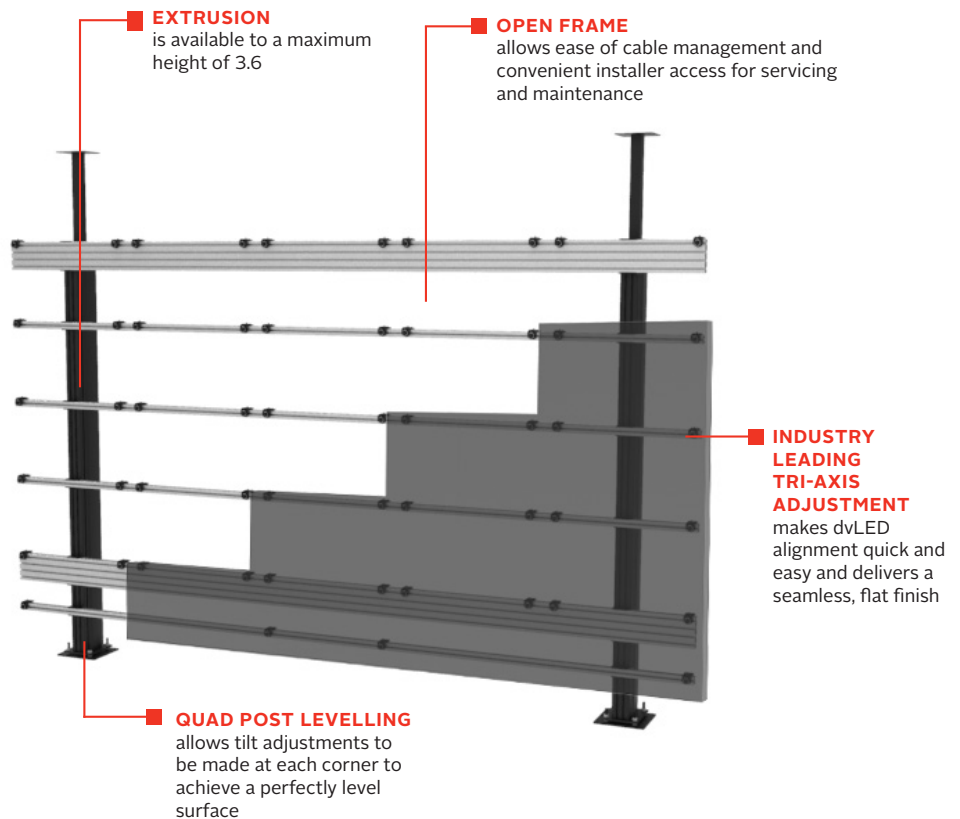

DS-LEDKFC MODELS

SEAMLESS KITTED+ Floor-to-Ceiling

The SEAMLESS Kitted+ Series is an adaptable range of substructures for the SEAMLESS Kitted Series dvLED Mounting System. For any application where mounting directly to a wall is not an option, the Kitted+ Series offers a choice of substructure categories (Free Standing / Mobile Trolley / Bolt Down / Floor-to-Wall / Floor-to-Ceiling) to safely support the total load of a dvLED video wall or all-in-one display. Kitted+ series offers a slim, space saving design and facilitates a quick and easy dvLED video wall installation for any corporate reception, retail display, hospitality venue, showroom, event or entertainment setting.

DS-LEDKFC-%%%-5X5 shown

- Adaptable, kitted solution for installations where mounting direct to a wall is not an option
- Slim, space saving design fits neatly in any installation environment
- Integrated cable management in concealed channels provides a clean, clutter-free appearance
- Lightweight aluminium frame makes shipping, handling and installation easier
- Anodised aluminium finish for a durable, decorative appearance
- Modular design provides scalability in installation configuration and size
- Compatible with all Kitted Series mounts, offering peace of mind when designing solutions or if project specs change
- Designed for all leading dvLED brands

All dimensions are estimate only

Architect Specifications

The SEAMLESS Kitted+ Series Universal Floor-to-Ceiling shall be a Peerless-AV model DS-LEDKFC-3x3, DS-LEDKFC-4x4, DS-LEDKFC-5x5 or DS-LEDKFC-6x6 Model and shall be located where indicated on the plans. Assembly and installation shall be done according to instructions provided by the manufacturer.