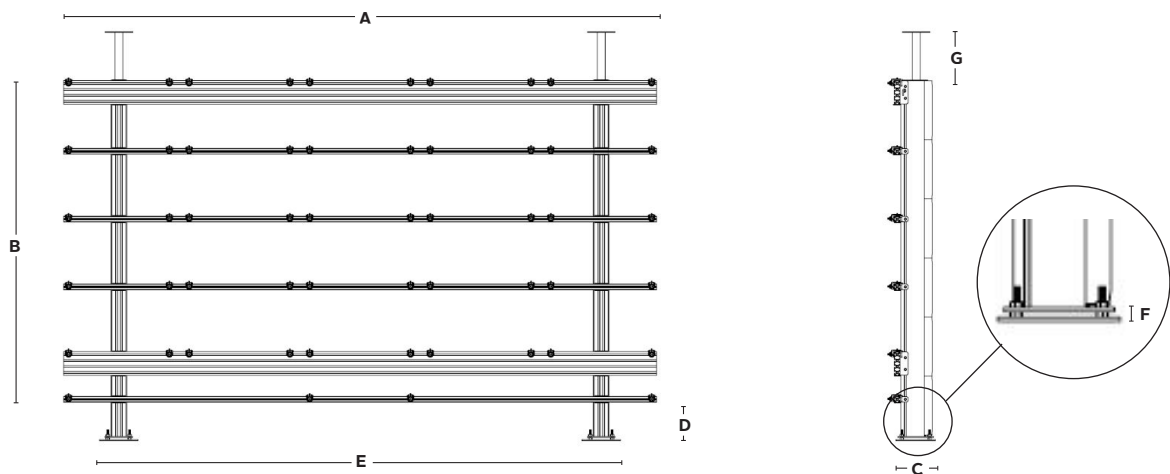

DS-LEDKFC MODELS

SEAMLESS KITTED+ Floor-to-Ceiling

The SEAMLESS Kitted+ Series is an adaptable range of substructures for the SEAMLESS Kitted Series dvLED Mounting System. For any application where mounting directly to a wall is not an option, the Kitted+ Series offers a choice of substructure categories (Free Standing / Mobile Trolley / Bolt Down / Floor-to-Wall / Floor-to-Ceiling) to safely support the total load of a dvLED video wall or all-in-one display. Kitted+ series offers a slim, space saving design and facilitates a quick and easy dvLED video wall installation for any corporate reception, retail display, hospitality venue, showroom, event or entertainment setting.

Example Product Specifications

	CABINET SIZE	DIMENSIONS (W x H x D)	PRODUCT WEIGHT	LOAD CAPACITY	FINISH	COLOUR
DS-LEDKFC-%%-3x3	43"	2880 x 2422-3600 x 233mm	TBC	25kg / 50lbs per cabinet	Anodised Finish	Black & Silver
DS-LEDKFC-%%-4x4	27"	2400 x 1822-3600 x 233mm				
	27.5"	2440 x 1822-3600 x 233mm				
	43"	3840 x 2422-3600 x 233mm				
DS-LEDKFC-%%-5x5	27"	2880 x 2422-3600 x 233mm				
	27.5"	2880 x 2422-3600 x 233mm				
DS-LEDKFC-%%-6x6	27"	2880 x 2422-3600 x 233mm				
	27.5"	2880 x 2422-3600 x 233mm				

Dimensions = mm

Floor-to-Ceiling		DIMENSION "A"	DIMENSION "B"	DIMENSION "C"	DIMENSION "D"	DIMENSION "E"	DIMENSION "F"	DIMENSION "G"
27"	4X4	2400	1350	233	472-495	1200-1800	22-45	100-480
	5X5	3000	1687.5	233	734-757	1200-1800	22-45	100-480
	6X6	3600	2025	233	397-420	1200-1800	22-45	100-480
27.5"	4X4	2440	1372	233	450-473	1200-1800	22-45	100-480
	5X5	3050	1715	233	707-730	1200-1800	22-45	100-480
	6X6	3660	2058	233	364-387	1200-1800	22-45	100-480
43"	3X3	2880	1620	233	802-825	1200-1800	22-45	100-480
	4X4	3840	2160	233	262-285	1200-1800	22-45	100-480