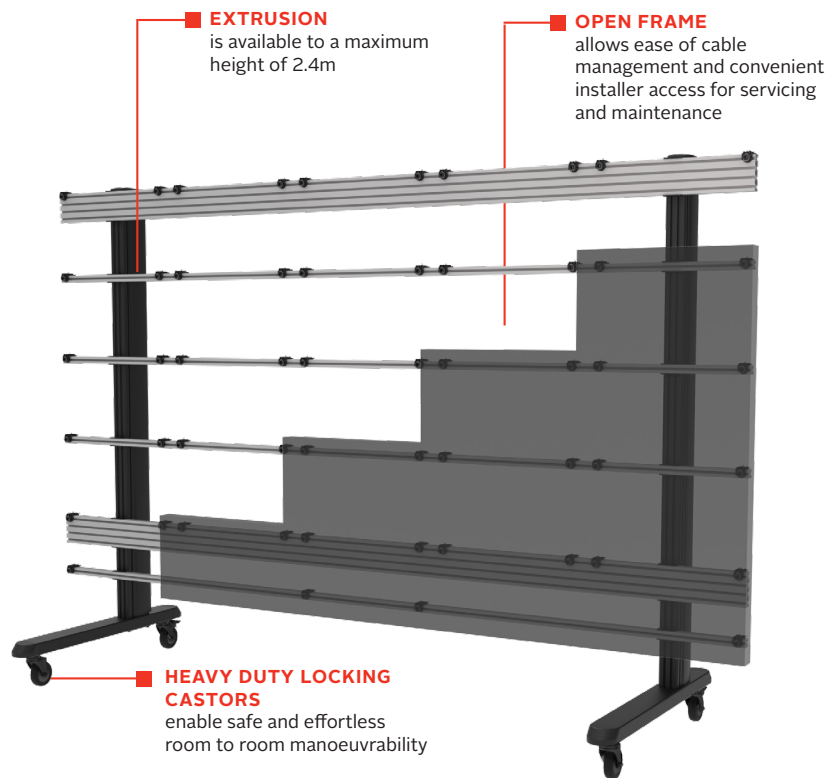

DS-LEDKFS-ICON
DS-LEDKMT-ICON

SEAMLESS KITTED+⁺

Free Standing / Mobile Trolley

FOR **Abyen** ICON 3.0 ALL-IN-ONE

The SEAMLESS Kitted+ Series is an adaptable range of substructures for the SEAMLESS Kitted Series dvLED Mounting System. For any application where mounting directly to a wall is not an option, the Kitted+ Series offers a choice of substructure categories (Free Standing / Mobile Trolley / Bolt Down / Floor-to-Wall / Floor-to-Ceiling) to safely support the total load of a dvLED video wall or all-in-one display. Kitted+ series offers a slim, space saving design and facilitates a quick and easy dvLED video wall installation for any corporate reception, retail display, hospitality venue, showroom, event or entertainment setting.

- Adaptable, kitted solution for installations where mounting direct to a wall is not an option
- Slim, space saving design fits neatly in any installation environment
- Integrated cable management in concealed channels provides a clean, clutter-free appearance
- Lightweight aluminium frame makes shipping, handling and installation easier
- Anodised aluminium finish for a durable, decorative appearance
- Compatible with all Kitted Series mounts, offering peace of mind when designing solutions or if project specs change

Example shown: DS-LEDKMT-ICON-138

Also available as:

Bolt-Down

Floor-to-Wall

Floor-to-Ceiling

Free Standing