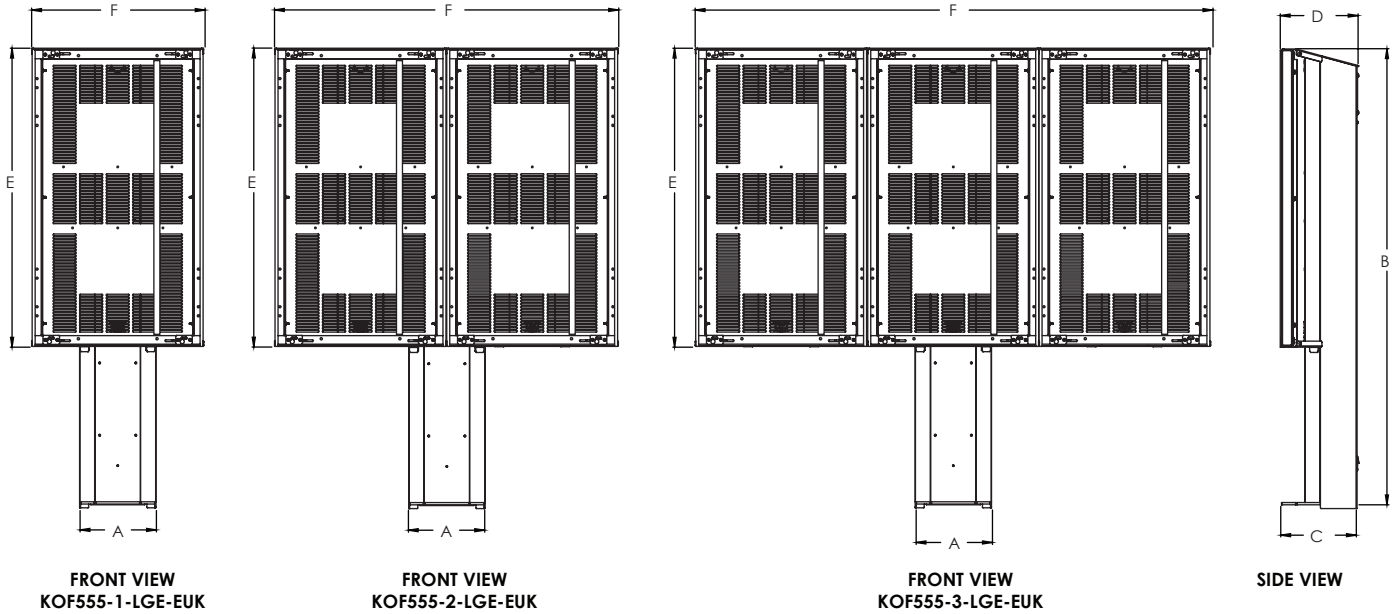

Product Specifications

MODEL NUMBERS	DIMENSIONS (W x H x D)	PRODUCT WEIGHT	FINISH	AVAILABLE COLORS
KOF555-1-LGE-EUK	28.38" x 75.67" x 12.62" (721 x 1922 x 321mm)	132lb (60kg)	Textured Powder Coat	Black
KOF555-2-LGE-EUK	57.17" x 75.67" x 12.62" (1452 x 1922 x 321mm)	163lb (74kg)		
KOF555-3-LGE-EUK	85.97" x 75.67" x 12.62" (2184 x 1922 x 321mm)	194lb (88kg)		

Package Specifications

MODEL NUMBERS	PACKAGE SIZE (W x H x D)	PACKAGE SHIP WEIGHT	PACKAGE UPC CODE	PACKAGE CONTENTS	UNITS IN PACKAGE
KOF555-1-LGE-EUK	38.00" x 84.00" x 27.00" (966 x 2134 x 686mm)	185lb (84kg)	735029350798	Digital Menu Board Enclosure, Mounting Hardware and Instructions	1
KOF555-2-LGE-EUK	60.00" x 84.00" x 40.00" (1524 x 2134 x 1016mm)	224lb (102kg)	735029350804		
KOF555-3-LGE-EUK	96.00" x 84.00" x 48.00" (2438 x 2134 x 1219mm)	290lb (132kg)	735029350811		

Options

KOF-OPT-SPK: Speaker/Microphone Kit
KOF-OPT-FAN-EUK: Media Storage Fan

KOF-OPT-SHELF: Internal Media Player Shelf

All dimensions = inch (mm)

MODEL NO.	DIMENSION "A"	DIMENSION "B"	DIMENSION "C"	DIMENSION "D"	DIMENSION "E"	DIMENSION "F"
KOF555-1-LGE-EUK	12.65" (321mm)	75.67" (1922mm)	12.54" (319mm)	13.01" (331mm)	49.49" (1257mm)	28.54" (725mm)
KOF555-2-LGE-EUK	12.65" (321mm)	75.67" (1922mm)	12.54" (319mm)	13.01" (331mm)	49.49" (1257mm)	57.17" (1452mm)
KOF555-3-LGE-EUK	12.65" (321mm)	75.67" (1922mm)	12.54" (319mm)	13.01" (331mm)	49.49" (1257mm)	85.97" (2184mm)