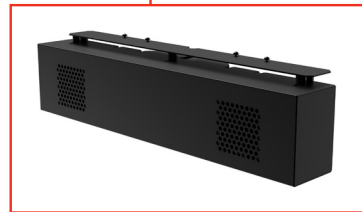

All Weather Rated

- Designed to support leading 55" outdoor digital signage displays:
 - LG 55XE4F-M
- Elegant, minimalistic design protects displays and internal equipment, while enhancing the drive-thru aesthetics
- Designed for common 8" baseplate mounting pattern, with 30° of rotational positioning to select the best viewing angle for your customers
- Designed and tested to IP54
- Create a fully integrated drive-thru solution with a variety of options:
 - Speaker/Microphone Kit (KOF-OPT-SPK)
Contact sales for further info
 - Media Storage Fan (KOF-OPT-FAN-EUK)
 - Internal Media Player Shelf (KOF-OPT-SHELF)

KOF555-3-LGE-EUK

SITE SECURITY

Captive security fasteners prevent unauthorized access and vandalism

ULTRA SLIM DESIGN

Sleek and stylish, yet rugged enough to be installed in any outdoor application for 24/7 use

MODULAR DESIGN

Displays can be installed from the front, without disturbing the adjacent units

PEDESTAL BASE

Allows for mounting to existing footing, thus eliminating the need for pouring new concrete*

*As long as it meets the requirements for various wind load specifications