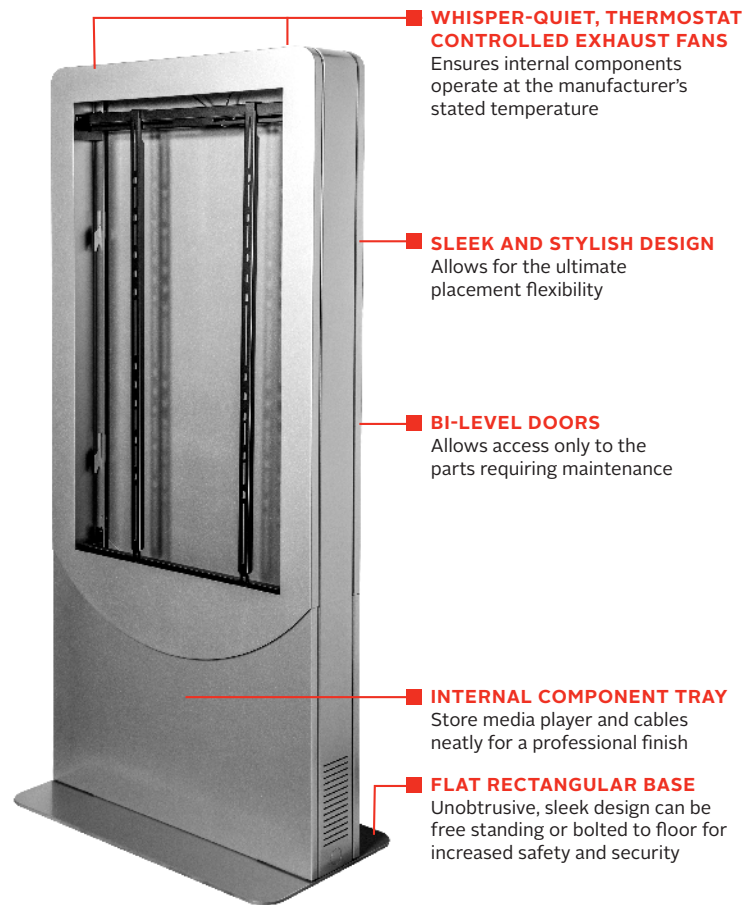

KIPC2565(-S)-EUK

Max Load
150lb (68kg)

Portrait Kiosk

Fits most 65" displays less than 4.00" (101mm) deep

Experience the elegance of Peerless-AV's new indoor Portrait Kiosk, designed to support the latest displays and touchscreen panels up to 4" deep. With a flat base that can be free standing or bolted to the ground, the kiosk allows for electric and data cable access, making it easy to install and maintain. Plus, the kiosk includes two whisper-quiet, thermostat-controlled exhaust fans to ensure the display and internal components are kept at an optimal temperature. To maintain a clean aesthetic, the kiosk offers an internal tray for media players and cables, as well as lift off, bi-level rear doors that provide direct access to parts requiring maintenance. For theft protection, the kiosk features keyed-alike cam locks specific to the kiosk. From entertaining to wayfinding, the new kiosk is an ideal solution for various indoor application settings, including corporate, retail, and hospitality.

- Designed with British steel, that provides stability, strength and corrosion-resistance for any indoor environment
- Internal micro-adjustments allow for quick positioning of display within the kiosk window for flush alignment
- Secured doors allow convenient access to the display, media player and other internal components for easy installation and maintenance
- High-performance, premium powder coat finish protects the unit and extends the product lifespan for years
- Stand-alone or fully integrated with display, audio components, media player and input components
- A wide range of custom aesthetic options also available; options include custom colour finishes, vinyl logos, wraps, etc.

Note: Kiosk enclosure does not include cover glass

Height Adjustability

Depth Adjustability

Keyed-Alike Cam Locks

Component Tray & Shelf Custom Colours Available

RoHS
COMPLIANT

TAA
COMPLIANT

Model Numbers