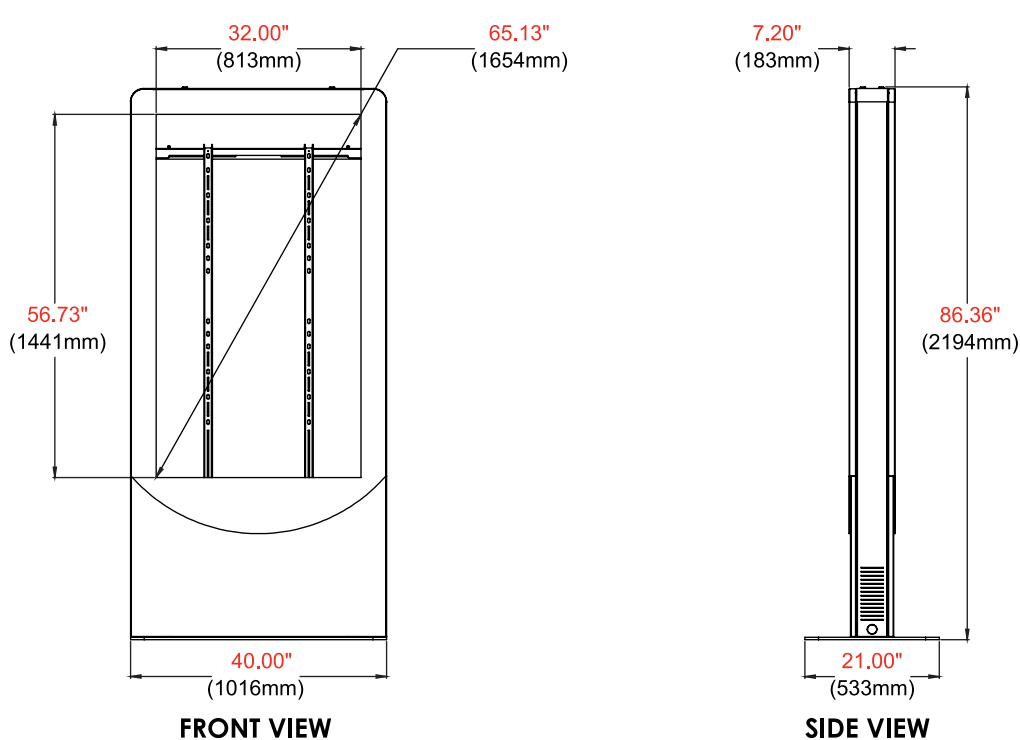

Model Numbers

WARRANTY: 5 years on metal components, 1 year on electronic components

KIPC2565(-S)-EUK Portrait Kiosk fits 65" displays less than 4.00" (101mm) deep

Product Specifications

	DIMENSIONS (W x H x D)	PRODUCT WEIGHT	LOAD CAPACITY	FINISH	AVAILABLE COLORS
KIPC2565(-S)-EUK	40.00" x 86.36" x 21.00" (1016 x 2194 x 533mm)	243lb (110kg)	150lb (68kg)	Powder Coat	KIPC2565-EUK: Gloss Black KIPC2565-S-EUK: Silver

Package Specifications

	PACKAGE SIZE (W x H x D)	PACKAGE SHIP WEIGHT	PACKAGE UPC CODE	PACKAGE CONTENTS	UNITS IN PACKAGE
KIPC2565(-S)-EUK	48.00" x 92.00" x 40.00" (1219 x 2336 x 1016mm)	303lb (137kg)	KIPC2565-EUK: 735029318378 KIPC2565-S: 735029318385	Kiosk Enclosure, Display Mount, Installation Instructions and Mounting Hardware	1

Available Custom Kiosk Accessories

Stereo Speaker System with Amplifier
Logitech Webcameras

Clear or Non-glare Tempered Glass
Logos and Graphics

Architect Specifications

The Portrait Kiosk shall be a Peerless-AV model KIPC2565(-S)-EUK and shall be located where indicated on the plans. Assembly and installation shall be done according to instructions provided by the manufacturer.

Visit peerless-av.com to see the complete line of AV solutions from Peerless-AV, including outdoor displays, kiosks, display mounts, projector mounts, carts/stands, and a full assortment of accessories.

Peerless-AV
2300 White Oak Circle
Aurora, IL 60502 USA

(800) 865-2112
(630) 375-5100
Fax: (800) 359-6500

Peerless-AV Europe
Unit 3 Watford Interchange
Colonial Way, Watford
Herts, WD24 4WP
United Kingdom
+44 (0) 1923 200100
Fax: +44 (0) 1923 200101

Peerless-AV de México
Av. de las Industrias 413
Parque Industrial Escobedo
General Escobedo, N.L.,
México, 66062
+52 (81) 8384-8300
Fax: +52 (81) 8384-8360

peerless-AV®
Driving Technology Through Innovation