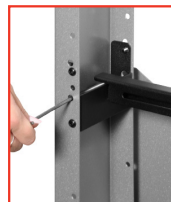

Depth Adjustability