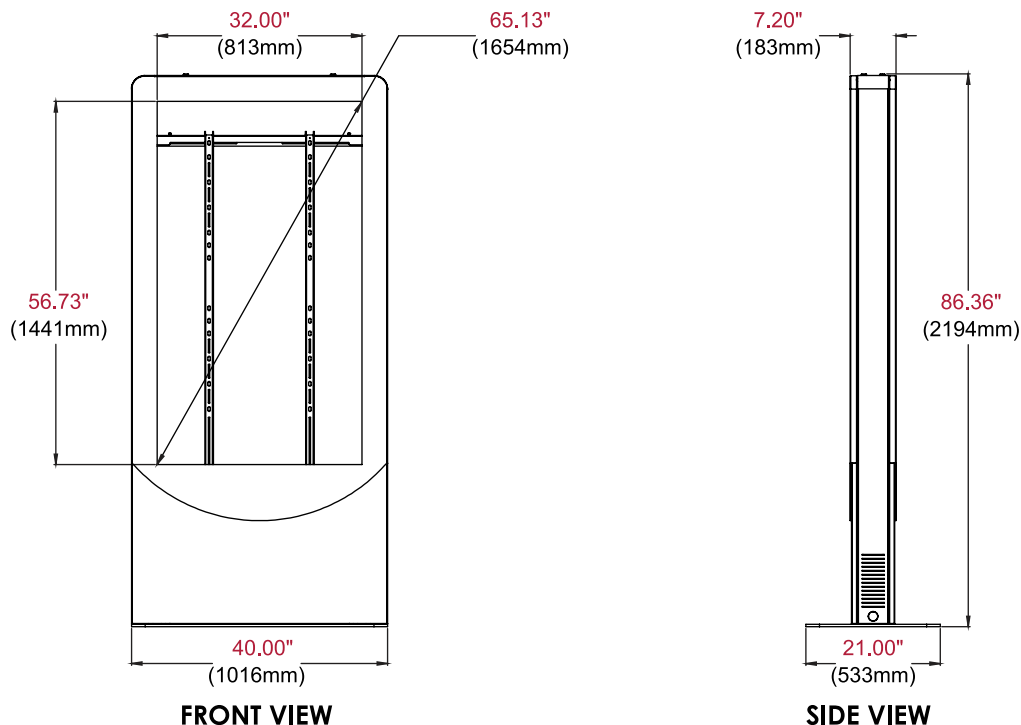

Model Numbers

WARRANTY: 5 years on metal components, 1 year on electronic components

KIPC2565B(-S)-EUK Portrait Kiosk fits 65" displays less than 1.81" (46mm) deep

Product Specifications

	DIMENSIONS (W x H x D)	PRODUCT WEIGHT	LOAD CAPACITY	FINISH	AVAILABLE COLOURS
KIPC2565B(-S)-EUK	40.00" x 86.36" x 21.00" (1016 x 2194 x 533mm)	243lb (110kg)	248lb (113kg)	Powder Coat	KIPC2565B-EUK: Gloss Black KIPC2565B-S-EUK: Silver

Package Specifications

	PACKAGE SIZE (W x H x D)	PACKAGE SHIP WEIGHT	PACKAGE UPC CODE	PACKAGE CONTENTS	UNITS IN PACKAGE
KIPC2565B(-S)-EUK	48.00" x 92.00" x 40.00" (1219 x 2336 x 1016mm)	303lb (137kg)	KIPC2565B-EUK: 735029320333 KIPC2565B-S-EUK: 735029320616	Kiosk Enclosure, Display Mount, Installation Instructions and Mounting Hardware	1

Available Custom Kiosk Accessories

Stereo Speaker System with Amplifier
Logitech Webcams

Clear or Non-glare Tempered Glass
Logos And Graphics

All dimensions = inch (mm)

Architect Specifications

The Portrait Kiosk shall be a Peerless-AV model KIPC2565B(-S)-EUK and shall be located where indicated on the plans. Assembly and installation shall be done according to instructions provided by the manufacturer.

Visit peerless-av.com to see the complete line of AV solutions from Peerless-AV, including outdoor displays, wireless, kiosks, digital audio, display mounts, projector mounts, carts/stands, and a full assortment of accessories.

Peerless-AV
2300 White Oak Circle
Aurora, IL 60502 USA
(800) 865-2112
(630) 375-5100
Fax: (800) 359-6500

Peerless-AV Europe
Unit 3 Watford Interchange
Colonial Way, Watford
Herts, WD24 4WP
United Kingdom
+44 (0) 1923 200100
Fax: +44 (0) 1923 200101

Peerless-AV de México
Ave de las Industrias 413
Parque Industrial Escobedo
Escobedo, N.L.,
Mexico 66050
+52 (81) 8384-8300
Fax: +52 (81) 8384-8360

peerless-AV®