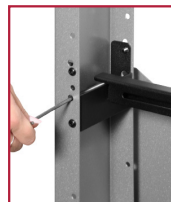

KIPC2565B-3(-S)-EUK

Display size
65"

Max load
248lb (113kg)

Portrait Kiosk

Fits most 65" displays less than 3.00" (76mm) deep

Make a statement with Peerless-AV's versatile digital signage kiosk. Designed to support two ultra-thin or thicker commercial displays, this kiosk accentuates the sleek look of the flat panel displays, while providing ample space to integrate a media player, interactive touch system, camera, etc., to create a complete interactive kiosk experience. Paired with a wide range of aesthetic options, this modular line of kiosks makes it easy to execute any advertising or branding strategy.

Peerless-AV's Portrait Back-to-Back Kiosk allows for double the advertising space.

Additional Features

- Accommodates ultra-thin or deeper commercial displays up to 3" (76mm) thick, while accentuating the slim, curvature kiosk design
- Designed with British steel, that provides stability, strength and corrosion-resistance for any indoor environment
- Two thermostat controlled fans quietly exhaust heat from inside the kiosk, ensuring proper airflow
- Internal micro-adjustments allow for quick positioning of display within the kiosk window for flush alignment
- Secured doors allow convenient access to the display, media player and other internal components for easy installation and maintenance
- Supports a wide range of aesthetic options including multiple colors, vinyl wraps, etc. to best match the environment or promote brand strategy
- Pre-assembled to simplify installation of entire solution
- High-performance, premium powder coat finish protects the unit and extends the product lifespan

Note: Kiosk enclosure does not include cover glass

Height Adjustability

Depth Adjustability

Keyed-Alike Cam Locks

Component Tray & Shelf

Custom Colours Available

RoHS

Model Numbers