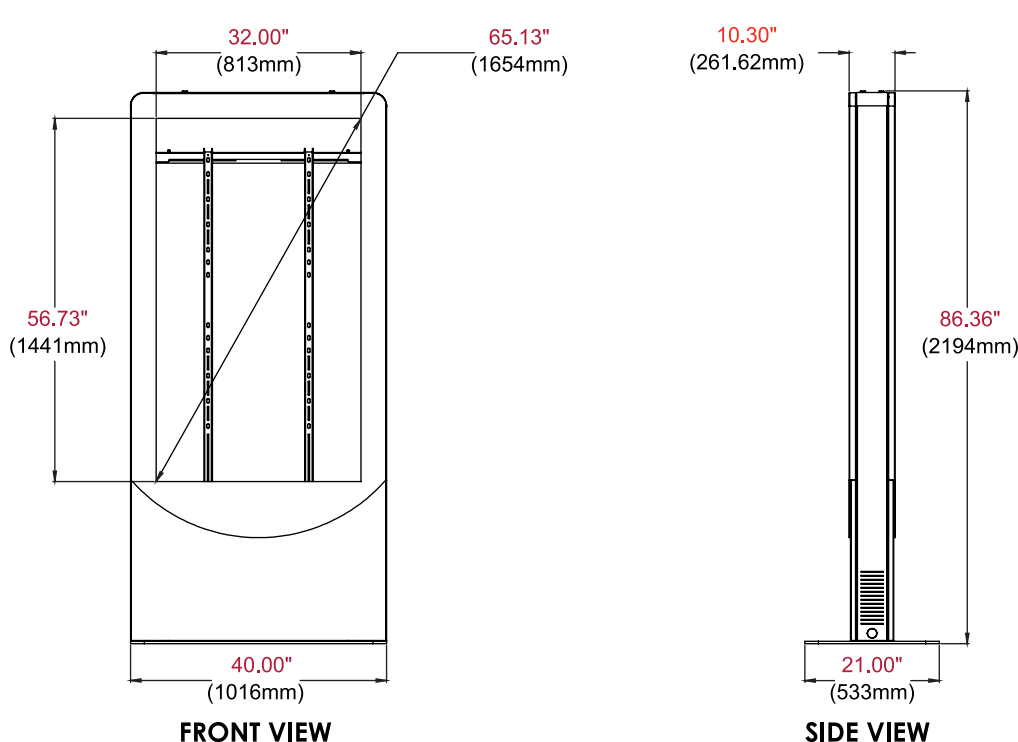

Model Numbers

WARRANTY: 5 years on metal components, 1 year on electronic components

KIPC2565B-3(-S)-EUK Portrait Kiosk fits 65" displays less than 3.00" (76mm) deep

Product Specifications

	DIMENSIONS (W x H x D)	PRODUCT WEIGHT	LOAD CAPACITY	FINISH	AVAILABLE COLORS
KIPC2565B-3(-S)-EUK	40.00" x 86.36" x 21.00" (1016 x 2194 x 533mm)	243lb (110kg)	248lb (113kg)	Powder Coat	KIPC2565B-3-EUK: Gloss Black KIPC2565B-3-S-EUK: Silver

Package Specifications

	PACKAGE SIZE (W x H x D)	PACKAGE SHIP WEIGHT	PACKAGE UPC CODE	PACKAGE CONTENTS	UNITS IN PACKAGE
KIPC2565B-3(-S)EUK	48.00" x 92.00" x 40.00" (1219 x 2336 x 1016mm)	303lb (137kg)	KIPC2565B-3-EUK: 735029320340 KIPC2565B-3-S-EUK: 735029320623	Kiosk Enclosure, Display Mount, Installation Instructions and Mounting Hardware	1

Available Custom Kiosk Accessories

Stereo Speaker System with Amplifier
Logitech Webcams

Clear or Non-glare Tempered Glass
Logos And Graphics

Architect Specifications

The Portrait Kiosk shall be a Peerless-AV model KIPC2565B-3(-S)-EUK and shall be located where indicated on the plans. Assembly and installation shall be done according to instructions provided by the manufacturer.

Visit peerless-av.com to see the complete line of AV solutions from Peerless-AV, including outdoor displays, wireless, kiosks, digital audio, display mounts, projector mounts, carts/stands, and a full assortment of accessories.

Peerless-AV
2300 White Oak Circle
Aurora, IL 60502 USA

(800) 865-2112
(630) 375-5100
Fax: (800) 359-6500

Peerless-AV Europe
Unit 3 Watford Interchange
Colonial Way, Watford
Herts, WD24 4WP
United Kingdom
+44 (0) 1923 200100
Fax: +44 (0) 1923 200101

Peerless-AV de México
Ave de las Industrias 413
Parque Industrial Escobedo
Escobedo, N.L.,
Mexico 66050
+52 (81) 8384-8300
Fax: +52 (81) 8384-8360

peerless-AV®