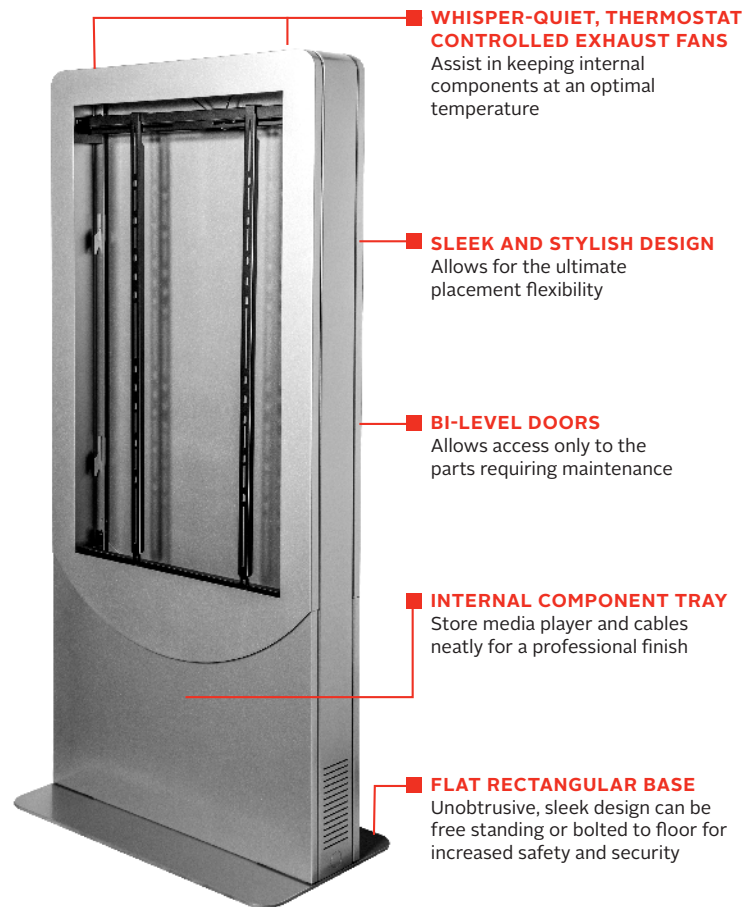

# Portrait Kiosk

Fits most 49", 50" or 55" displays less than 4.00" (101mm) deep

**Max Load**  
 125lb (56kg)

- Designed with British steel, that provides stability, strength and corrosion-resistance for any indoor environment
- Internal micro-adjustments allow for quick positioning of display within the kiosk window for flush alignment
- Secured doors allow convenient access to the display, media player and other internal components for easy installation and maintenance
- High-performance, premium powder coat finish protects the unit and extends the product lifespan for years
- Stand-alone or fully integrated with display, audio components, media player and input components
- A wide range of custom aesthetic options also available; options include custom colour finishes, vinyl logos, wraps, etc.
- Wheel Base KIPC25(-S)-WHL models are available with 2" casters and leveling feet, which allows you to easily move the kiosk around and lock it into place

Experience the elegance of Peerless-AV's new indoor Portrait Kiosk, designed to support the latest displays and touchscreen panels up to 4" deep. With a flat base that can be free standing or bolted to the ground, the kiosk allows for electric and data cable access, making it easy to install and maintain. Plus, the kiosk includes two whisper-quiet, thermostat-controlled exhaust fans to ensure the display and internal components are kept at an optimal temperature. To maintain a clean aesthetic, the kiosk offers an internal tray for media players and cables, as well as lift off, bi-level rear doors that provide direct access to parts requiring maintenance. For theft protection, the kiosk features keyed-alike cam locks. From entertaining to wayfinding, the new kiosk is an ideal solution for various indoor application settings, including corporate, retail, and hospitality.