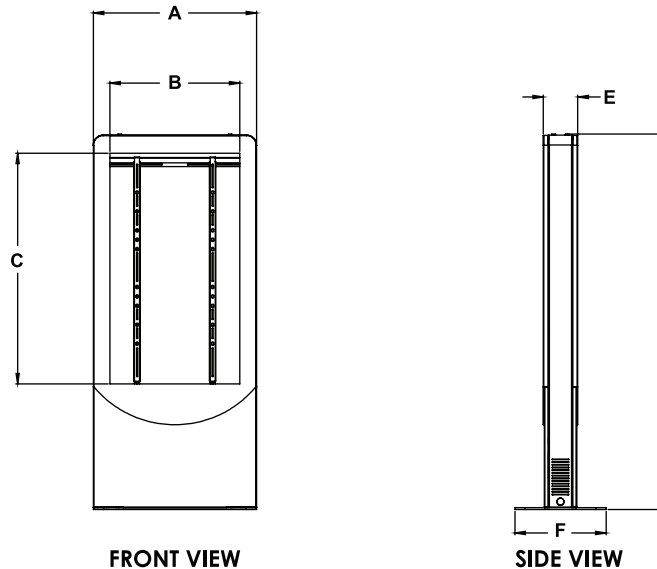

## Product Specifications

	DIMENSIONS (W x H x D)	PRODUCT WEIGHT	LOAD CAPACITY	FINISH	AVAILABLE COLORS
KIPC2549(-S)-EUK KIPC2550(-S)-EUK KIPC2555(-S)-EUK	34.00" x 78.20" x 20.50" (864 x 1986 x 521mm)	KIPC2549(-S)-EUK: 196lb (88.9kg) KIPC2550(-S)-EUK: 196lb (88.9kg) KIPC2555(-S)-EUK: 192lb (87.1kg)	125lb (56kg)	Powder Coat	KIPC2549-EUK, KIPC2550-EUK, KIPC2555-EUK: Gloss Black KIPC2549-S-EUK, KIPC2550-S-EUK, KIPC2555-S-EUK: Silver

## Package Specifications

	PACKAGE SIZE (W x H x D)	PACKAGE SHIP WEIGHT	PACKAGE UPC CODE	PACKAGE CONTENTS	UNITS IN PACKAGE
KIPC2549(-S)-EUK KIPC2550(-S)-EUK KIPC2555(-S)-EUK	38.00" x 86.00" x 27.00" (965 x 2185 x 685mm)	KIPC2549(-S)-EUK: 246lb (112kg) KIPC2550(-S)-EUK: 246lb (112kg) KIPC2555(-S)-EUK: 246lb (112kg)	KIPC2549-EUK: 735029315919 KIPC2550-EUK: 735029315933 KIPC2555-EUK: 735029315957 KIPC2549-S-EUK: 735029315926 KIPC2550-S-EUK: 735029315940 KIPC2555-S-EUK: 735029315964	Kiosk Enclosure, Display Mount, Installation Instructions and Mounting Hardware	1

## Available Custom Kiosk Accessories

Stereo Speaker System with Amplifier  
Logitech Webcameras

Clear or Non-glare Tempered Glass  
Logos and Graphics

All dimensions = inch (mm)

MODEL NO.	DIMENSION "A"	DIMENSION "B"	DIMENSION "C"	DIMENSION "D"	DIMENSION "E"	DIMENSION "F"
KIPC2549-EUK	34.00" (864mm)	24.15" (613mm)	42.78" (1087mm)	78.24" (1987mm)	7.20" (183mm)	19.00" (483mm)
KIPC2550-EUK	34.00" (864mm)	24.63" (626mm)	43.66" (1109mm)	78.24" (1987mm)	7.20" (183mm)	19.00" (483mm)
KIPC2555-EUK	34.00" (864mm)	27.03" (686mm)	48.05" (1220mm)	78.24" (1987mm)	7.20" (183mm)	19.00" (483mm)