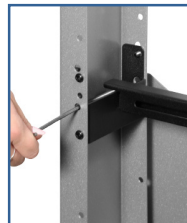

Note: Kiosk enclosure does not include cover glass

RoHS

TAA  
 COMPLIANT

Display Height Adjustability

Depth Adjustability

Keyed-Alike Cam Locks

Component Tray & Shelf

Wheel Base KIPC25(-S)-WHL Models Available

## Model Numbers

**WARRANTY: 5 years on metal components, 1 year on electronic components**

KIPC2549(-S)-EUK	Portrait Kiosk fits 49" displays less than 4.00" (101mm) deep
KIPC2550(-S)-EUK	Portrait Kiosk fits 50" displays less than 4.00" (101mm) deep
KIPC2555(-S)-EUK	Portrait Kiosk fits 55" displays less than 4.00" (101mm) deep