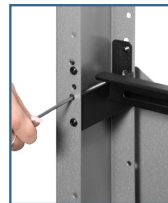

# Portrait Back-to-Back Kiosk

Fits most 49", 50" or 55" displays less than 1.81" (46mm) deep

Make a statement with Peerless-AV's versatile digital signage kiosk. Designed to support two ultra-thin or thicker commercial displays, this kiosk accentuates the sleek look of the flat panel displays, while providing ample space to integrate a media player, interactive touch system, camera, etc., to create a complete interactive kiosk experience. Paired with a wide range of aesthetic options, this modular line of kiosks makes it easy to execute any advertising or branding strategy.

Note: Kiosk enclosure does not include cover glass

Display Height Adjustability

Depth Adjustability

Keyed-Alike Cam Locks

Component Tray & Shelf

Wheel Base  
 KIPC25B(-S)-WHL  
 Models Available

RoHS

TAA  
 COMPLIANT