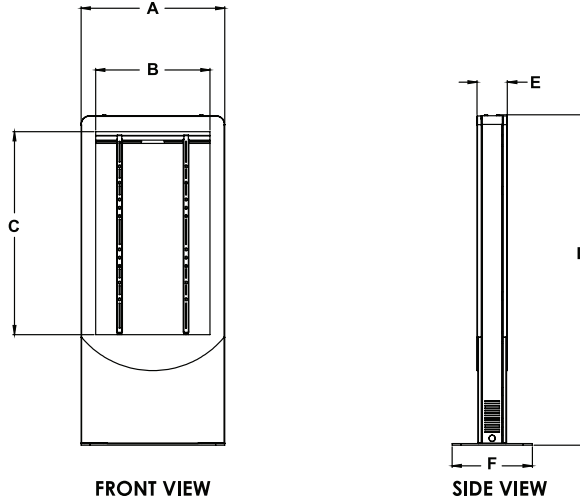

## Product Specifications

	DIMENSIONS (W x H x D)	PRODUCT WEIGHT	LOAD CAPACITY	FINISH	AVAILABLE COLOURS
KIPC2549B(-S)-EUK KIPC2550B(-S)-EUK KIPC2555B(-S)-EUK	34.00" x 78.20" x 20.50" (864 x 1986 x 521mm)	KIPC2549B(-S)-EUK: 190lb (86kg) KIPC2550B(-S)-EUK: 189lb (86kg) KIPC2555B(-S)-EUK: 181lb (82kg)	125lb (56kg) Per Display	Powder Coat	KIPC2549B-EUK, KIPC2550B-EUK, KIPC2555B-EUK: Gloss Black KIPC2549B-S-EUK, KIPC2550B-S-EUK, KIPC2555B-S-EUK: Silver

## Package Specifications

	PACKAGE SIZE (W x H x D)	PACKAGE SHIP WEIGHT	PACKAGE UPC CODE	PACKAGE CONTENTS	UNITS IN PACKAGE
KIPC2549B(-S)-EUK KIPC2550B(-S)-EUK KIPC2555B(-S)-EUK	38.00" x 86.00" x 27.00" (965 x 2185 x 685mm)	KIPC2549B(-S)-EUK: 230lb (104kg) KIPC2550B(-S)-EUK: 229lb (104kg) KIPC2555B(-S)-EUK: 221lb (100kg)	KIPC2549B-EUK: 735029320296 KIPC2550B-EUK: 735029315933 KIPC2555B-EUK: 735029320319 KIPC2549B-S-EUK: 735029320302 KIPC2550B-S-EUK: 735029315933 KIPC2555B-S-EUK: 735029320326	Kiosk Enclosure, Display Mount, Installation Instructions and Mounting Hardware	1

## Available Custom Kiosk Accessories

Stereo Speaker System with Amplifier  
Logitech Webcameras

Clear or Non-glare Tempered Glass  
Logos and Graphics

All dimensions = inch (mm)

MODEL NO.	DIMENSION "A"	DIMENSION "B"	DIMENSION "C"	DIMENSION "D"	DIMENSION "E"	DIMENSION "F"
KIPC2549B-EUK	34.00" (864mm)	24.15" (613mm)	42.78" (1087mm)	78.24" (1987mm)	7.20" (183mm)	19.00" (483mm)
KIPC2550B-EUK	34.00" (864mm)	24.63" (626mm)	43.66" (1109mm)	78.24" (1987mm)	7.20" (183mm)	19.00" (483mm)
KIPC2555B-EUK	34.00" (864mm)	27.03" (686mm)	48.05" (1220mm)	78.24" (1987mm)	7.20" (183mm)	19.00" (483mm)