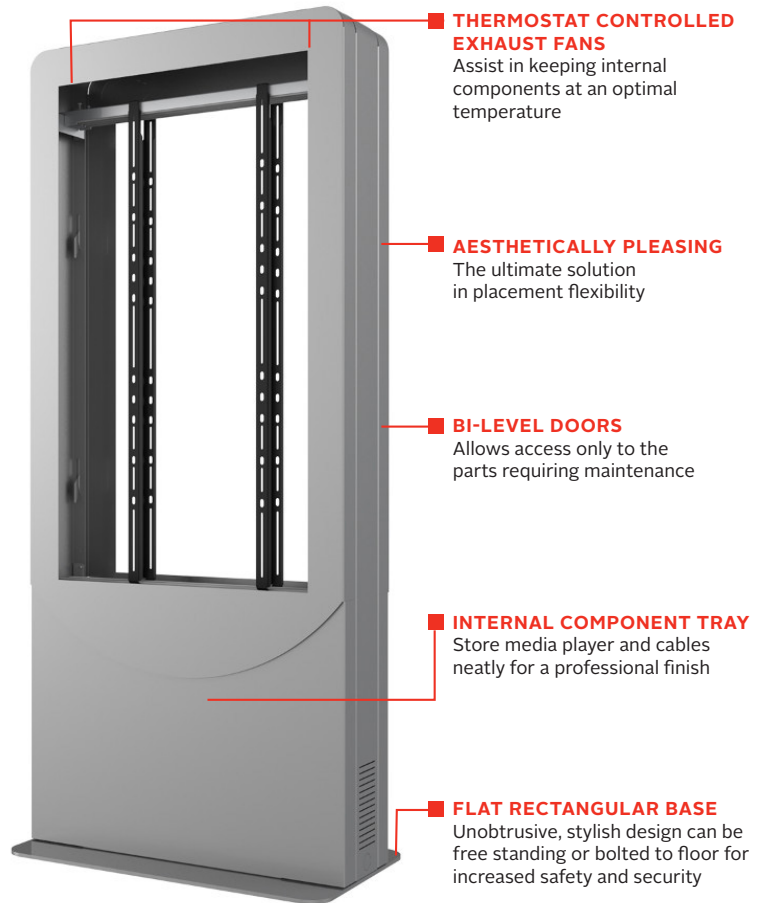

KIPC2549B(-S)-EUK  
 KIPC2550B(-S)-EUK  
 KIPC2555B(-S)-EUK

**Max Load**  
 125lb (56kg)  
 Per Display

- Designed with British steel, that provides stability, strength and corrosion-resistance for any indoor environment
- Accommodates ultra-thin or deeper commercial displays up to 1.81" (46mm) thick, while accentuating the slim, curvature kiosk design
- Two thermostat controlled fans quietly exhaust heat from inside the kiosk, ensuring proper airflow
- Internal micro-adjustments allow for quick positioning of display within the kiosk window for flush alignment
- Secured doors allow convenient access to the display, media player and other internal components for easy installation and maintenance
- Supports a wide range of aesthetic options including multiple colours, vinyl wraps, etc. to best match the environment or promote brand strategy
- Pre-assembled to simplify installation of entire solution
- High-performance, premium powder coat finish protects the unit and extends the product lifespan

# Portrait Back-to-Back Kiosk

Fits most 49", 50" or 55" displays less than 1.81" (46mm) deep

Make a statement with Peerless-AV's versatile digital signage kiosk. Designed to support two ultra-thin or thicker commercial displays, this kiosk accentuates the sleek look of the flat panel displays, while providing ample space to integrate a media player, interactive touch system, camera, etc., to create a complete interactive kiosk experience. Paired with a wide range of aesthetic options, this modular line of kiosks makes it easy to execute any advertising or branding strategy.

Note: Kiosk enclosure does not include cover glass

Display Height Adjustability

Depth Adjustability

Keyed-Alike Cam Locks

Component Tray & Shelf

Wheel Base  
 KIPC25B(-S)-WHL  
 Models Available

RoHS

TAA  
 COMPLIANT