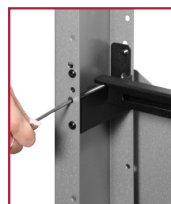

Depth Adjustability