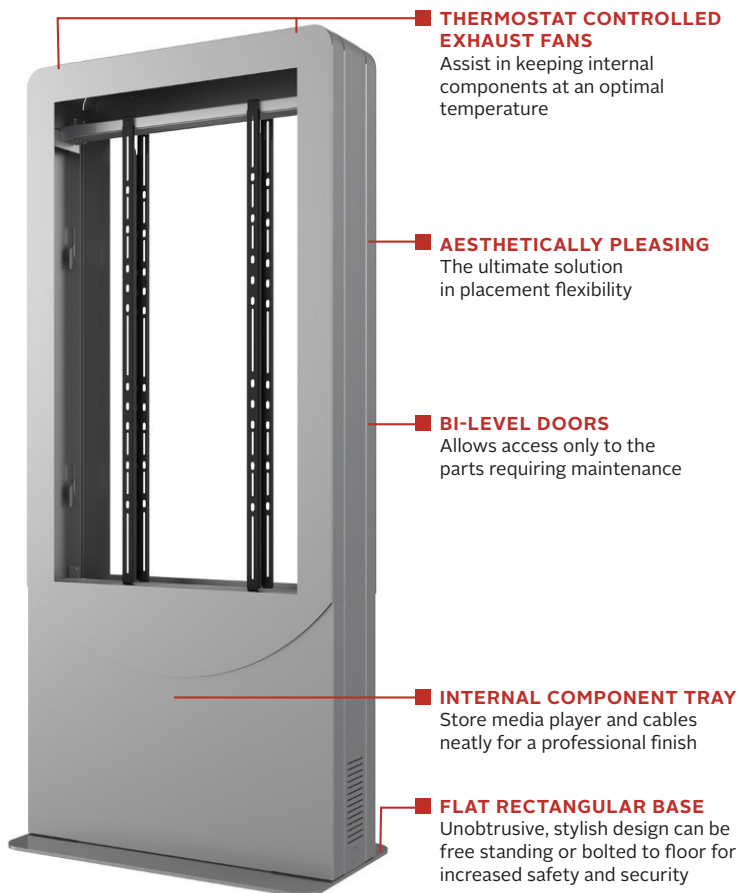

RoHS
2002/95/EC