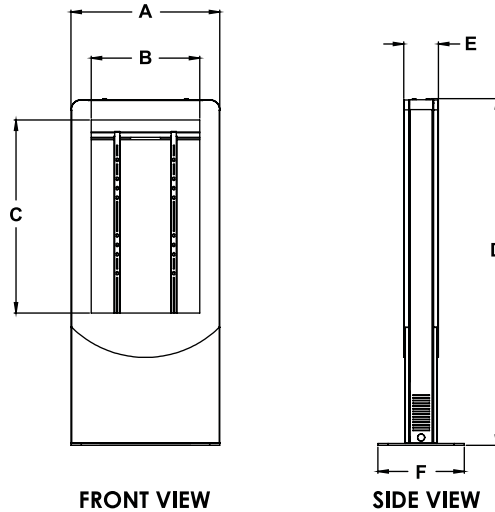

Product Specifications

	DIMENSIONS (W x H x D)	PRODUCT WEIGHT	LOAD CAPACITY	FINISH	AVAILABLE COLORS
KIPC2546(-S)-EUK KIPC2547(-S)-EUK KIPC2548(-S)-EUK	31.00"x72.20"x18.00" (787 x 1834 x 457mm)	KIPC2546(-S)-EUK: 169lb (76.7kg) KIPC2547(-S)-EUK: 168lb (76.2kg) KIPC2548(-S)-EUK: 168lb (76.2kg)	125lb (56kg)	Powder Coat	KIPC2546-EUK, KIPC2547-EUK, KIPC2548-EUK: Gloss Black KIPC2546-S-EUK, KIPC2547-S-EUK, KIPC2548-S-EUK: Silver

Package Specifications

	PACKAGE SIZE (W x H x D)	PACKAGE SHIP WEIGHT	PACKAGE UPC CODE	PACKAGE CONTENTS	UNITS IN PACKAGE
KIPC2546(-S)-EUK KIPC2547(-S)-EUK KIPC2548(-S)-EUK	38.00" x 79.00" x 27.00" (965 x 2007 x 685mm)	KIPC2546(-S)-EUK 209lb (95kg) KIPC2547(-S)-EUK 208lb (94kg) KIPC2548(-S)-EUK 208lb (94kg)	KIPC2546-EUK: 735029315858 KIPC2547-EUK: 735029315872 KIPC2548-EUK: 735029315896 KIPC2546-S-EUK: 735029315865 KIPC2547-S-EUK: 735029315889 KIPC2548-S-EUK: 735029315902	Kiosk Enclosure, Display Mount, Installation Instructions and Mounting Hardware	1

Accessories

CL-SCG200: Screen Cleaning Gel
DEB-HD10: 32' (10m) High Speed HDMI® Cables with Ethernet

Contact Peerless-AV Customer Care for more information at info@peerless-av.com or 800.865.2112

All dimensions = inch (mm)

MODEL NO.	DIMENSION "A"	DIMENSION "B"	DIMENSION "C"	DIMENSION "D"	DIMENSION "E"	DIMENSION "F"
KIPC2546-EUK	31.00" (787mm)	22.61" (574mm)	40.20" (1021mm)	72.24" (1835mm)	7.20" (183mm)	18.00" (457mm)
KIPC2547-EUK	31.00" (787mm)	23.10" (587mm)	41.07" (1043mm)	72.24" (1835mm)	7.20" (183mm)	18.00" (457mm)
KIPC2548-EUK	31.00" (787mm)	23.57" (599mm)	41.96" (1066mm)	72.24" (1835mm)	7.20" (183mm)	18.00" (457mm)

Architect Specifications

The Portrait Kiosk shall be a Peerless-AV model KIPC2546(-S)-EUK, KIPC2547(-S)-EUK or KIPC2548(-S)-EUK and shall be located where indicated on the plans. Assembly and installation shall be done according to instructions provided by the manufacturer.

Visit peerless-av.com to see the complete line of AV solutions from Peerless-AV, including outdoor displays, wireless, kiosks, digital audio, display mounts, projector mounts, carts/stands, and a full assortment of accessories.

Peerless-AV
2300 White Oak Circle
Aurora, IL 60502 USA

(800) 865-2112
(630) 375-5100
Fax: (800) 359-6500

Peerless-AV Europe
Unit 3 Watford Interchange
Colonial Way, Watford
Herts, WD24 4WP
United Kingdom
+44 (0) 1923 200100
Fax: +44 (0) 1923 200101

Peerless-AV de México
Ave de las Industrias 413
Parque Industrial Escobedo
Escobedo, N.L.,
Mexico 66050
+52 (81) 8384-8300
Fax: +52 (81) 8384-8360