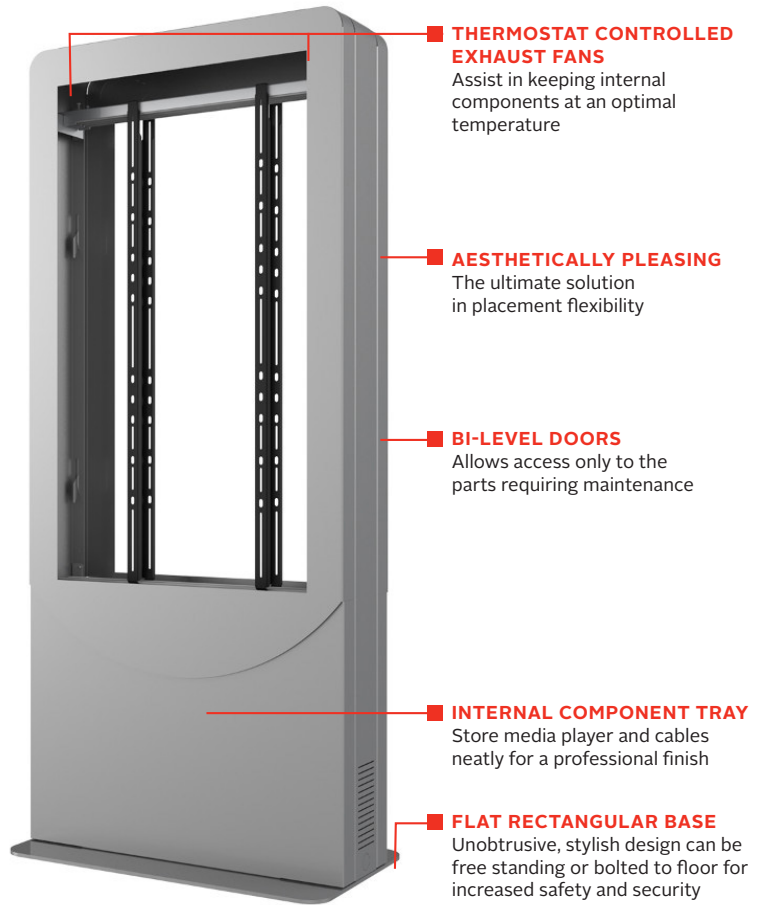

# Portrait Back-to-Back Kiosk

Fits most 46", 47" or 48" displays less than 1.81" (46mm) deep

Make a statement with Peerless-AV's versatile digital signage kiosk. Designed to support two ultra-thin or thicker commercial displays, this kiosk accentuates the sleek look of the flat panel displays, while providing ample space to integrate a media player, interactive touch system, camera, etc., to create a complete interactive kiosk experience. Paired with a wide range of aesthetic options, this modular line of kiosks makes it easy to execute any advertising or branding strategy.

- Designed with British steel, that provides stability, strength and corrosion-resistance for any indoor environment
- Accommodates ultra-thin or deeper commercial displays up to 1.81" (46mm) thick, while accentuating the slim, curvature kiosk design
- Two thermostat controlled fans quietly exhaust heat from inside the kiosk, ensuring proper airflow
- Internal micro-adjustments allow for quick positioning of display within the kiosk window for flush alignment
- Secured doors allow convenient access to the display, media player and other internal components for easy installation and maintenance
- Supports a wide range of aesthetic options including multiple colours, vinyl wraps, etc. to best match the environment or promote brand strategy
- Pre-assembled to simplify installation of entire solution
- High-performance, premium powder coat finish protects the unit and extends the product lifespan

Note: Kiosk enclosure does not include cover glass

## Model Numbers

**WARRANTY: 5 years on metal components, 1 year on electronic components**

KIPC2546B(-S)-EUK	Portrait Back-to-Back Kiosk fits 46" displays less than 1.81" (46mm) deep
KIPC2547B(-S)-EUK	Portrait Back-to-Back Kiosk fits 47" displays less than 1.81" (46mm) deep
KIPC2548B(-S)-EUK	Portrait Back-to-Back Kiosk fits 48" displays less than 1.81" (46mm) deep