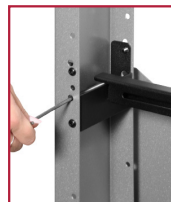

Depth Adjustability