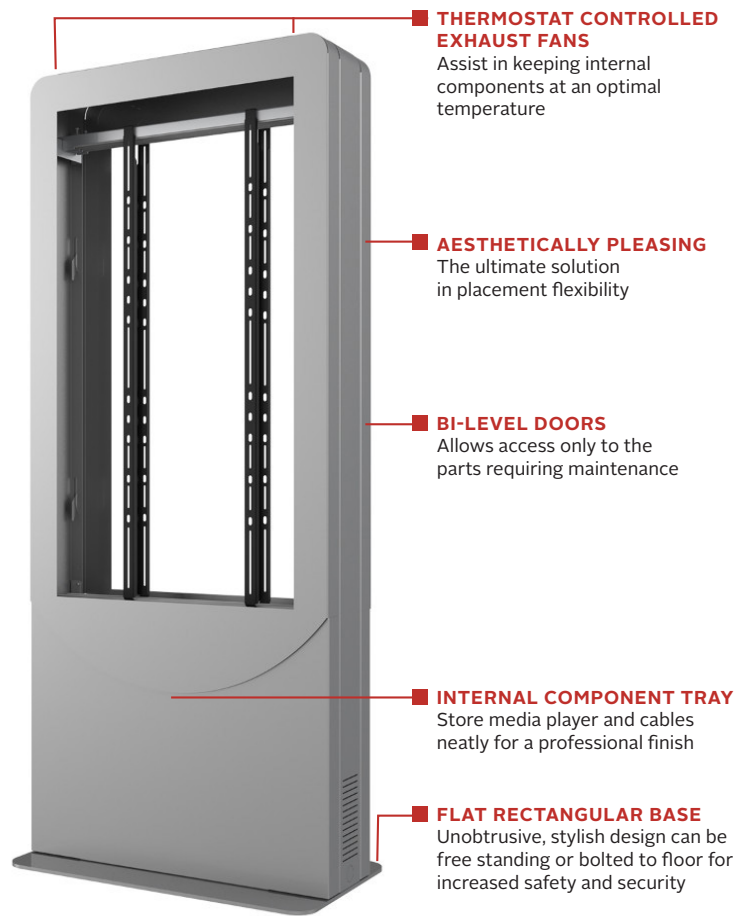

RoHS
2002/95/EC