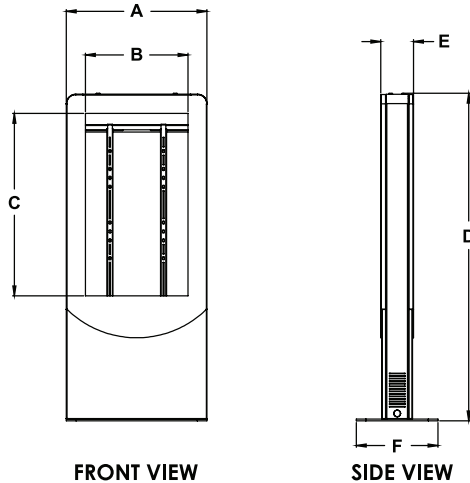

Product Specifications

	DIMENSIONS (W x H x D)	PRODUCT WEIGHT	LOAD CAPACITY	FINISH	AVAILABLE COLOURS
KIPC2540B(-S)-EUK KIPC2542B(-S)-EUK KIPC2543B(-S)-EUK	28.00" x 72.20" x 18.00" (711 x 1834 x 457mm)	KIPC2540B(-S)-EUK: 159lb (72kg) KIPC2542B(-S)-EUK: 156lb (71kg) KIPC2543B(-S)-EUK: 155lb (70kg)	125lb (56kg) Per Display	Powder Coat	KIPC2540B-EUK, KIPC2542B-EUK, KIPC2543B-EUK: Gloss Black KIPC2540B-S-EUK, KIPC2542B-S-EUK, KIPC2543B-S-EUK: Silver

Package Specifications

	PACKAGE SIZE (W x H x D)	PACKAGE SHIP WEIGHT	PACKAGE UPC CODE	PACKAGE CONTENTS	UNITS IN PACKAGE
KIPC2540B(-S)-EUK KIPC2542B(-S)-EUK KIPC2543B(-S)-EUK	38.00" x 79.00" x 27.00" (965 x 2007 x 685mm)	KIPC2540B(-S)-EUK: 199lb (90kg) KIPC2542B(-S)-EUK: 196lb (89kg) KIPC2543B(-S)-EUK: 195lb (88kg)	KIPC2540B-EUK: 735029320173 KIPC2542B-EUK: 735029320197 KIPC2543B-EUK: 735029320210 KIPC2540B-S-EUK: 735029320180 KIPC2542B-S-EUK: 735029320203 KIPC2543B-S-EUK: 735029320227	Kiosk Enclosure, Display Mount, Installation Instructions and Mounting Hardware	1

Available Custom Kiosk Accessories

Stereo Speaker System with Amplifier
Logitech Webcameras

Clear or Non-glare Tempered Glass
Logos and Graphics

All dimensions = inch (mm)

MODEL NO.	DIMENSION "A"	DIMENSION "B"	DIMENSION "C"	DIMENSION "D"	DIMENSION "E"	DIMENSION "F"
KIPC2540B-EUK	28.00" (711mm)	19.67" (500mm)	34.97" (888mm)	72.24" (1835mm)	7.14" (181mm)	18.00" (457mm)
KIPC2542B-EUK	28.00" (711mm)	20.65" (525mm)	36.72" (933mm)	72.24" (1835mm)	7.14" (181mm)	18.00" (457mm)
KIPC2543B-EUK	28.00" (711mm)	21.13" (537mm)	37.59" (955mm)	72.24" (1835mm)	7.14" (181mm)	18.00" (457mm)

Architect Specifications

The Portrait Back-to-Back Kiosk shall be a Peerless-AV model KIPC2540B(-S)-EUK, KIPC2542B(-S)-EUK or KIPC2543B(-S)-EUK and shall be located where indicated on the plans. Assembly and installation shall be done according to instructions provided by the manufacturer.

Visit peerless-av.com to see the complete line of AV solutions from Peerless-AV, including outdoor displays, kiosks, display mounts, projector mounts, carts/stands, and a full assortment of accessories.

Peerless-AV
2300 White Oak Circle
Aurora, IL 60502 USA

(800) 865-2112
(630) 375-5100
Fax: (800) 359-6500

Peerless-AV Europe
Unit 3 Watford Interchange
Colonial Way, Watford
Herts, WD24 4WP
United Kingdom
+44 (0) 1923 200100
Fax: +44 (0) 1923 200101

Peerless-AV Latin America
Av. de las Industrias 413
Parque Industrial Escobedo
General Escobedo, N.L.,
México, 66062
+52 (81) 8384-8300
Fax: +52 (81) 8384-8360

peerless-AV®
Driving Technology Through Innovation

LIT-1610-EUK-rev.3