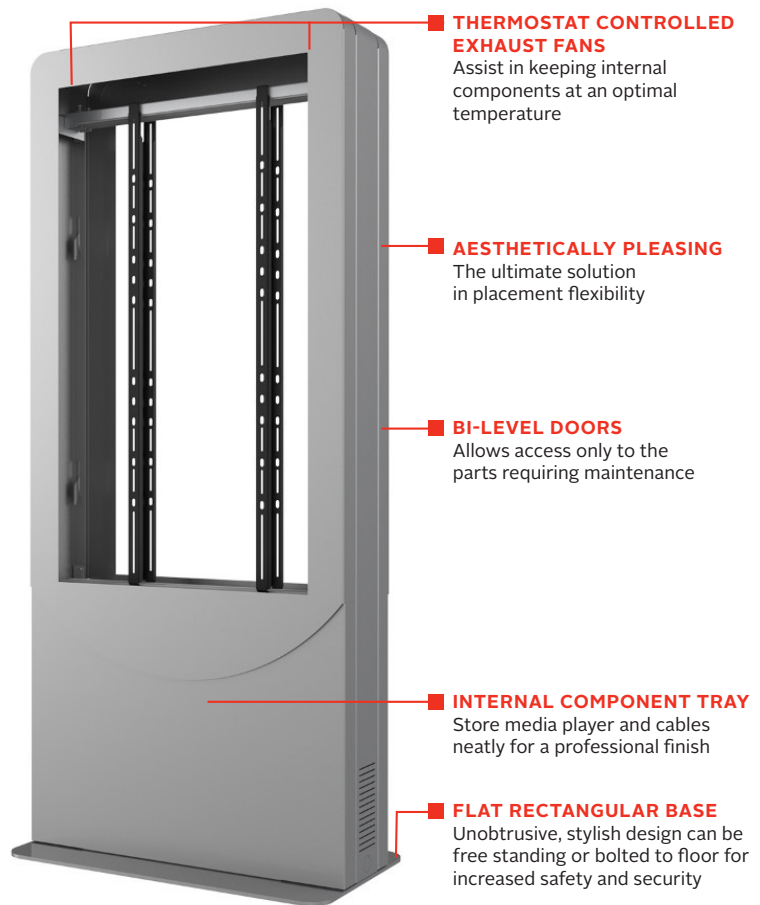

KIPC2540B(-S)-EUK  
 KIPC2542B(-S)-EUK  
 KIPC2543B(-S)-EUK

**Max Load**  
 125lb (56kg)  
 Per Display

- Designed with British steel, that provides stability, strength and corrosion-resistance for any indoor environment
- Accommodates ultra-thin or deeper commercial displays up to 1.81" (46mm) thick, while accentuating the slim, curvature kiosk design
- Two thermostat controlled fans quietly exhaust heat from inside the kiosk, ensuring proper airflow
- Internal micro-adjustments allow for quick positioning of display within the kiosk window for flush alignment
- Secured doors allow convenient access to the display, media player and other internal components for easy installation and maintenance
- Supports a wide range of aesthetic options including multiple colours, vinyl wraps, etc. to best match the environment or promote brand strategy
- Pre-assembled to simplify installation of entire solution
- High-performance, premium powder coat finish protects the unit and extends the product lifespan

# Portrait Back-to-Back Kiosk

Fits most 40", 42" or 43" displays less than 1.81" (46mm) deep

Make a statement with Peerless-AV's versatile digital signage kiosk. Designed to support two ultra-thin or thicker commercial displays, this kiosk accentuates the sleek look of the flat panel displays, while providing ample space to integrate a media player, interactive touch system, camera, etc., to create a complete interactive kiosk experience. Paired with a wide range of aesthetic options, this modular line of kiosks makes it easy to execute any advertising or branding strategy.

Note: Kiosk enclosure does not include cover glass

Height Adjustability

Depth Adjustability

Keyed-Alike Cam Locks

Component Tray & Shelf Custom Colours Available

TAA  
COMPLIANT