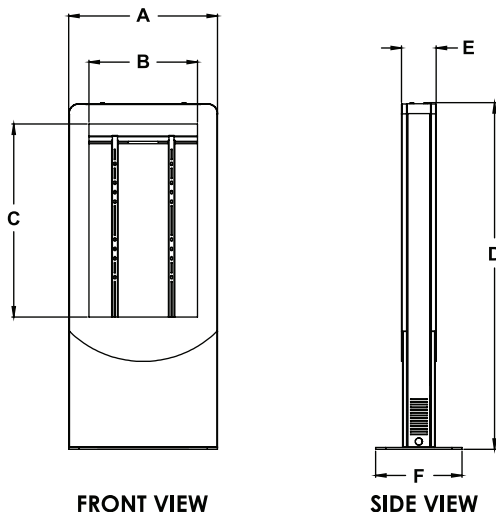

KIPC2540B-3(-S)-EUK	Portrait Back-to-Back Kiosk fits 40" displays less than 3" (76mm) deep
KIPC2542B-3(-S)-EUK	Portrait Back-to-Back Kiosk fits 42" displays less than 3" (76mm) deep
KIPC2543B-3(-S)-EUK	Portrait Back-to-Back Kiosk fits 43" displays less than 3" (76mm) deep

Product Specifications

	DIMENSIONS (W x H x D)	PRODUCT WEIGHT	LOAD CAPACITY	FINISH	AVAILABLE COLORS
KIPC2540B-3(-S)-EUK KIPC2542B-3(-S)-EUK KIPC2543B-3(-S)-EUK	28.00" x 72.24" x 18.00" (711 x 1835 x 457mm)	KIPC2540B-3(-S)-EUK: 159lb (72kg) KIPC2542B-3(-S)-EUK: 156lb (71kg) KIPC2543B-3(-S)-EUK: 155lb (70kg)	248lb (113kg)	Powder Coat	KIPC2540B-3-EUK, KIPC2542B-3-EUK, KIPC2543B-3-EUK: Gloss Black KIPC2540B-3-S-EUK, KIPC2542B-3-S-EUK, KIPC2543B-3-S-EUK: Silver

Package Specifications

	PACKAGE SIZE (W x H x D)	PACKAGE SHIP WEIGHT	PACKAGE UPC CODE	PACKAGE CONTENTS	UNITS IN PACKAGE
KIPC2540B-3(-S)-EUK KIPC2542B-3(-S)-EUK KIPC2543B-3(-S)-EUK	38.00" x 79.00" x 27.00" (965 x 2007 x 685mm)	KIPC2540B-3(-S)-EUK: 199lb (90kg) KIPC2542B-3(-S)-EUK: 196lb (89kg) KIPC2543B-3(-S)-EUK: 195lb (88kg)	KIPC2540B-3-EUK: 735029320425 KIPC2542B-3-EUK: 735029320432 KIPC2543B-3-EUK: 735029320470 KIPC2540B-3-S-EUK: 735029320456 KIPC2542B-3-S-EUK: 735029320463 KIPC2543B-3-S-EUK: 735029320487	Kiosk Enclosure, Display Mount, Installation Instructions and Mounting Hardware	1

All dimensions = inch (mm)

MODEL NO.	DIMENSION "A"	DIMENSION "B"	DIMENSION "C"	DIMENSION "D"	DIMENSION "E"	DIMENSION "F"
KIPC2540B-3-EUK	28.00" (711mm)	19.67" (500mm)	34.97" (888mm)	72.24" (1835mm)	10.20" (259mm)	18.00" (457mm)
KIPC2542B-3-EUK	28.00" (711mm)	20.65" (525mm)	36.72" (933mm)	72.24" (1835mm)	10.20" (259mm)	18.00" (457mm)
KIPC2543B-3-EUK	28.00" (711mm)	21.13" (537mm)	37.59" (955mm)	72.24" (1835mm)	10.20" (259mm)	18.00" (457mm)