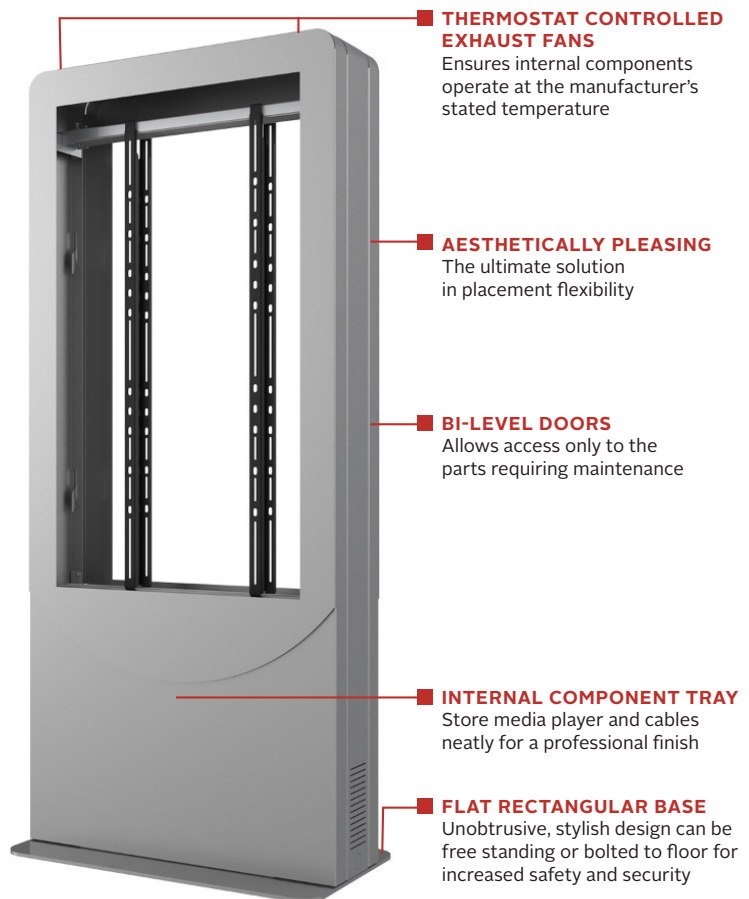

KIPC2540B-3(-S)-EUK
 KIPC2542B-3(-S)-EUK
 KIPC2543B-3(-S)-EUK

 Display size
 40", 42" or 43"

 Max load
 248lb (113kg)

Portrait Back-to-Back Kiosk

Fits most 40", 42" or 43" displays less than 3" (76mm) deep

Make a statement with Peerless-AV's versatile digital signage kiosk. Designed to support two ultra-thin or thicker commercial displays, this kiosk accentuates the sleek look of the flat panel displays, while providing ample space to integrate a media player, interactive touch system, camera, etc., to create a complete interactive kiosk experience. Paired with a wide range of aesthetic options, this modular line of kiosks makes it easy to execute any advertising or branding strategy.

Peerless-AV's Portrait Back-to-Back Kiosk allows for double the advertising space.

Additional Features

- Accommodates ultra-thin or deeper commercial displays up to 3" (76mm) thick, while accentuating the slim, curvature kiosk design
- Designed with architectural aluminum and a 3/8" steel base plate that provides stability, strength and corrosion resistance
- Two thermostat controlled fans quietly exhaust heat from inside the kiosk, ensuring proper airflow
- Internal micro-adjustments allow for quick positioning of display within the kiosk window for flush alignment
- Secured doors allow convenient access to the display, media player and other internal components for easy installation and maintenance
- Stand-alone or fully integrated with display, audio components, media player and input components
- Supports a wide range of aesthetic options including multiple colors, vinyl wraps, etc. to best match the environment or promote brand strategy
- Pre-assembled to simplify installation of entire solution
- High-performance, premium powder coat finish protects the unit and extends the product lifespan