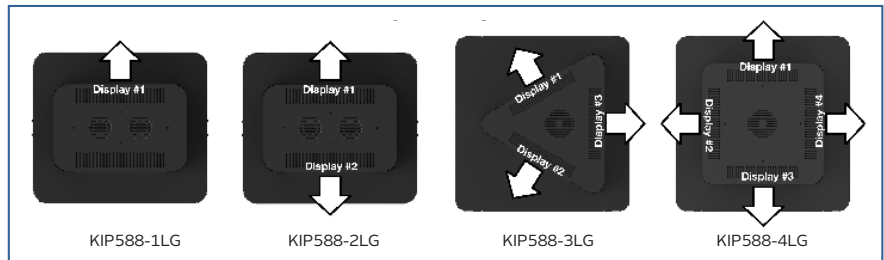

2" swivel casters meet UL/cUL requirements

KIP588-4LG-EUK shown with (4) LG Ultra Stretch Displays (Displays Sold Separately)

Top Views

KIP588-1LG-EUK	One-Sided Ultra Stretch Portrait Kiosk for LG Ultra Stretch Digital Signage (88BH7F, 88BH7G-B)
KIP588-2LG-EUK	Two-Sided Ultra Stretch Portrait Kiosk for LG Ultra Stretch Digital Signage (88BH7F, 88BH7G-B)
KIP588-3LG-EUK	Three-Sided Ultra Stretch Portrait Kiosk for LG Ultra Stretch Digital Signage (88BH7F, 88BH7G-B)
KIP588-4LG-EUK	Four-Sided Ultra Stretch Portrait Kiosk for LG Ultra Stretch Digital Signage (88BH7F, 88BH7G-B)

Product Specifications

	DIMENSIONS (W x H x D)	PRODUCT WEIGHT	LOAD CAPACITY	FINISH	AVAILABLE COLORS
KIP588-1LG-EUK KIP588-2LG-EUK	36.06" x 90.80" x 32.50" (916 x 2306 x 826mm)	158lb (72kg) 158lb (72kg)	80lb (36kg) 160lb (72kg)	Powder Coat	Gloss Black
KIP588-3LG-EUK KIP588-4LG-EUK	42.63" x 90.80" x 42.75" (1083 x 2306 x 1086mm)	176lb (80kg) 172lb (78kg)	240lb (109kg) 320lb (145kg)		

Package Specifications

	PACKAGE SIZE (W x H x D)	PACKAGE SHIP WEIGHT	PACKAGE UPC CODE	PACKAGE CONTENTS	UNITS IN PACKAGE
KIP588-1LG-EUK KIP588-2LG-EUK	48.00" x 95.00" x 40.00" (1219 x 2413 x 1016mm)	259lb (117kg) 218lb (99kg)	735029335788 735029335795	Kiosk, Display Brackets, Installation Instructions & Mounting Hardware	1
KIP588-3LG-EUK KIP588-4LG-EUK	65.00" x 95.00" x 44.00" (1651 x 2413 x 1117mm)	256lb (116kg) 265lb (120kg)	735029335801 735029335818		