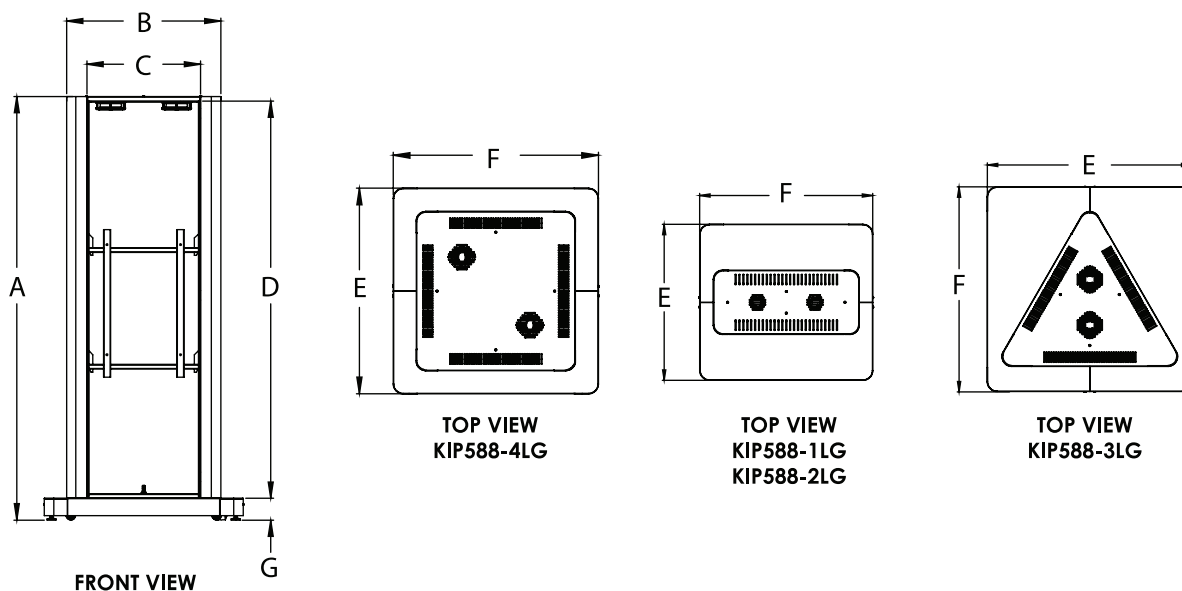

2" swivel casters meet UL/cUL requirements

KIP588-4LG-EUK shown with (4) LG Ultra Stretch Displays (Displays Sold Separately)

Top Views

KIP588-1LG-EUK	One-Sided Ultra Stretch Portrait Kiosk for LG Ultra Stretch Digital Signage (88BH7F, 88BH7G-B)
KIP588-2LG-EUK	Two-Sided Ultra Stretch Portrait Kiosk for LG Ultra Stretch Digital Signage (88BH7F, 88BH7G-B)
KIP588-3LG-EUK	Three-Sided Ultra Stretch Portrait Kiosk for LG Ultra Stretch Digital Signage (88BH7F, 88BH7G-B)
KIP588-4LG-EUK	Four-Sided Ultra Stretch Portrait Kiosk for LG Ultra Stretch Digital Signage (88BH7F, 88BH7G-B)

Product Specifications

	DIMENSIONS (W x H x D)	PRODUCT WEIGHT	LOAD CAPACITY	FINISH	AVAILABLE COLORS
KIP588-1LG-EUK KIP588-2LG-EUK	36.06" x 90.80" x 32.50" (916 x 2306 x 826mm)	158lb (72kg) 158lb (72kg)	80lb (36kg) 160lb (72kg)	Powder Coat	Gloss Black
KIP588-3LG-EUK KIP588-4LG-EUK	42.63" x 90.80" x 42.75" (1083 x 2306 x 1086mm)	176lb (80kg) 172lb (78kg)	240lb (109kg) 320lb (145kg)		

All dimensions = inch (mm)

MODEL NO.	DIMENSION "A"	DIMENSION "B"	DIMENSION "C"	DIMENSION "D"	DIMENSION "E"	DIMENSION "F"	DIMENSION "G"
KIP588-1LG-EUK	90.80" (2306mm)	30.31" (770mm)	24.31" (617mm)	85.11" (2162mm)	32.50" (826mm)	36.06" (916mm)	4.67" (119mm)
KIP588-2LG-EUK	90.80" (2306mm)	30.31" (770mm)	24.31" (617mm)	85.11" (2162mm)	32.50" (826mm)	36.06" (916mm)	4.67" (119mm)
KIP588-3LG-EUK	90.80" (2306mm)	36.61" (930mm)	24.19" (614mm)	85.07" (2161mm)	42.75" (1086mm)	42.63" (1083mm)	4.67" (119mm)
KIP588-4LG-EUK	90.80" (2306mm)	33.06" (840mm)	24.31" (617mm)	85.11" (2162mm)	42.75" (1086mm)	42.63" (1083mm)	4.67" (119mm)