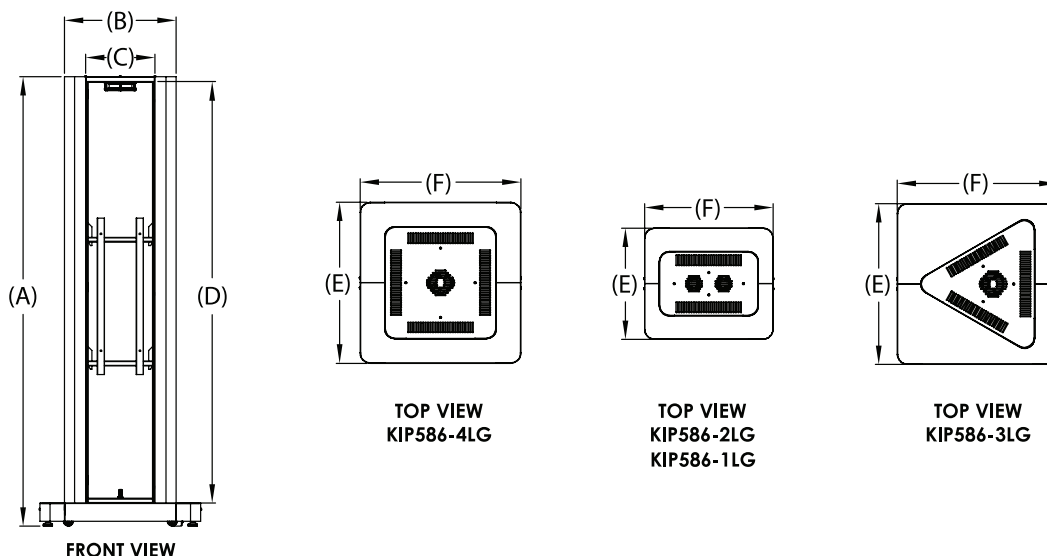

Product Specifications

	DIMENSIONS (W x H x D)	PRODUCT WEIGHT	LOAD CAPACITY	FINISH	AVAILABLE COLORS
KIP586-1LG(-S)-EUK KIP586-2LG(-S)-EUK	26.00" x 90.80" x 22.50" (660 x 2306 x 571mm)	144lb (65.3kg) 125lb (56.7kg)	45lb (20kg) 90lb (41kg)	Powder Coat	KIP586-1LG-EUK: KIP586-2LG-EUK: KIP586-3LG-EUK: KIP586-4LG-EUK: Gloss Black
KIP586-3LG(-S)-EUK KIP586-4LG(-S)-EUK	32.50" x 90.80" x 32.50" (826 x 2306 x 826mm)	155lb (70.3kg) 169lb (76.7kg)	135lb (61kg) 180lb (81kg)		KIP586-1LG-S-EUK: KIP586-2LG-S-EUK: KIP586-3LG-S-EUK: KIP586-4LG-S-EUK: Silver

Package Specifications

	PACKAGE SIZE (W x H x D)	PACKAGE SHIP WEIGHT	PACKAGE UPC CODE	PACKAGE CONTENTS	UNITS IN PACKAGE
KIP586-1LG(-S)-EUK KIP586-2LG(-S)-EUK	38.00" x 90.80" x 27.00" (965 x 2306 x 685mm)	235lb (106.6kg) 216lb (98.0kg)	KIP586-1LG-EUK: 735029312185 KIP586-2LG-EUK: 735029312208 KIP586-3LG-EUK: 735029312222 KIP586-4LG-EUK: 735029312246	Kiosk, Display Brackets, Installation Instructions and Mounting Hardware	1
KIP586-3LG(-S)-EUK KIP586-4LG(-S)-EUK	48.00" x 90.80" x 40.00" (1219 x 2306 x 1016mm)	246lb (111.6kg) 260lb (117.9kg)	KIP586-1LG-S-EUK: 735029312192 KIP586-2LG-S-EUK: 735029312215 KIP586-3LG-S-EUK: 735029312239 KIP586-4LG-S-EUK: 735029312253		

All dimensions = inch (mm)

MODEL NO.	DIMENSION "A"	DIMENSION "B"	DIMENSION "C"	DIMENSION "D"	DIMENSION "E"	DIMENSION "F"
KIP586-1LG-EUK	90.80" (2306mm)	20.00" (508mm)	13.96" (355mm)	85.11" (2162mm)	22.50" (572mm)	26.00" (660mm)
KIP586-2LG-EUK	90.80" (2306mm)	20.00" (508mm)	13.96" (355mm)	85.11" (2162mm)	22.50" (572mm)	26.00" (660mm)
KIP586-3LG-EUK	90.80" (2306mm)	22.97" (583mm)	13.96" (355mm)	85.11" (2162mm)	32.50" (826mm)	32.50" (826mm)
KIP586-4LG-EUK	90.80" (2306mm)	22.55" (573mm)	13.96" (355mm)	85.11" (2162mm)	32.50" (826mm)	32.50" (826mm)