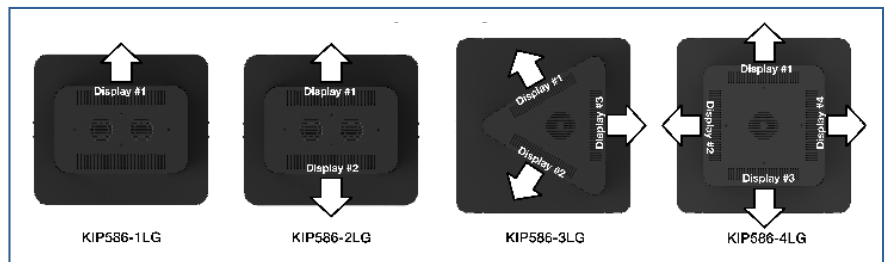

Ultra Stretch Portrait Kiosk

FOR LG ULTRA STRETCH DIGITAL SIGNAGE (86BH5F-B)

Optimize your dynamic digital content with Peerless-AV's versatile Portrait Kiosk available in one, two, three, or four sided models, exclusively for the LG Ultra Stretch Digital Signage (86BH5F-B). This kiosk accentuates the sleek look of the one-of-a-kind Ultra Stretch display with its slim profile and curved design. Ideal for a wide array of applications, including transportation terminals, retail stores, banks or museums, the Ultra Stretch Portrait Kiosk is the ultimate digital signage solution.

THERMOSTAT CONTROLLED EXHAUST FANS

Ensure internal components operate at the manufacturer's stated temperature

SLIM FOOTPRINT AND PROFILE

Provide the ultimate solution in placement flexibility

WELDED STRUCTURE

Provides rigidity and stability

SAFE AND EASY MANEUVERABILITY

4" swivel casters meet UL/CUL requirements

KIP586-4LG-EUK shown with (4) LG Ultra Stretch Displays (Displays Sold Separately)

Top Views

RoHS
2002/95/EC

Product Specifications

	DIMENSIONS (W x H x D)	PRODUCT WEIGHT	LOAD CAPACITY	FINISH	AVAILABLE COLORS
KIP586-1LG(-S)-EUK KIP586-2LG(-S)-EUK	26.00" x 90.80" x 22.50" (660 x 2306 x 571mm)	144lb (65.3kg) 125lb (56.7kg)	45lb (20kg) 90lb (41kg)	Powder Coat	KIP586-1LG-EUK: KIP586-2LG-EUK: KIP586-3LG-EUK: KIP586-4LG-EUK: Gloss Black
KIP586-3LG(-S)-EUK KIP586-4LG(-S)-EUK	32.50" x 90.80" x 32.50" (826 x 2306 x 826mm)	155lb (70.3kg) 169lb (76.7kg)	135lb (61kg) 180lb (81kg)		KIP586-1LG-S-EUK: KIP586-2LG-S-EUK: KIP586-3LG-S-EUK: KIP586-4LG-S-EUK: Silver