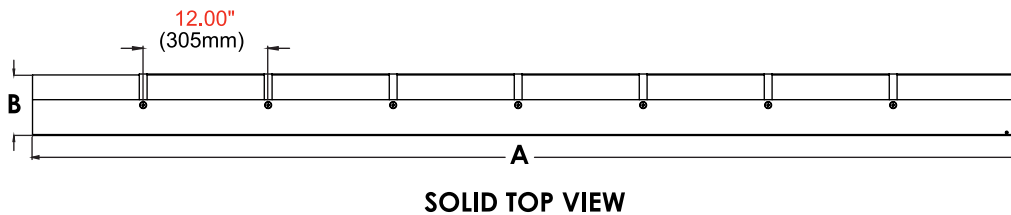

- Aesthetically pleasing Trim Kit finishes off the video wall by covering the unsightly sides of the dvLED display
- Trim section options, that are solid and 70% vented, allow you to select the perfect combination for your video wall install*
- Universal and depth adjustable design attaches to the wall, allowing it to go around any video wall that is 99mm to 160mm deep
- The Trim Kit can be cut to length in the field, allowing it to be stocked and ready for immediate shipment
- Sections measuring 5', 6' and 8' are packaged in easy to handle cardboard tubes

DS-LEDTK Models Universal Trim Kit for dvLED Video Walls 99mm to 160mm Deep

Product Specifications

	DIMENSIONS (W x H x D)	PRODUCT WEIGHT	FINISH	AVAILABLE COLORS
DS-LEDTK Models	Options: 5', 6' and 8' Long 38mm (1.5") Bezel 99mm - 160mm Depth Range	Based on Final Configuration	Powder Coat	Magic Black II

Package Specifications

	PACKAGE SIZE (Cardboard Tube)	PACKAGE SHIP WEIGHT	PACKAGE UPC CODE	PACKAGE CONTENTS	UNITS IN PACKAGE
DS-LEDTK Models	Corner: 5.25" x 20.0" (133 x 508mm)	Corner: 5.0lb (2.3kg)	735029338888	Trim and Corner Kit	1 Kit
	5' Solid: 5.25" x 63.5" (133 x 1612mm)	5' Solid: 8.7lb (4.0kg)	735029338802		
	6' Solid: 5.25" x 75.5" (133 x 1917mm)	6' Solid: 10.8lb (4.9kg)	735029338826		
	8' Solid: 5.25" x 99.5" (133 x 2527mm)	8' Solid: 14.5lb (6.6kg)	735029338833		
	5' Vented: 5.25" x 81.5" (133 x 2070mm)	5' Vented: 8.0lb (3.6kg)	735029338819		
	6' Vented: 5.25" x 85.0" (133 x 2159mm)	6' Vented: 8.4lb (3.8kg)	735029338864		
	8' Vented: 5.25" x 113.0" (133 x 2870mm)	8' Vented: 11.5lb (5.2kg)	735029338871		

All dimensions = inch (mm)

DIMENSION "A"	DIMENSION "B"
5 ft	3.9" - 6.3"
6 ft	
8 ft	

Architect Specifications

The Universal Trim Kit shall be a Peerless-AV model DS-LEDTK Models and shall be located where indicated on the plans. Assembly and installation shall be done according to instructions provided by the manufacturer.