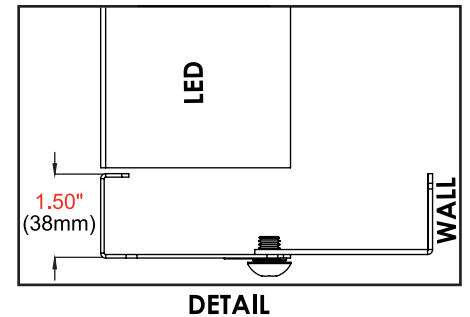

- Aesthetically pleasing Trim Kit finishes off the video wall by covering the unsightly sides of the dvLED display
- Trim section options, that are solid and 70% vented, allow you to select the perfect combination for your video wall install*
- Universal and depth adjustable design attaches to the wall, allowing it to go around any video wall that is 99mm to 160mm deep
- The Trim Kit can be cut to length in the field, allowing it to be stocked and ready for immediate shipment
- Sections measuring 5', 6' and 8' are packaged in easy to handle cardboard tubes

DS-LEDTK Models Universal Trim Kit for dvLED Video Walls 99mm to 160mm Deep

Product Specifications

	DIMENSIONS (W x H x D)	PRODUCT WEIGHT	FINISH	AVAILABLE COLORS
DS-LEDTK Models	Options: 5', 6' and 8' Long 38mm (1.5") Bezel 99mm - 160mm Depth Range	Based on Final Configuration	Powder Coat	Magic Black II

Package Specifications

	PACKAGE SIZE (Cardboard Tube)	PACKAGE SHIP WEIGHT	PACKAGE UPC CODE	PACKAGE CONTENTS	UNITS IN PACKAGE
DS-LEDTK Models	Corner: 5.25" x 20.0" (133 x 508mm)	Corner: 5.0lb (2.3kg)	735029338888	Trim and Corner Kit	1 Kit
	5' Solid: 5.25" x 63.5" (133 x 1612mm)	5' Solid: 8.7lb (4.0kg)	735029338802		
	6' Solid: 5.25" x 75.5" (133 x 1917mm)	6' Solid: 10.8lb (4.9kg)	735029338826		
	8' Solid: 5.25" x 99.5" (133 x 2527mm)	8' Solid: 14.5lb (6.6kg)	735029338833		
	5' Vented: 5.25" x 81.5" (133 x 2070mm)	5' Vented: 8.0lb (3.6kg)	735029338819		
	6' Vented: 5.25" x 85.0" (133 x 2159mm)	6' Vented: 8.4lb (3.8kg)	735029338864		
	8' Vented: 5.25" x 113.0" (133 x 2870mm)	8' Vented: 11.5lb (5.2kg)	735029338871		

All dimensions = inch (mm)

DIMENSION "A"	DIMENSION "B"
5 ft	3.9" - 6.3"
6 ft	
8 ft	

Architect Specifications

The Universal Trim Kit shall be a Peerless-AV model DS-LEDTK Models and shall be located where indicated on the plans. Assembly and installation shall be done according to instructions provided by the manufacturer.