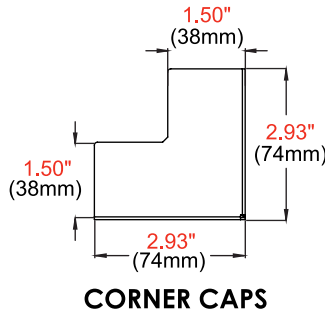

- Aesthetically pleasing Trim Kit finishes off the video wall by covering the unsightly sides of the dvLED display
- Trim section options, that are solid and 70% vented, allow you to select the perfect combination for your video wall install*
- Universal and depth adjustable design attaches to the wall, allowing it to go around any video wall that is 99mm to 160mm deep
- The Trim Kit can be cut to length in the field, allowing it to be stocked and ready for immediate shipment
- Sections measuring 5', 6' and 8' are packaged in easy to handle cardboard tubes

DS-LEDTK Models Universal Trim Kit for dvLED Video Walls 99mm to 160mm Deep

Product Specifications

	DIMENSIONS (W x H x D)	PRODUCT WEIGHT	FINISH	AVAILABLE COLORS
DS-LEDTK Models	Options: 5', 6' and 8' Long 38mm (1.5") Bezel 99mm - 160mm Depth Range	Based on Final Configuration	Powder Coat	Magic Black II

Package Specifications

	PACKAGE SIZE (Cardboard Tube)	PACKAGE SHIP WEIGHT	PACKAGE UPC CODE	PACKAGE CONTENTS	UNITS IN PACKAGE
DS-LEDTK Models	Corner: 5.25" x 20.0" (133 x 508mm)	Corner: 5.0lb (2.3kg)	735029338888	Trim and Corner Kit	1 Kit
	5' Solid: 5.25" x 63.5" (133 x 1612mm)	5' Solid: 8.7lb (4.0kg)	735029338802		
	6' Solid: 5.25" x 75.5" (133 x 1917mm)	6' Solid: 10.8lb (4.9kg)	735029338826		
	8' Solid: 5.25" x 99.5" (133 x 2527mm)	8' Solid: 14.5lb (6.6kg)	735029338833		
	5' Vented: 5.25" x 81.5" (133 x 2070mm)	5' Vented: 8.0lb (3.6kg)	735029338819		
	6' Vented: 5.25" x 85.0" (133 x 2159mm)	6' Vented: 8.4lb (3.8kg)	735029338864		
	8' Vented: 5.25" x 113.0" (133 x 2870mm)	8' Vented: 11.5lb (5.2kg)	735029338871		

All dimensions = inch (mm)

DIMENSION "A"	DIMENSION "B"
5 ft	3.9" - 6.3"
6 ft	
8 ft	

Architect Specifications

The Universal Trim Kit shall be a Peerless-AV model DS-LEDTK Models and shall be located where indicated on the plans. Assembly and installation shall be done according to instructions provided by the manufacturer.